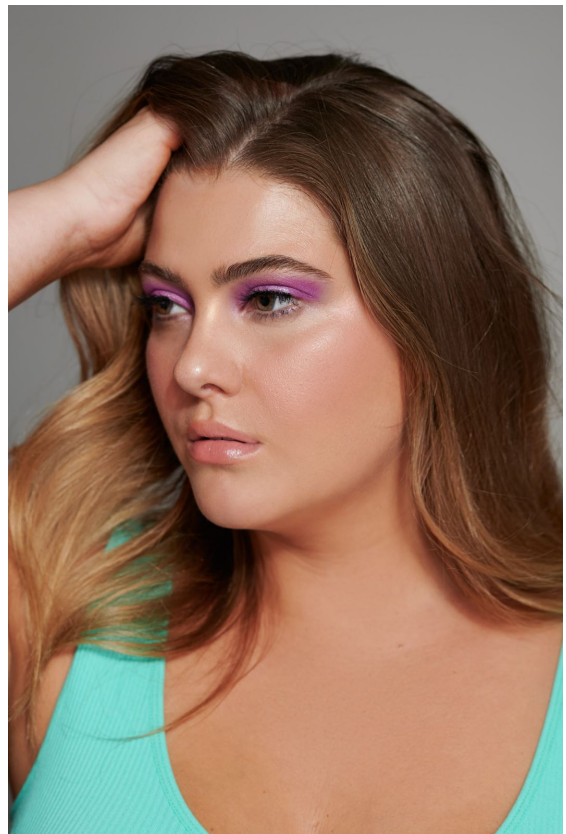

elite

ABBY CHRISTY

5'9" B 38" W 36" 1/2 H 49" DRESS 14 S 10 HAIR DARK BLOND EYES GREEN

elite

ABBY CHRISTY

5'9" B 38" W 36" 1/2 H 49" DRESS 14 S 10 HAIR DARK BLOND EYES GREEN

elite

ABBY CHRISTY

5'9" B 38" W 36" 1/2 H 49" DRESS 14 S 10 HAIR DARK BLOND EYES GREEN

elite

ABBY CHRISTY

5'9" B 38" W 36" 1/2 H 49" DRESS 14 S 10 HAIR DARK BLOND EYES GREEN

elite

ABBY CHRISTY

5'9" B 38" W 36" 1/2 H 49" DRESS 14 S 10 HAIR DARK BLOND EYES GREEN