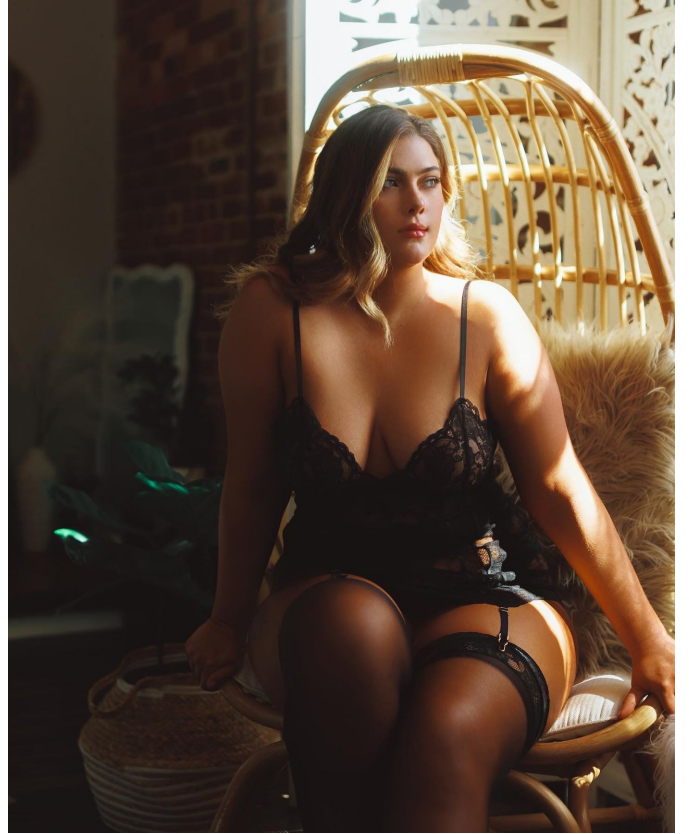

elite

ABBY CHRISTY

5'9" B 38" W 36" 1/2 H 49" DRESS 14 S 10 HAIR DARK BLOND EYES GREEN