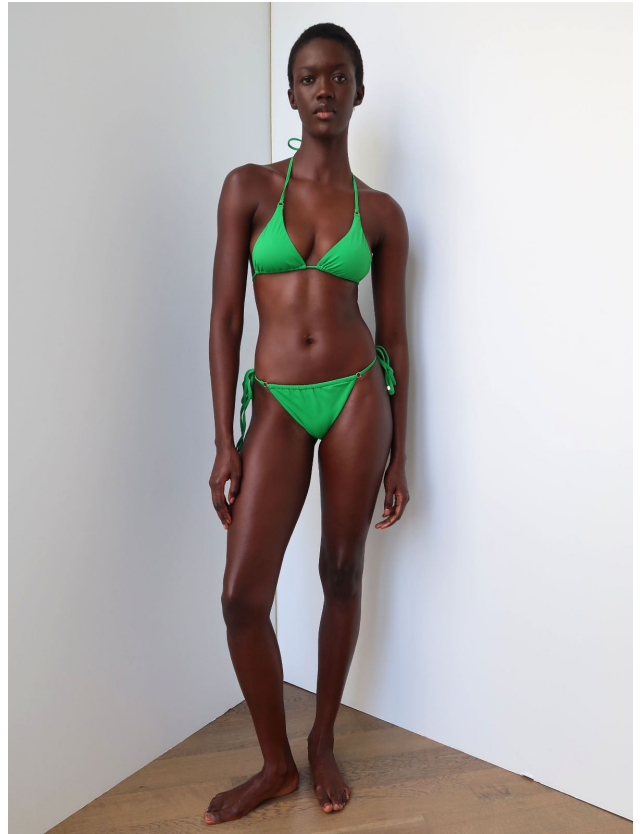

elite

ADAMA JOBE

5'11" 1/2 B 34" 1/2 W 24" 1/2 H 36" 1/2 S 9 1/2 HAIR BLACK EYES BROWN

elite

ADAMA JOBE

5'11" 1/2 B 34" 1/2 W 24" 1/2 H 36" 1/2 S 9 1/2 HAIR BLACK EYES BROWN

elite

ADAMA JOBE

5'11" 1/2 B 34" 1/2 W 24" 1/2 H 36" 1/2 S 9 1/2 HAIR BLACK EYES BROWN