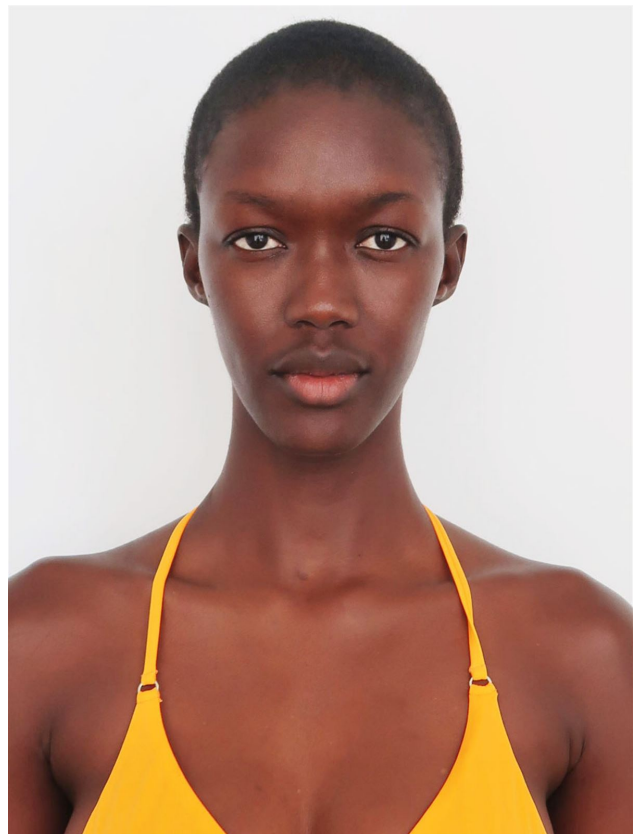

elite

ADAMA JOBE

5'11" 1/2 B 34" 1/2 W 24" 1/2 H 36" 1/2 S 9 1/2 HAIR BLACK EYES BROWN

elite

ADAMA JOBE

5'11" 1/2 B 34" 1/2 W 24" 1/2 H 36" 1/2 S 9 1/2 HAIR BLACK EYES BROWN

elite

ADAMA JOBE

5'11" 1/2 B 34" 1/2 W 24" 1/2 H 36" 1/2 S 9 1/2 HAIR BLACK EYES BROWN