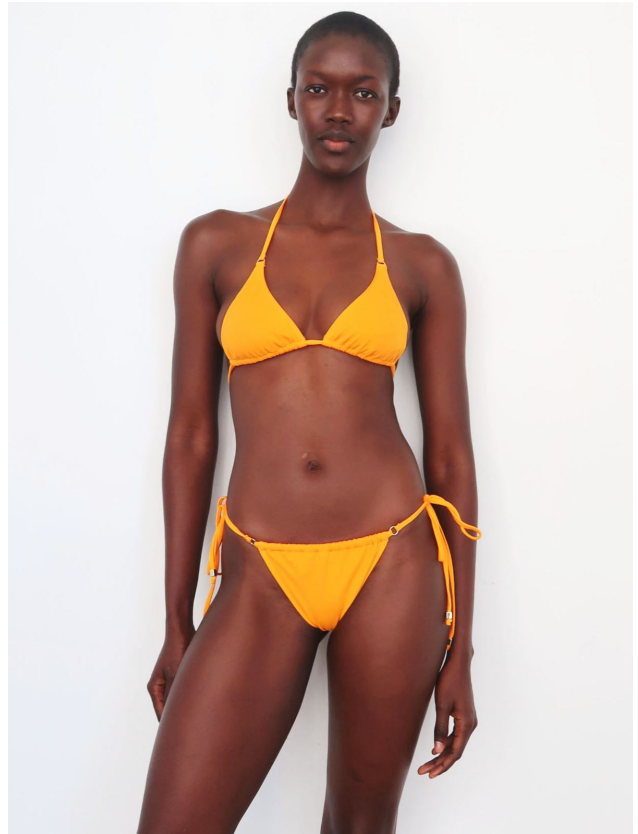

elite

ADAMA JOBE

5'11" 1/2 B 34" 1/2 W 24" 1/2 H 36" 1/2 S 9 1/2 HAIR BLACK EYES BROWN

elite

ADAMA JOBE

5'11" 1/2 B 34" 1/2 W 24" 1/2 H 36" 1/2 S 9 1/2 HAIR BLACK EYES BROWN

elite

ADAMA JOBE

5'11" 1/2 B 34" 1/2 W 24" 1/2 H 36" 1/2 S 9 1/2 HAIR BLACK EYES BROWN