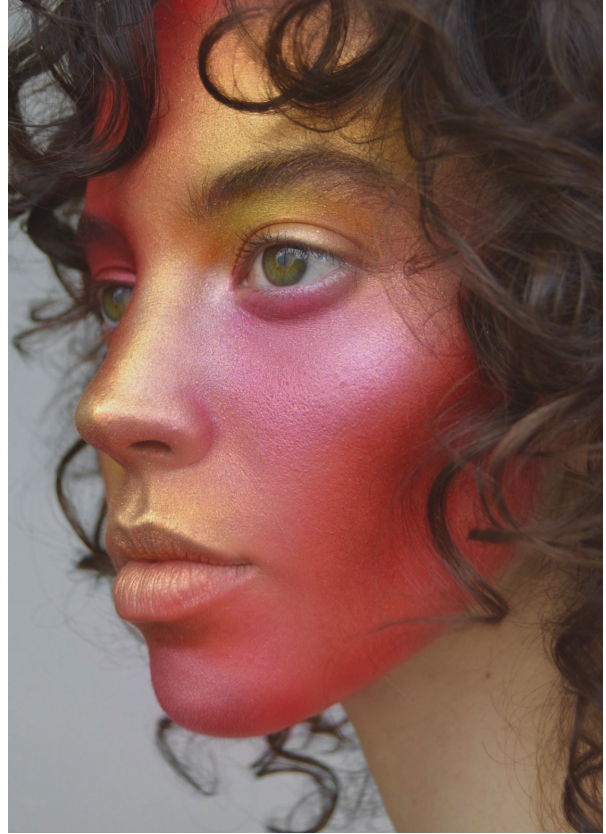

elite

AGUSTINA YANQUE

5'10" 1/2 B 31" 1/2 W 24" 1/2 H 35" S 9 HAIR CHESTNUT EYES GREEN

elite

AGUSTINA YANQUE

5'10" 1/2 B 31" 1/2 W 24" 1/2 H 35" S 9 HAIR CHESTNUT EYES GREEN

elite

AGUSTINA YANQUE

5'10" 1/2 B 31" 1/2 W 24" 1/2 H 35" S 9 HAIR CHESTNUT EYES GREEN

elite

AGUSTINA YANQUE

5'10" 1/2 B 31" 1/2 W 24" 1/2 H 35" S 9 HAIR CHESTNUT EYES GREEN

elite

AGUSTINA YANQUE

5'10" 1/2 B 31" 1/2 W 24" 1/2 H 35" S 9 HAIR CHESTNUT EYES GREEN

elite

**AGUSTINA YANQUE**

**5'10" 1/2 B 31" 1/2 W 24" 1/2 H 35" S 9 HAIR CHESTNUT EYES GREEN**

elite

**AGUSTINA YANQUE**

**5'10" 1/2 B 31" 1/2 W 24" 1/2 H 35" S 9 HAIR CHESTNUT EYES GREEN**

elite

AGUSTINA YANQUE