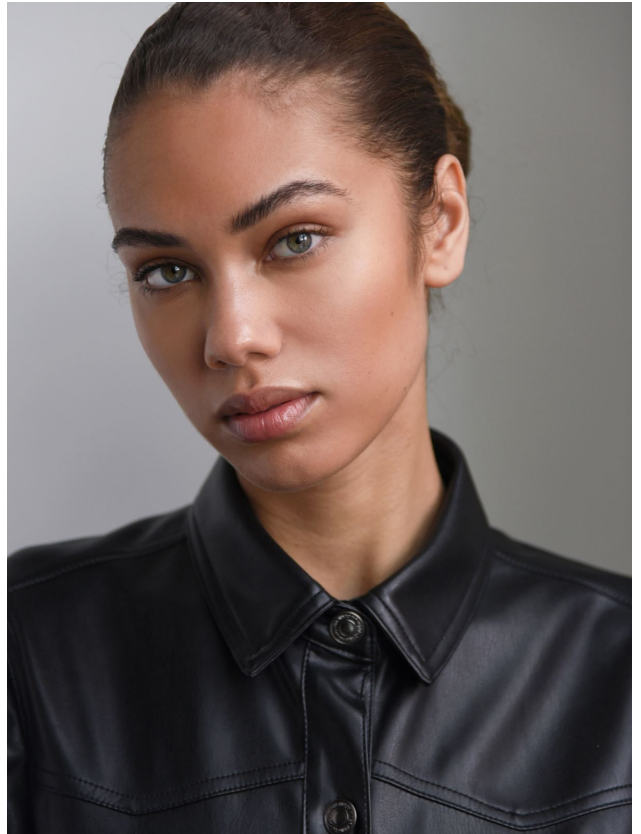

elite

AJ MCDONALD

5'10" 1/2 B 32" W 24" H 35" DRESS 2 S 9 HAIR MEDIUM BROWN EYES GREEN