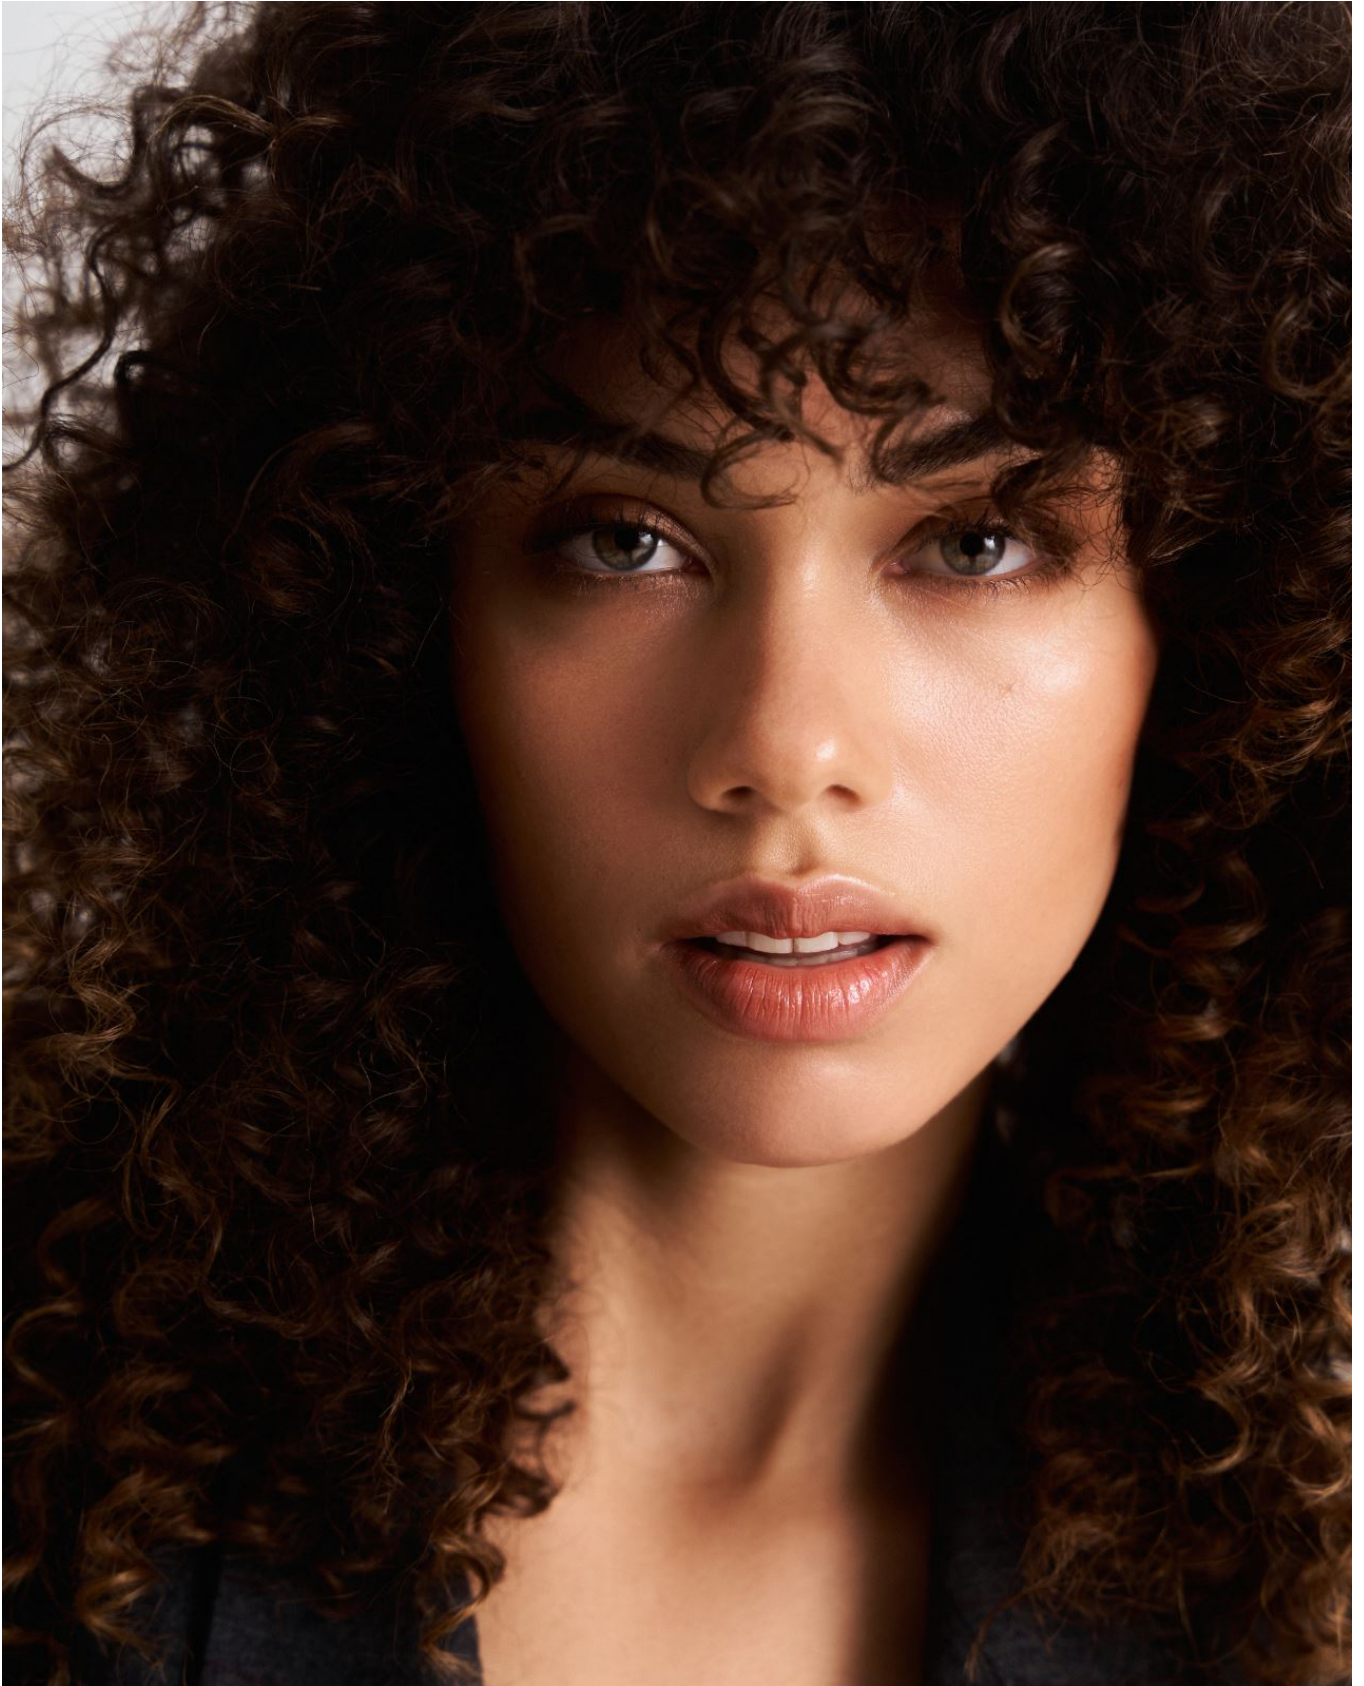

elite

AJ MCDONALD

5'10" 1/2 B 32" W 24" H 35" DRESS 2 S 9 HAIR MEDIUM BROWN EYES  
GREEN

elite

AJ MCDONALD

5'10" 1/2 B 32" W 24" H 35" DRESS 2 S 9 HAIR MEDIUM BROWN EYES  
GREEN

elite

AJ MCDONALD

5'10" 1/2 B 32" W 24" H 35" DRESS 2 S 9 HAIR MEDIUM BROWN EYES  
GREEN

elite

AJ MCDONALD

5'10" 1/2 B 32" W 24" H 35" DRESS 2 S 9 HAIR MEDIUM BROWN EYES  
GREEN

elite

AJ MCDONALD

5'10" 1/2 B 32" W 24" H 35" DRESS 2 S 9 HAIR MEDIUM BROWN EYES  
GREEN