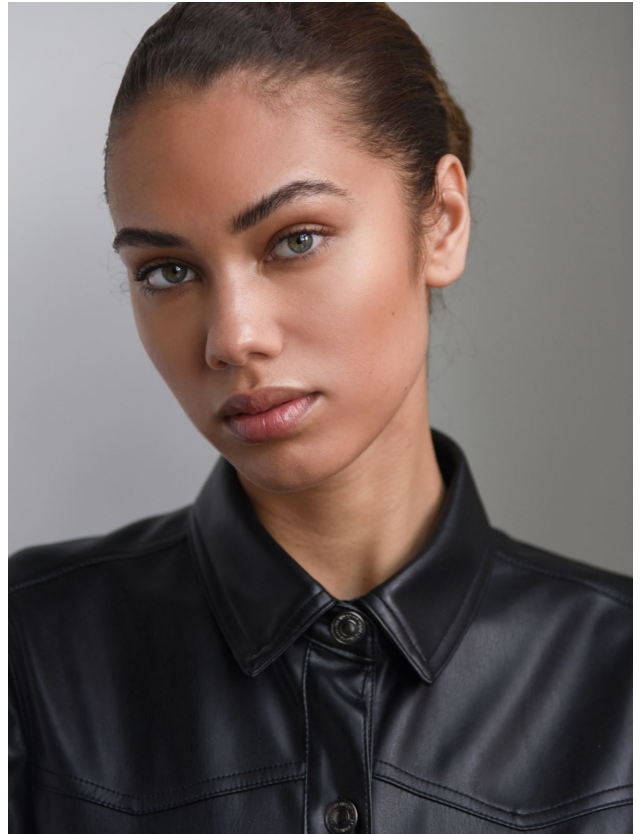

elite

AJ MCDONALD

5'10" 1/2 B 32" W 24" H 35" DRESS 2 S 9 HAIR MEDIUM BROWN EYES GREEN