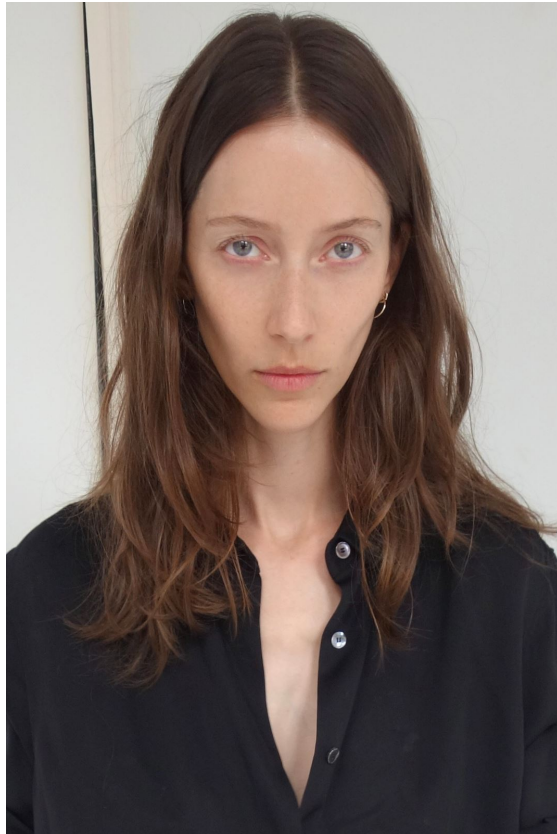

elite

ALANA ZIMMER

5'11" B 32" W 24" H 34" S 8 HAIR CHESTNUT EYES BLUE

elite

ALANA ZIMMER
5'11" B 32" W 24" H 34" S 8 HAIR CHESTNUT EYES BLUE