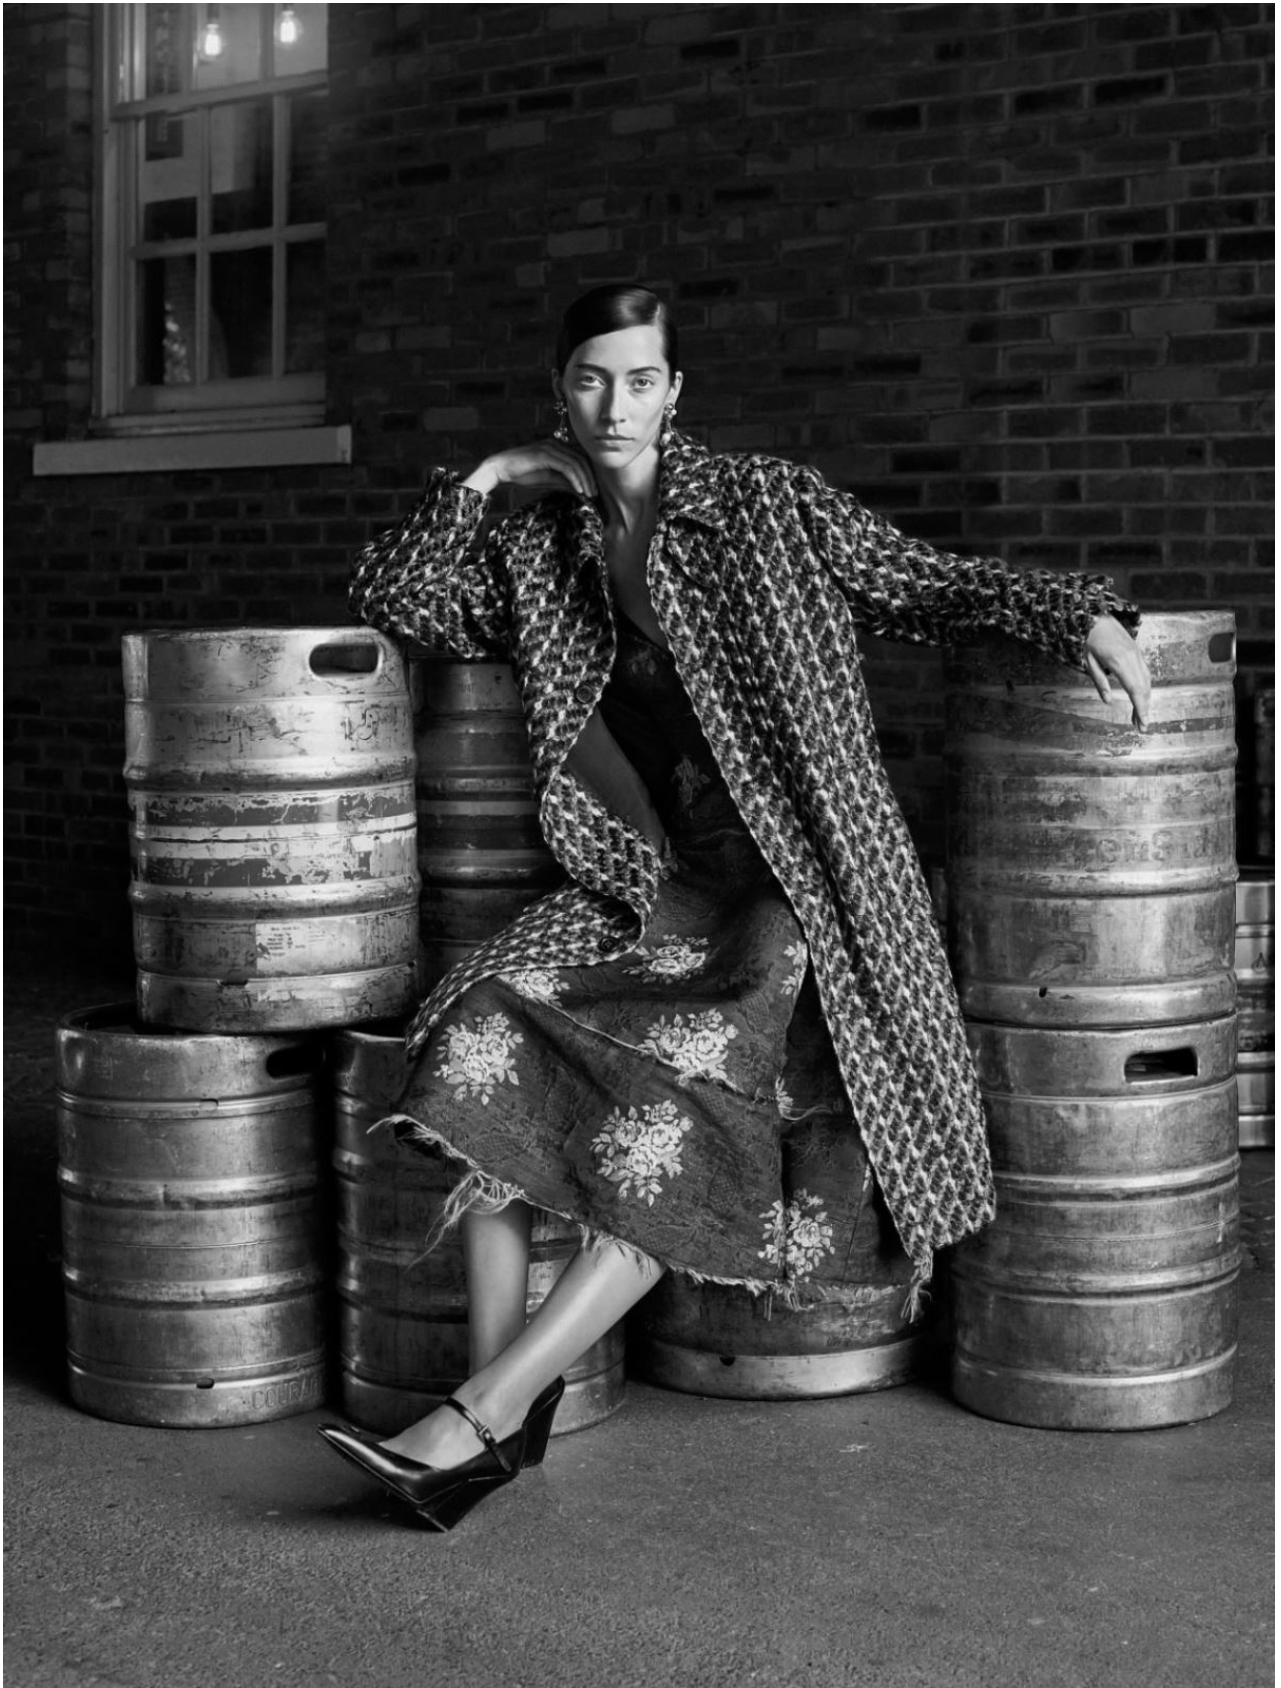

elite

ALANA ZIMMER

5'11" B 32" W 24" H 34" S 8 HAIR CHESTNUT EYES BLUE