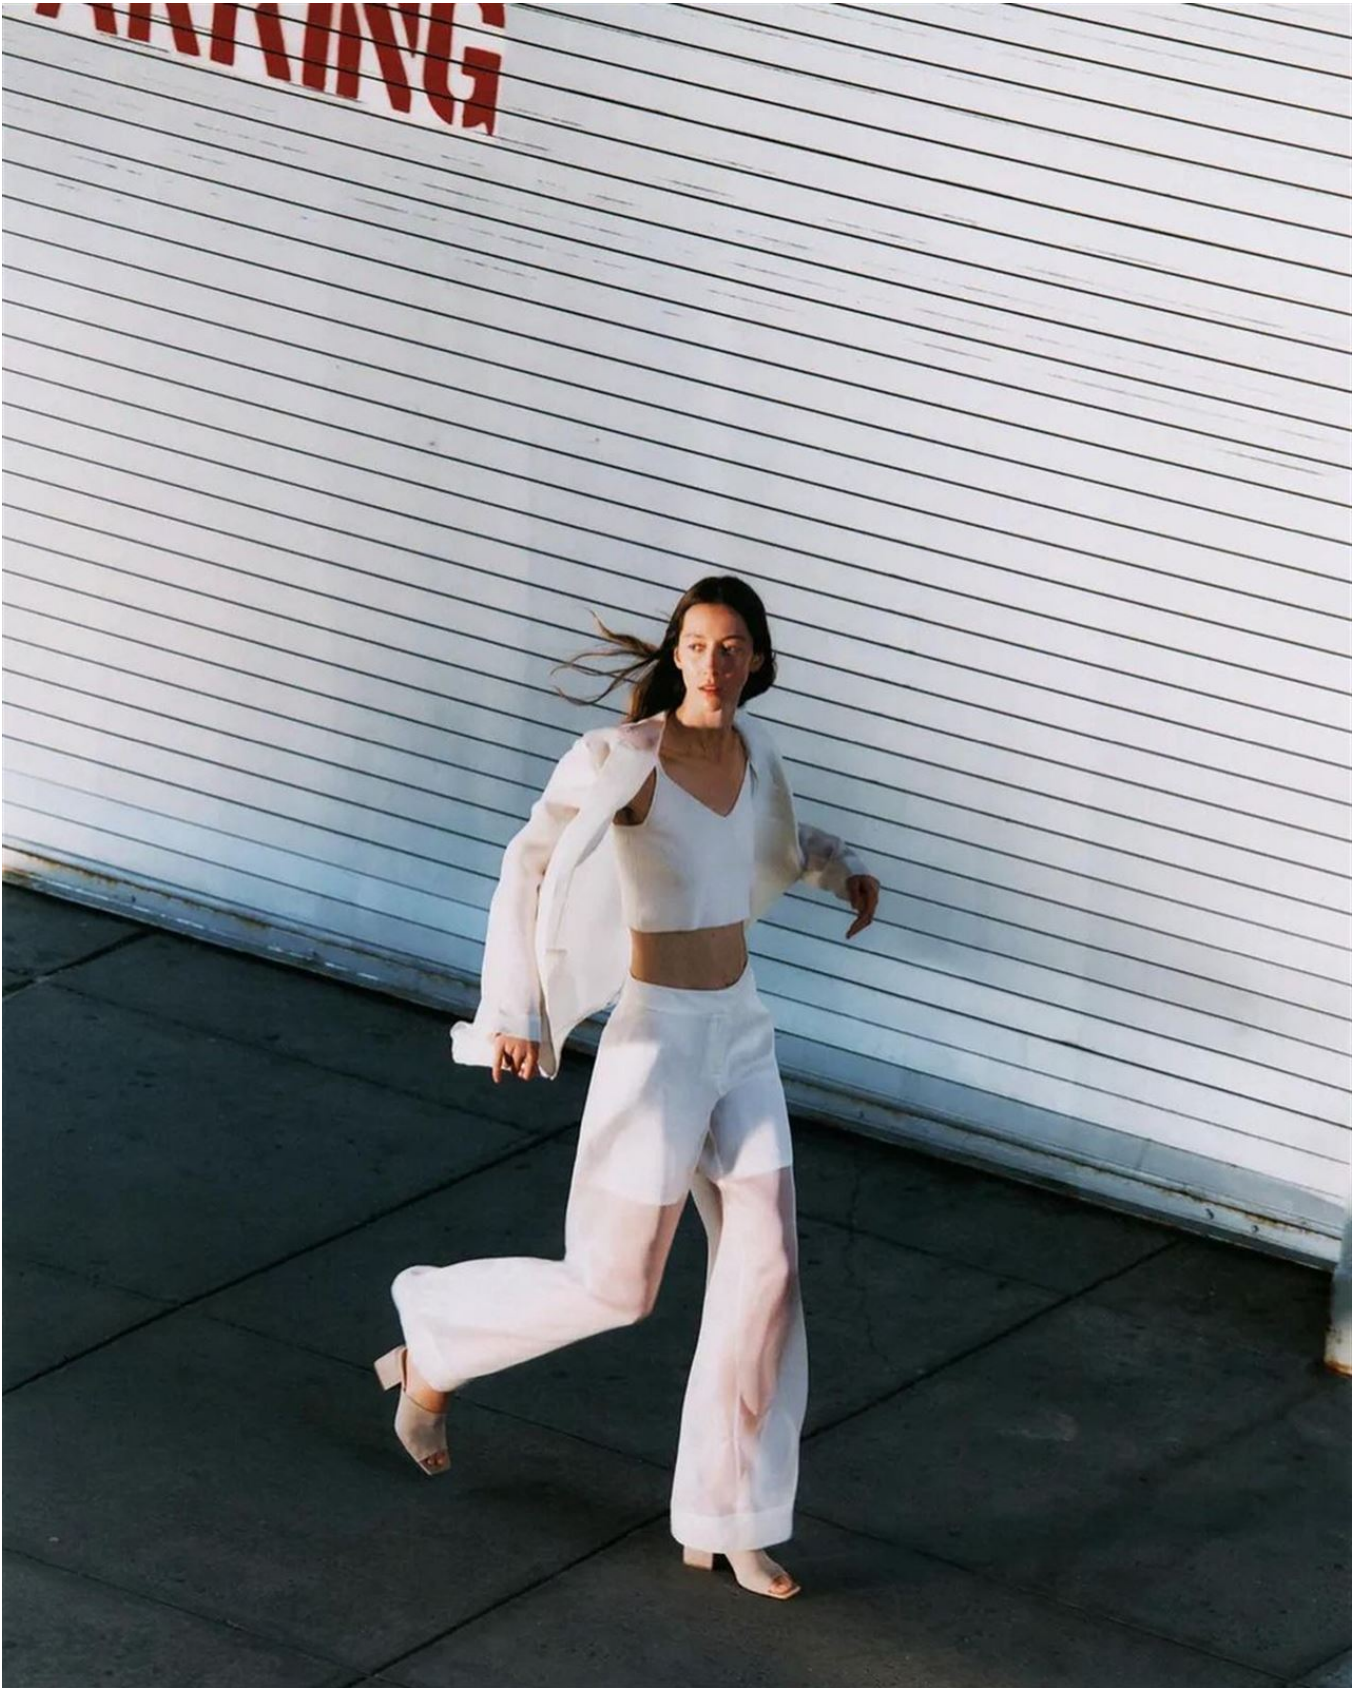

elite

ALANA ZIMMER

5'11" B 32" W 24" H 34" S 8 HAIR CHESTNUT EYES BLUE