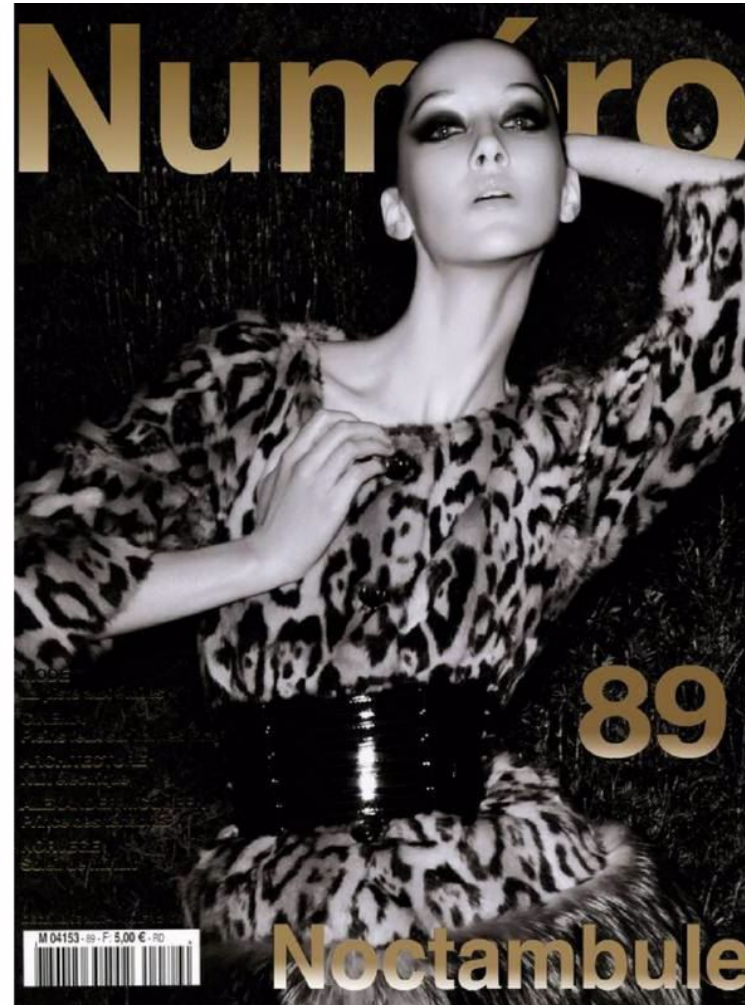

elite

ALANA ZIMMER

5'11" B 32" W 24" H 34" S 8 HAIR CHESTNUT EYES BLUE