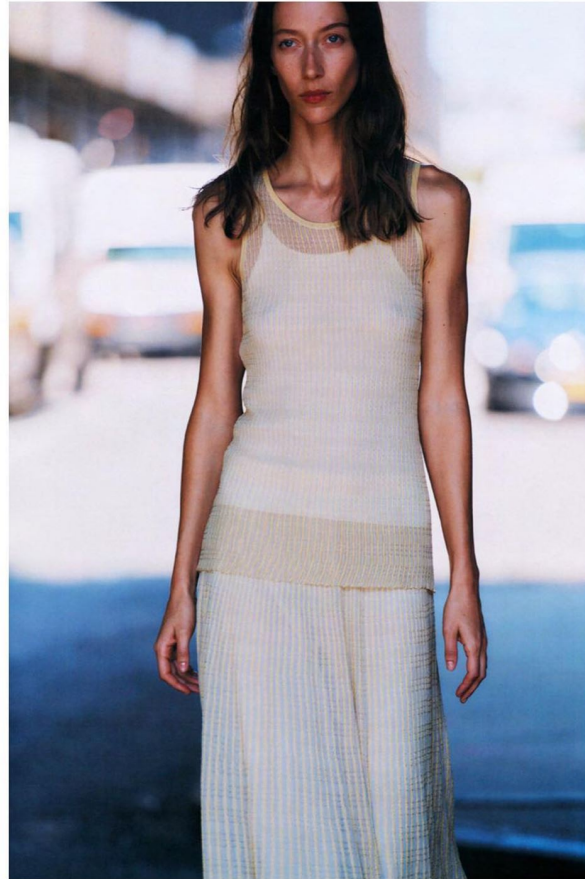

elite

ALANA ZIMMER

5'11" B 32" W 24" H 34" S 8 HAIR CHESTNUT EYES BLUE