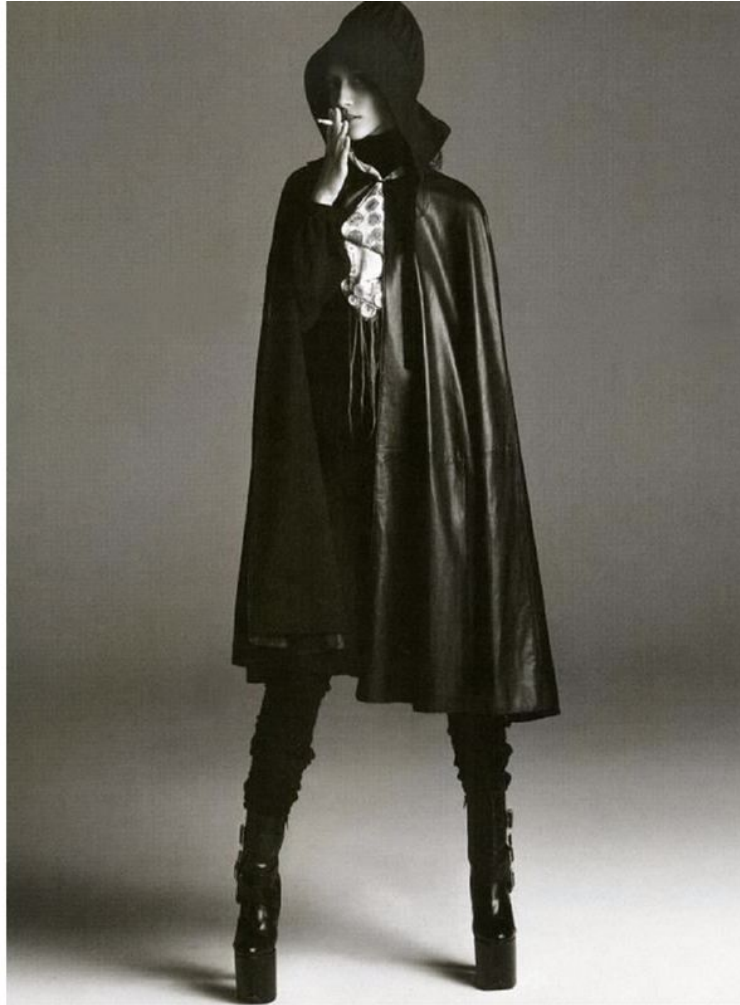

5'11" B 32" W 24" H 34" S 8 HAIR CHESTNUT EYES BLUE

elite

ALANA ZIMMER

5'11" B 32" W 24" H 34" S 8 HAIR CHESTNUT EYES BLUE

elite

ALANA ZIMMER

5'11" B 32" W 24" H 34" S 8 HAIR CHESTNUT EYES BLUE

elite