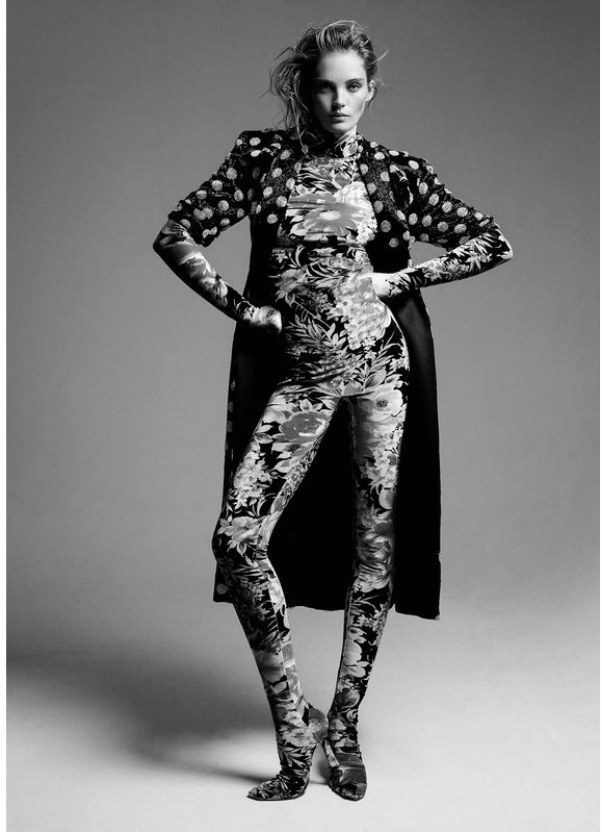

elite

ALEXINA GRAHAM

5'11" B 32" W 24" 1/2 H 34" S 9 1/2 HAIR RED EYES BLUE

elite

ALEXINA GRAHAM

5'11" B 32" W 24" 1/2 H 34" S 9 1/2 HAIR RED EYES BLUE

elite

ALEXINA GRAHAM

5'11" B 32" W 24" 1/2 H 34" S 9 1/2 HAIR RED EYES BLUE

elite

ALEXINA GRAHAM

5'11" B 32" W 24" 1/2 H 34" S 9 1/2 HAIR RED EYES BLUE

elite

ALEXINA GRAHAM

5'11" B 32" W 24" 1/2 H 34" S 9 1/2 HAIR RED EYES BLUE

elite

ALEXINA GRAHAM

5'11" B 32" W 24" 1/2 H 34" S 9 1/2 HAIR RED EYES BLUE

78
MODERN LUXURY

ALEXINA GRAHAM
5'11" B 32" W 24" 1/2 H 34" S 9 1/2 HAIR RED EYES BLUE

elite

ALEXINA GRAHAM
5'11" B 32" W 24" 1/2 H 34" S 9 1/2 HAIR RED EYES BLUE

ELLE | August 2020

131

ALEXINA GRAHAM

5'11" B 32" W 24" 1/2 H 34" S 9 1/2 HAIR RED EYES BLUE