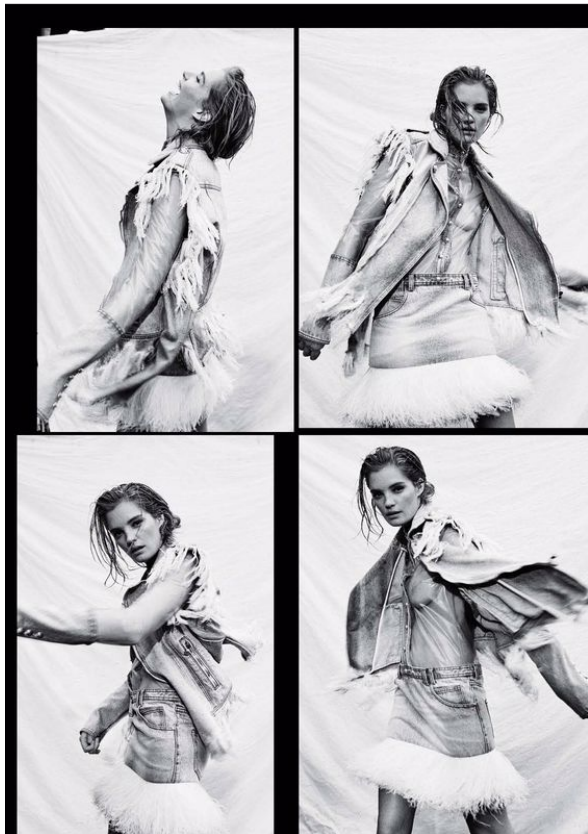

elite

ALEXINA GRAHAM

5'11" B 32" W 24" 1/2 H 34" S 9 1/2 HAIR RED EYES BLUE

elite

ALEXINA GRAHAM

5'11" B 32" W 24" 1/2 H 34" S 9 1/2 HAIR RED EYES BLUE

elite

ALEXINA GRAHAM

5'11" B 32" W 24" 1/2 H 34" S 9 1/2 HAIR RED EYES BLUE

elite

ALEXINA GRAHAM

5'11" B 32" W 24" 1/2 H 34" S 9 1/2 HAIR RED EYES BLUE

elite

ALEXINA GRAHAM

5'11" B 32" W 24" 1/2 H 34" S 9 1/2 HAIR RED EYES BLUE

elite

ALEXINA GRAHAM

5'11" B 32" W 24" 1/2 H 34" S 9 1/2 HAIR RED EYES BLUE

78
MODERN LUXURY

ALEXINA GRAHAM
5'11" B 32" W 24" 1/2 H 34" S 9 1/2 HAIR RED EYES BLUE

elite

ALEXINA GRAHAM
5'11" B 32" W 24" 1/2 H 34" S 9 1/2 HAIR RED EYES BLUE

ELLE | August 2020

131

ALEXINA GRAHAM

5'11" B 32" W 24" 1/2 H 34" S 9 1/2 HAIR RED EYES BLUE