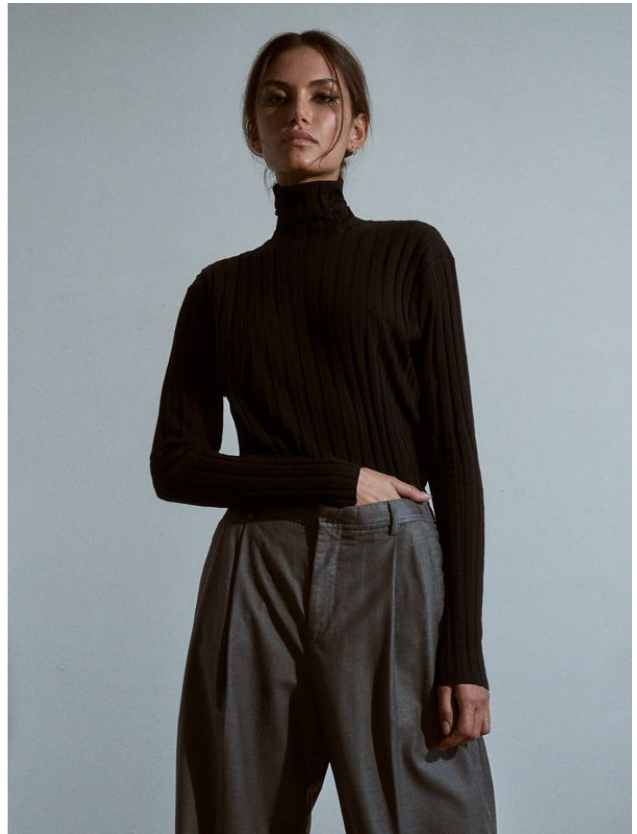

elite

ALINE LIMA

5'10" 1/2 B 32" W 24" H 35" DRESS 2 S 9 HAIR DARK BROWN EYES BROWN