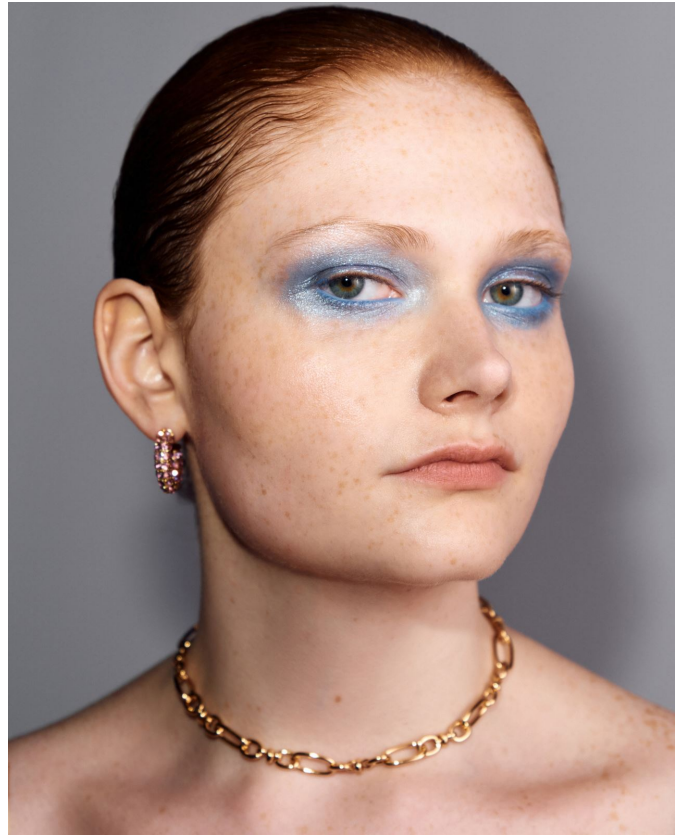

elite

ALISSA ANNETT

5'9" B 38C W 32" H 42" 1/2 S 11 1/2 HAIR AUBURN EYES GREEN-GREY

elite

ALISSA ANNETT

5'9" B 38C W 32" H 42" 1/2 S 11 1/2 HAIR AUBURN EYES GREEN-GREY

elite

ALISSA ANNETT

5'9" B 38C W 32" H 42" 1/2 S 11 1/2 HAIR AUBURN EYES GREEN-GREY