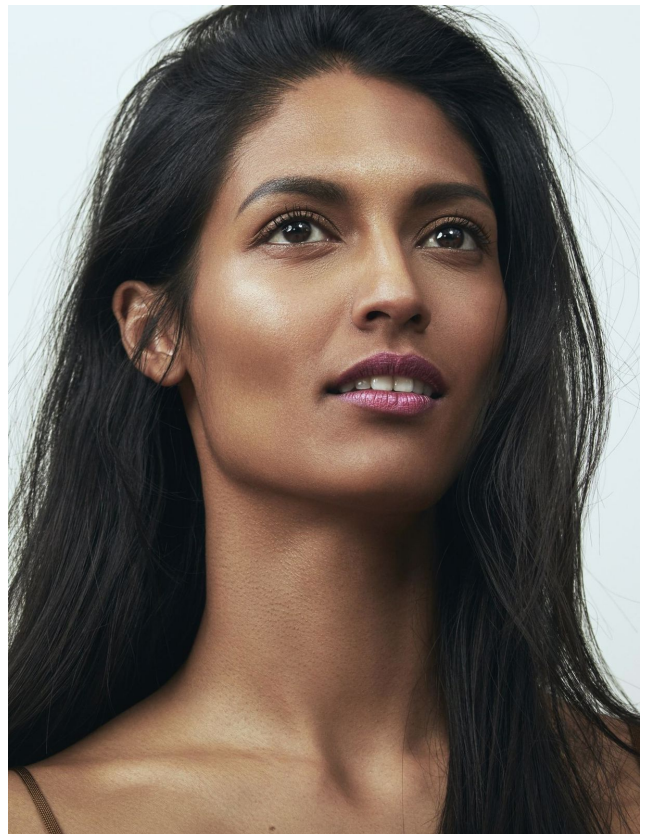

elite

AMIIRA AUJNARAIN
5'9" B 32 W 25" H 37" S 7 1/2 HAIR BLACK EYES BROWN

elite

AMIIRA AUJNARAIN
5'9" B 32 W 25" H 37" S 7 1/2 HAIR BLACK EYES BROWN

elite

AMIIRA AUJNARAIN

5'9" B 32 W 25" H 37" S 7 1/2 HAIR BLACK EYES BROWN

elite

AMIIRA AUJNARAIN
5'9" B 32 W 25" H 37" S 7 1/2 HAIR BLACK EYES BROWN