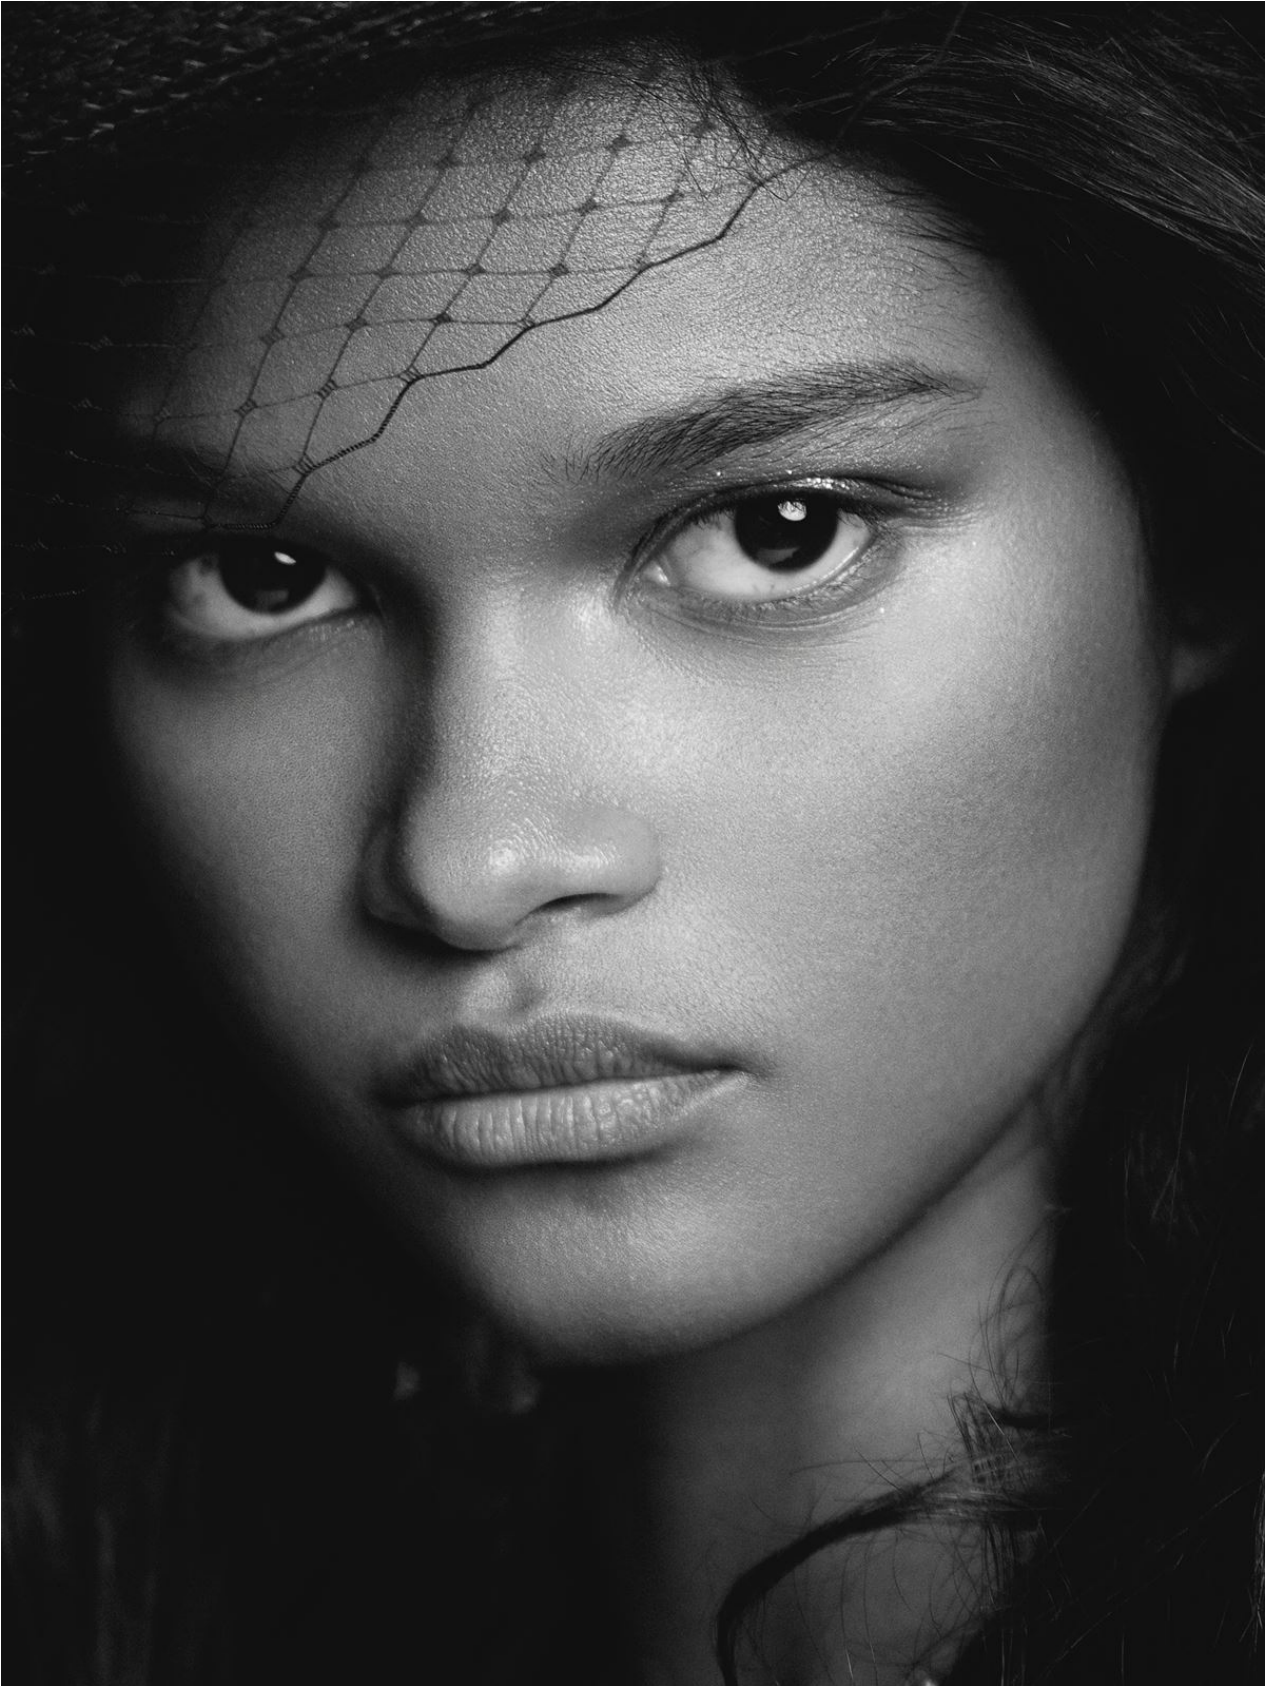

elite

ANA ELISA

5'9" 1/2 B 31" 1/2 W 24" 1/2 H 34" 1/2 HAIR BROWN EYES BROWN

elite

ANA ELISA

5'9" 1/2 B 31" 1/2 W 24" 1/2 H 34" 1/2 HAIR BROWN EYES BROWN

elite

ANA ELISA