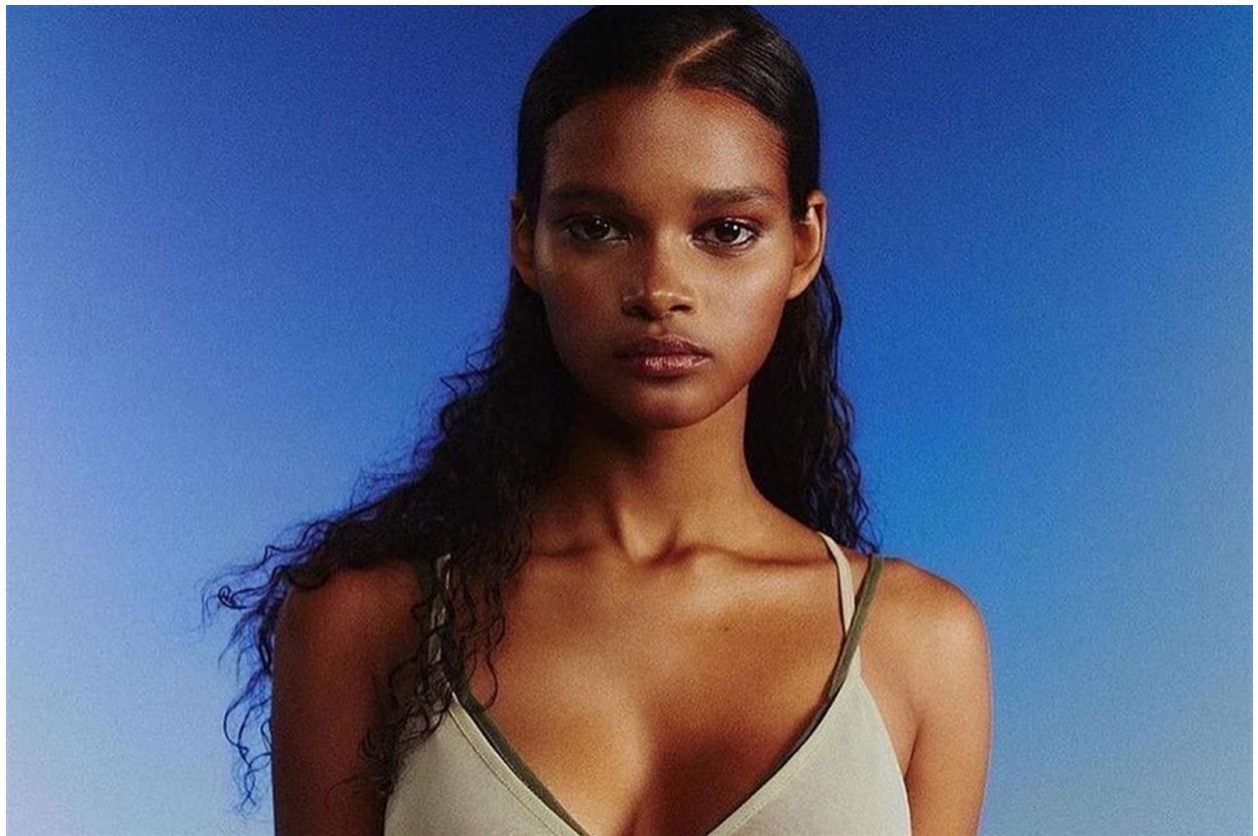

elite

ANA ELISA

5'9" 1/2 B 31" 1/2 W 24" 1/2 H 34" 1/2 HAIR BROWN EYES BROWN

elite

ANA ELISA

5'9" 1/2 B 31" 1/2 W 24" 1/2 H 34" 1/2 HAIR BROWN EYES BROWN

elite

ANA ELISA

5'9" 1/2 B 31" 1/2 W 24" 1/2 H 34" 1/2 HAIR BROWN EYES BROWN

elite

ANA ELISA

5'9" 1/2 B 31" 1/2 W 24" 1/2 H 34" 1/2 HAIR BROWN EYES BROWN

elite

ANA ELISA

5'9" 1/2 B 31" 1/2 W 24" 1/2 H 34" 1/2 HAIR BROWN EYES BROWN