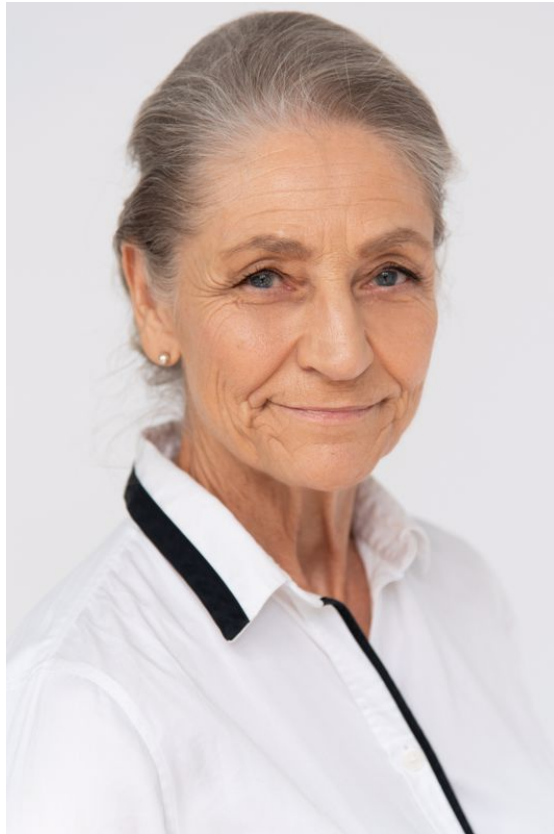

elite

ANDREA BOLLEY

5'6" B 34 W 29" H 35" S 8 1/2 HAIR SILVER EYES BLUE-GREY

elite

ANDREA BOLLEY

5'6" B 34 W 29" H 35" S 8 1/2 HAIR SILVER EYES BLUE-GREY