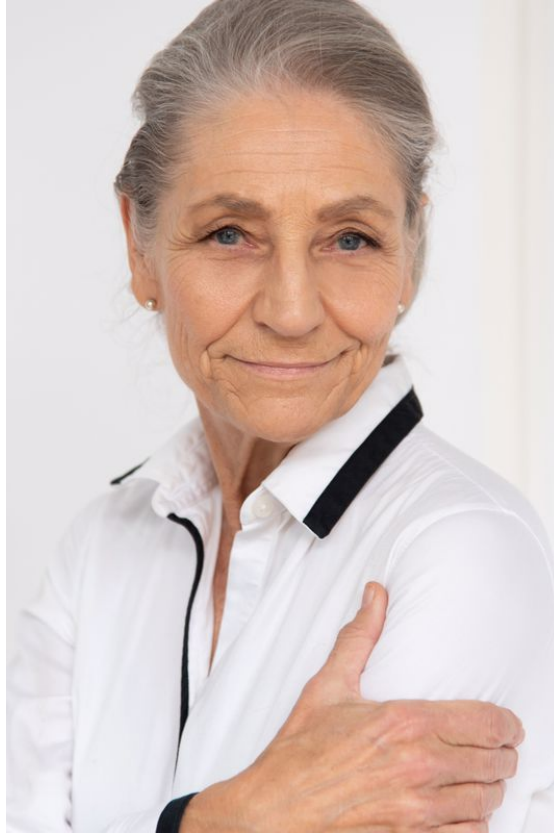

elite

ANDREA BOLLEY

5'6" B 34 W 29" H 35" S 8 1/2 HAIR SILVER EYES BLUE-GREY

elite

ANDREA BOLLEY

5'6" B 34 W 29" H 35" S 8 1/2 HAIR SILVER EYES BLUE-GREY