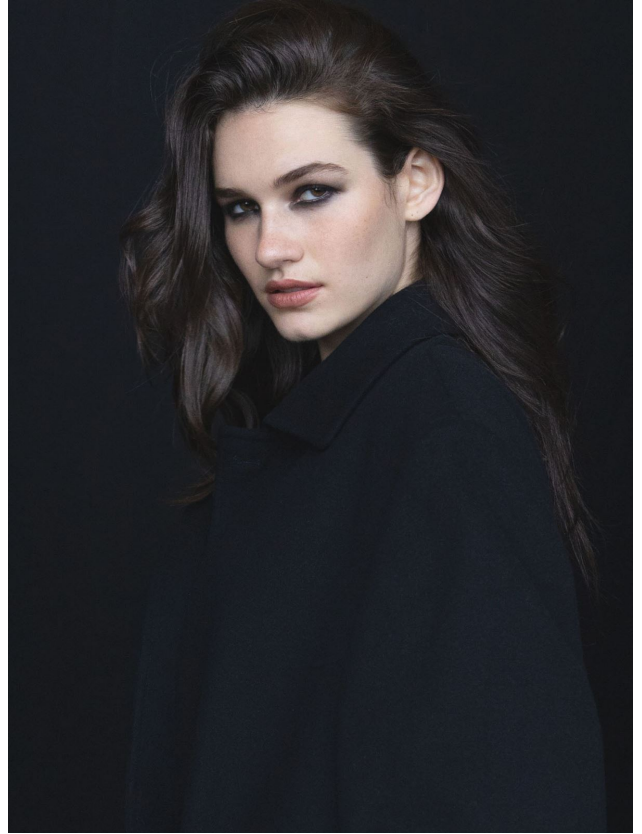

elite

ANGA CISZEK

5'10" 1/2 B 31" 1/2 W 24" H 34" DRESS 2 S 8 1/2 HAIR BROWN EYES BROWN

elite

ANGA CISZEK

5'10" 1/2 B 31" 1/2 W 24" H 34" DRESS 2 S 8 1/2 HAIR BROWN EYES BROWN

elite

ANGA CISZEK

5'10" 1/2 B 31" 1/2 W 24" H 34" DRESS 2 S 8 1/2 HAIR BROWN EYES BROWN

elite

ANGA CISZEK

5'10" 1/2 B 31" 1/2 W 24" H 34" DRESS 2 S 8 1/2 HAIR BROWN EYES BROWN

elite

ANGA CISZEK

5'10" 1/2 B 31" 1/2 W 24" H 34" DRESS 2 S 8 1/2 HAIR BROWN EYES BROWN

elite

ANGA CISZEK

5'10" 1/2 B 31" 1/2 W 24" H 34" DRESS 2 S 8 1/2 HAIR BROWN EYES BROWN