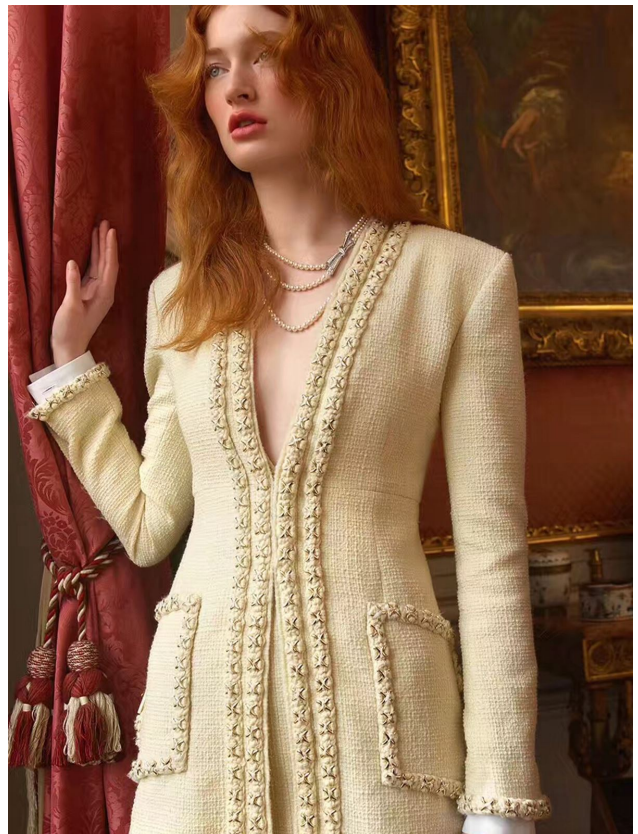

elite

ANGELINA MICHELL

5'11" B 36" W 25" H 37" S 8 HAIR RED EYES BLUE

elite

ANGELINA MICHELL

5'11" B 36" W 25" H 37" S 8 HAIR RED EYES BLUE

elite

ANGELINA MICHELL
5'11" B 36" W 25" H 37" S 8 HAIR RED EYES BLUE

elite

ANGELINA MICHELL
5'11" B 36" W 25" H 37" S 8 HAIR RED EYES BLUE