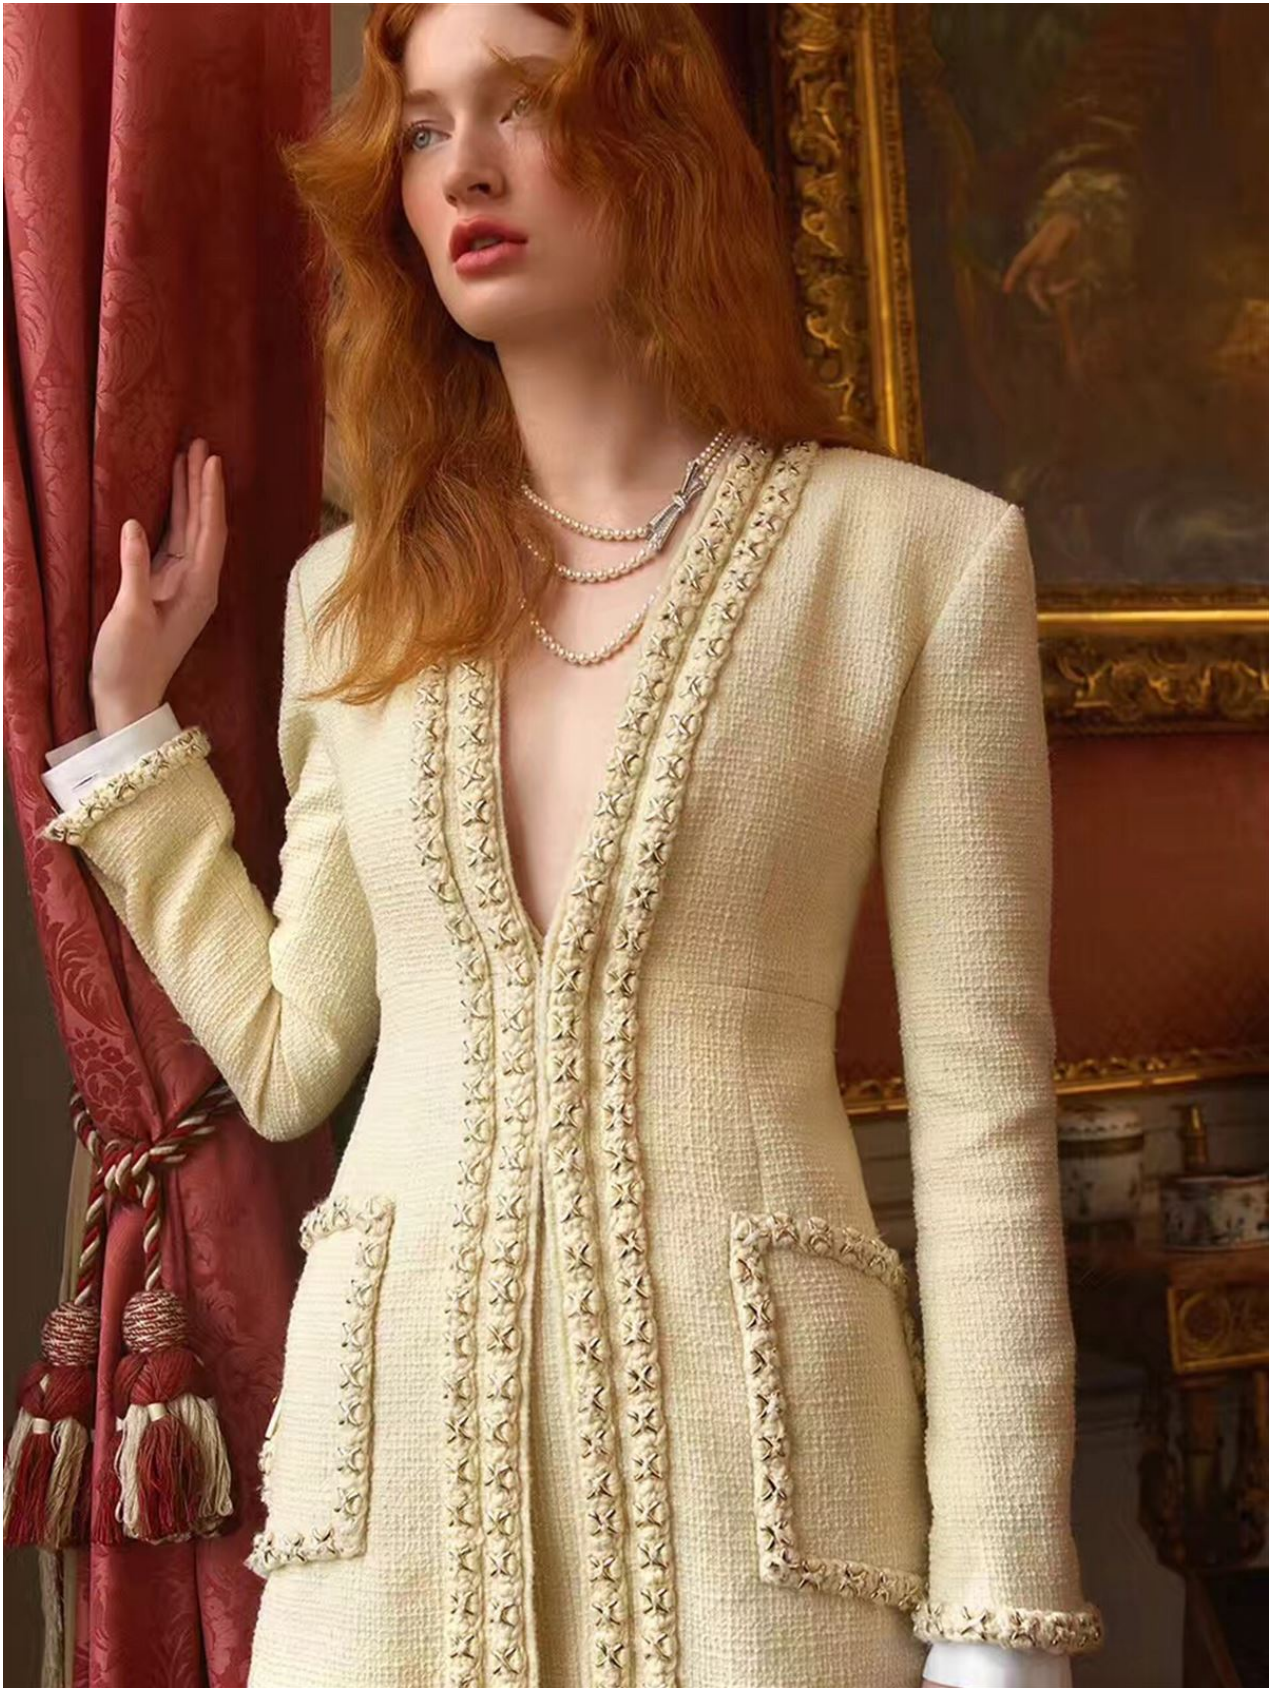

elite

ANGELINA MICHELL  
5'11" B 36" W 25" H 37" S 8 HAIR RED EYES BLUE

elite

ANGELINA MICHELL  
5'11" B 36" W 25" H 37" S 8 HAIR RED EYES BLUE

elite

ANGELINA MICHELL

5'11" B 36" W 25" H 37" S 8 HAIR RED EYES BLUE