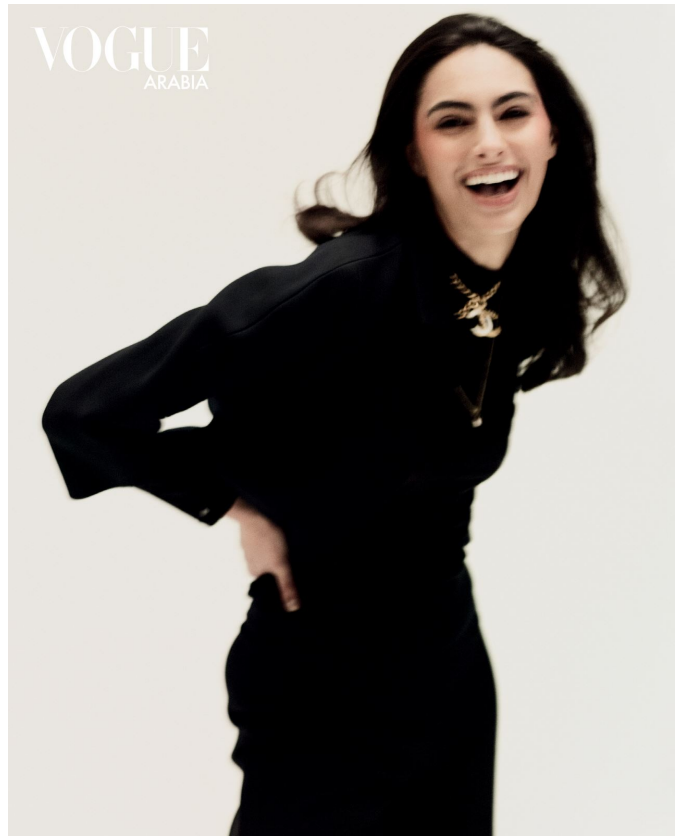

elite

ANISA DAGHER

5'10" B 32" W 24" H 34" DRESS 2 S 9 HAIR BROWN EYES BROWN

elite

BAZAAR

ANISA DAGHER

5'10" B 32" W 24" H 34" DRESS 2 S 9 HAIR BROWN EYES BROWN

elite

ANISA DAGHER

5'10" B 32" W 24" H 34" DRESS 2 S 9 HAIR BROWN EYES BROWN

ANISA DAGHER

5'10" B 32" W 24" H 34" DRESS 2 S 9 HAIR BROWN EYES BROWN

ANISA DAGHER

5'10" B 32" W 24" H 34" DRESS 2 S 9 HAIR BROWN EYES BROWN

elite

ANISA DAGHER

5'10" B 32" W 24" H 34" DRESS 2 S 9 HAIR BROWN EYES BROWN

elite

ANISA DAGHER

5'10" B 32" W 24" H 34" DRESS 2 S 9 HAIR BROWN EYES BROWN