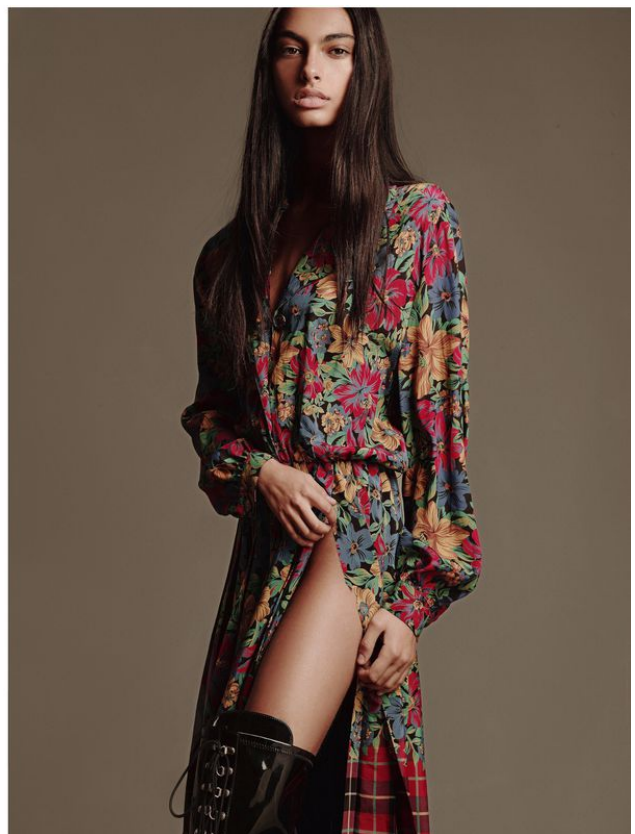

elite

ANISA DAGHER

5'10" B 32" W 24" H 34" DRESS 2 S 9 HAIR BROWN EYES BROWN