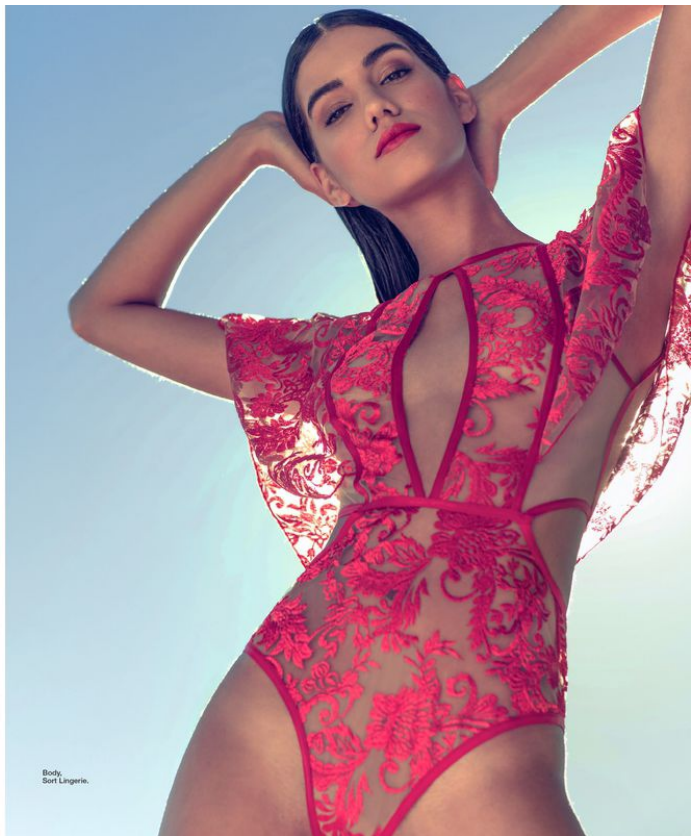

elite

ANNA AVILA

5'9" B 32" W 24" H 34" 1/2 S 8 1/2 HAIR BROWN EYES BROWN