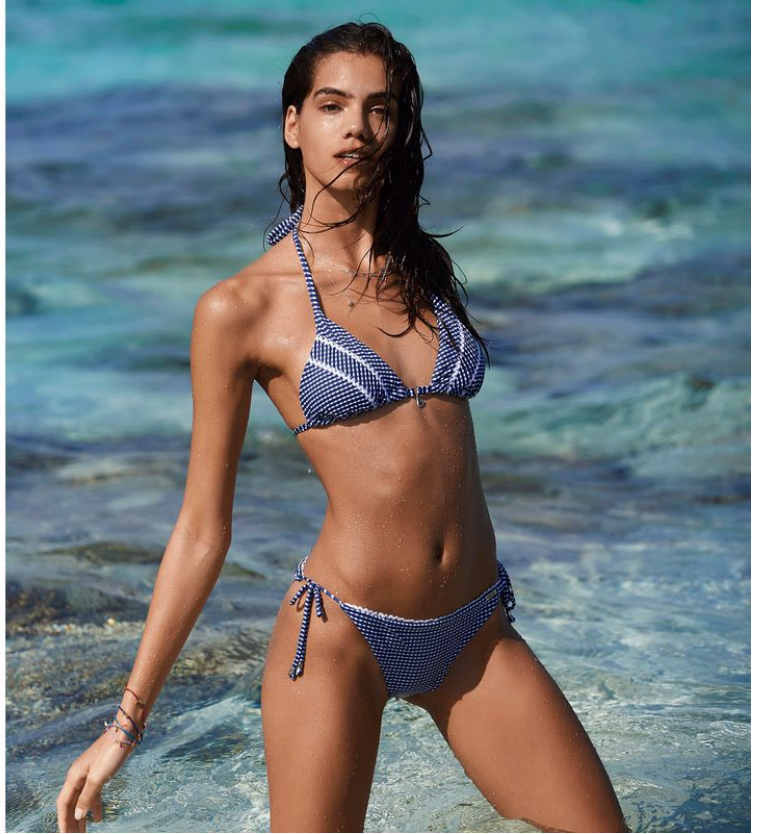

5'9" B 32" W 24" H 34" 1/2 S 8 1/2 HAIR BROWN EYES BROWN

elite

**ANNA AVILA**

**5'9" B 32" W 24" H 34" 1/2 S 8 1/2 HAIR BROWN EYES BROWN**

elite

ANNA AVILA

5'9" B 32" W 24" H 34" 1/2 S 8 1/2 HAIR BROWN EYES BROWN