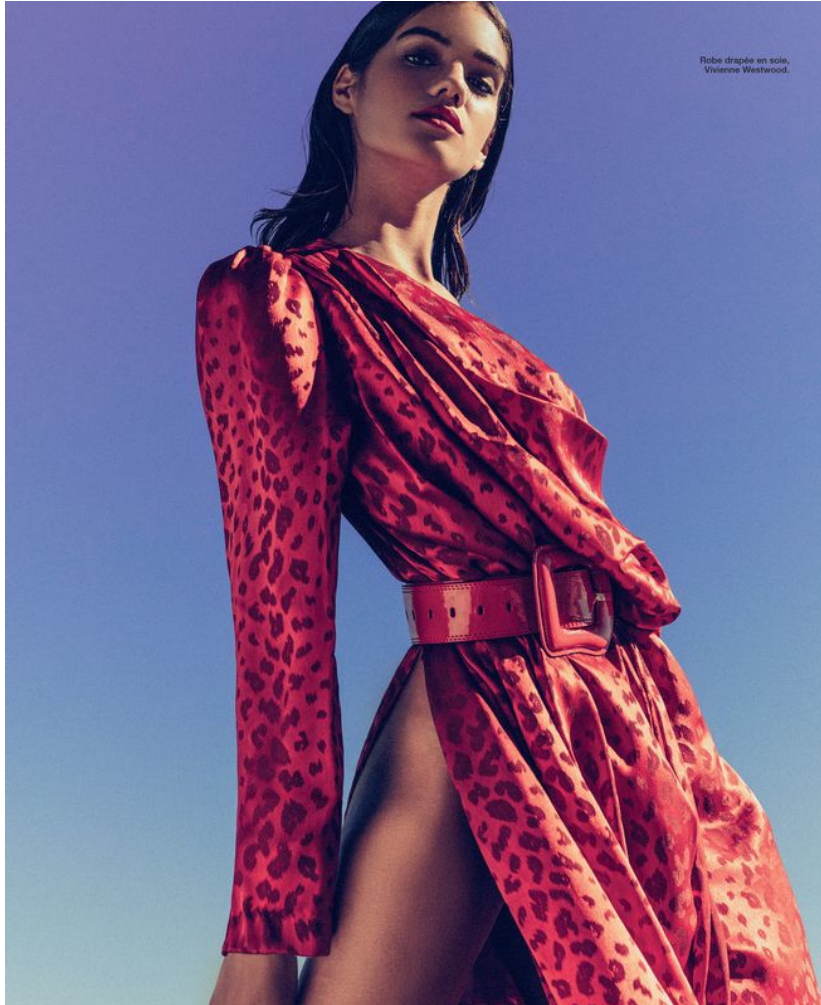

elite

ANNA AVILA

5'9" B 32" W 24" H 34" 1/2 S 8 1/2 HAIR BROWN EYES BROWN