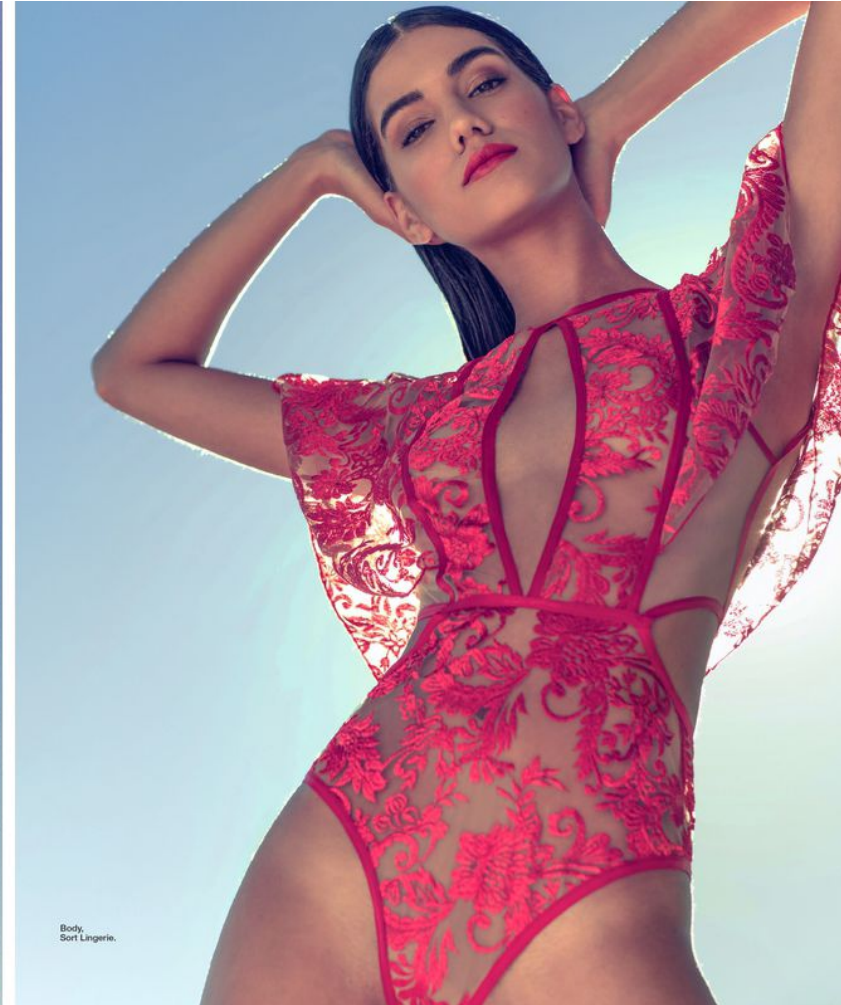

elite

ANNA AVILA

5'9" B 32" W 24" H 34" 1/2 S 8 1/2 HAIR BROWN EYES BROWN