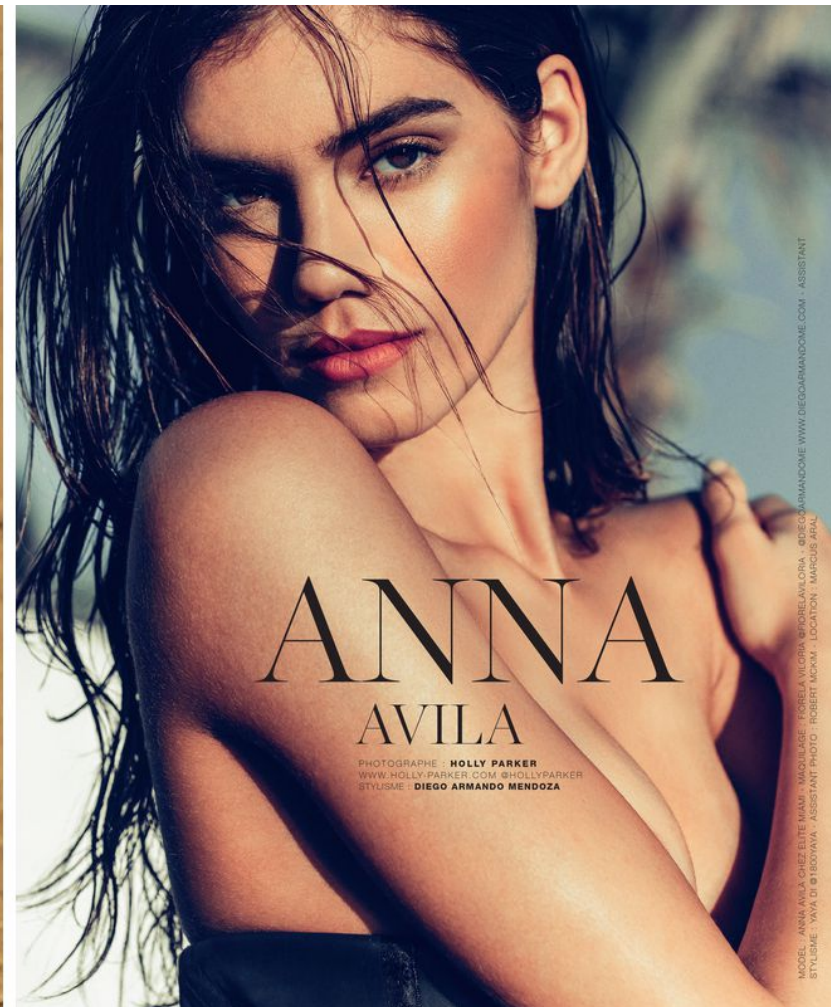

elite

ANNA AVILA

5'9" B 32" W 24" H 34" 1/2 S 8 1/2 HAIR BROWN EYES BROWN