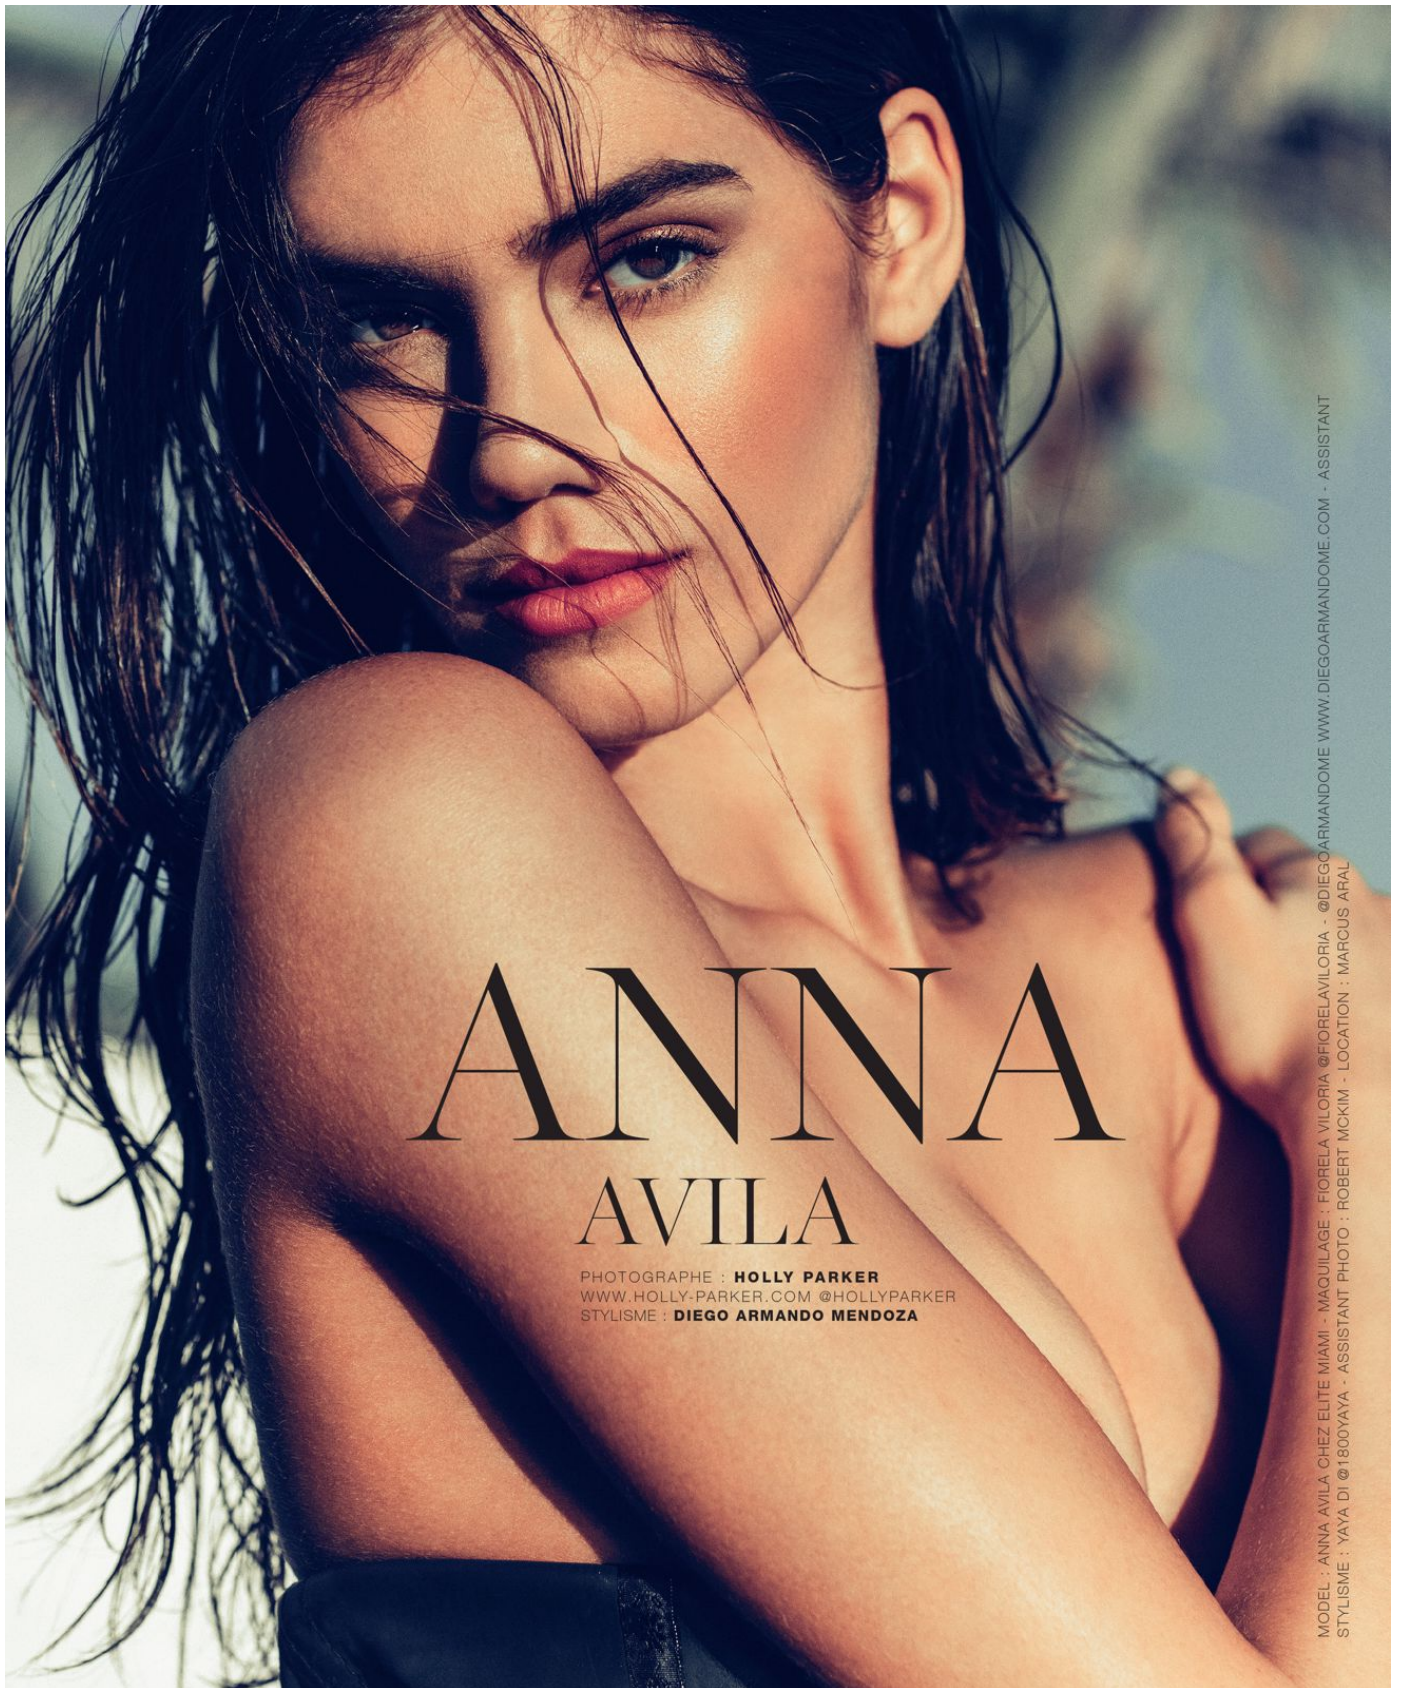

5'9" B 32" W 24" H 34" 1/2 S 8 1/2 HAIR BROWN EYES BROWN

elite

ANNA AVILA

5'9" B 32" W 24" H 34" 1/2 S 8 1/2 HAIR BROWN EYES BROWN

elite

ANNA  
AVILA

PHOTOGRAPHE : **HOLLY PARKER**  
WWW.HOLLY-PARKER.COM @HOLLYPARKER  
STYLISME : **DIEGO ARMANDO MENDOZA**