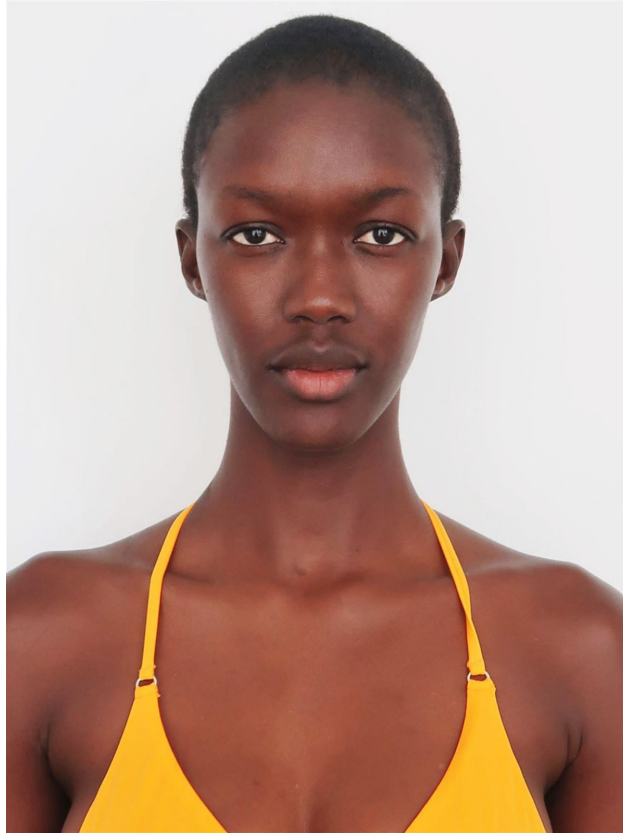

elite

**ADAMA JOBE**

**6' B 32B W 24" H 35" S 9 1/2 HAIR BLACK EYES BROWN**

elite

ADAMA JOBE

6' B 32B W 24" H 35" S 9 1/2 HAIR BLACK EYES BROWN

elite

**ADAMA JOBE**

**6' B 32B W 24" H 35" S 9 1/2 HAIR BLACK EYES BROWN**