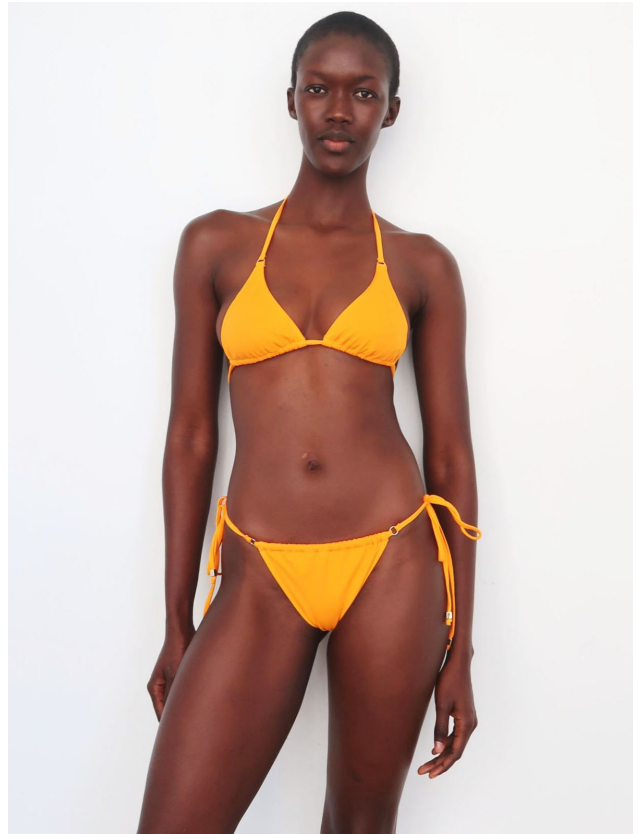

elite

**ADAMA JOBE**

**6' B 32B W 24" H 35" S 9 1/2 HAIR BLACK EYES BROWN**

elite

ADAMA JOBE

6' B 32B W 24" H 35" S 9 1/2 HAIR BLACK EYES BROWN

elite

**ADAMA JOBE**

**6' B 32B W 24" H 35" S 9 1/2 HAIR BLACK EYES BROWN**