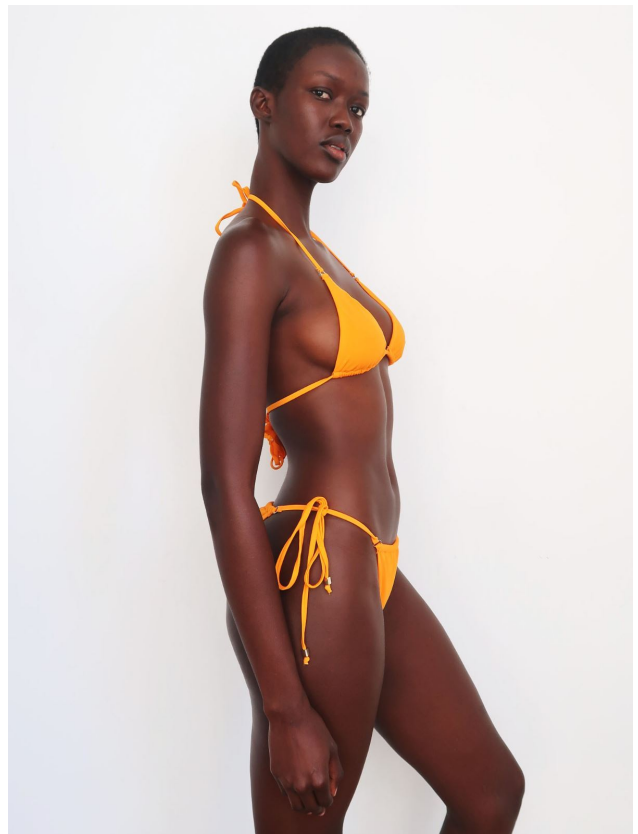

elite

**ADAMA JOBE**

**6' B 32B W 24" H 35" S 9 1/2 HAIR BLACK EYES BROWN**

elite

ADAMA JOBE

6' B 32B W 24" H 35" S 9 1/2 HAIR BLACK EYES BROWN

elite

**ADAMA JOBE**

**6' B 32B W 24" H 35" S 9 1/2 HAIR BLACK EYES BROWN**