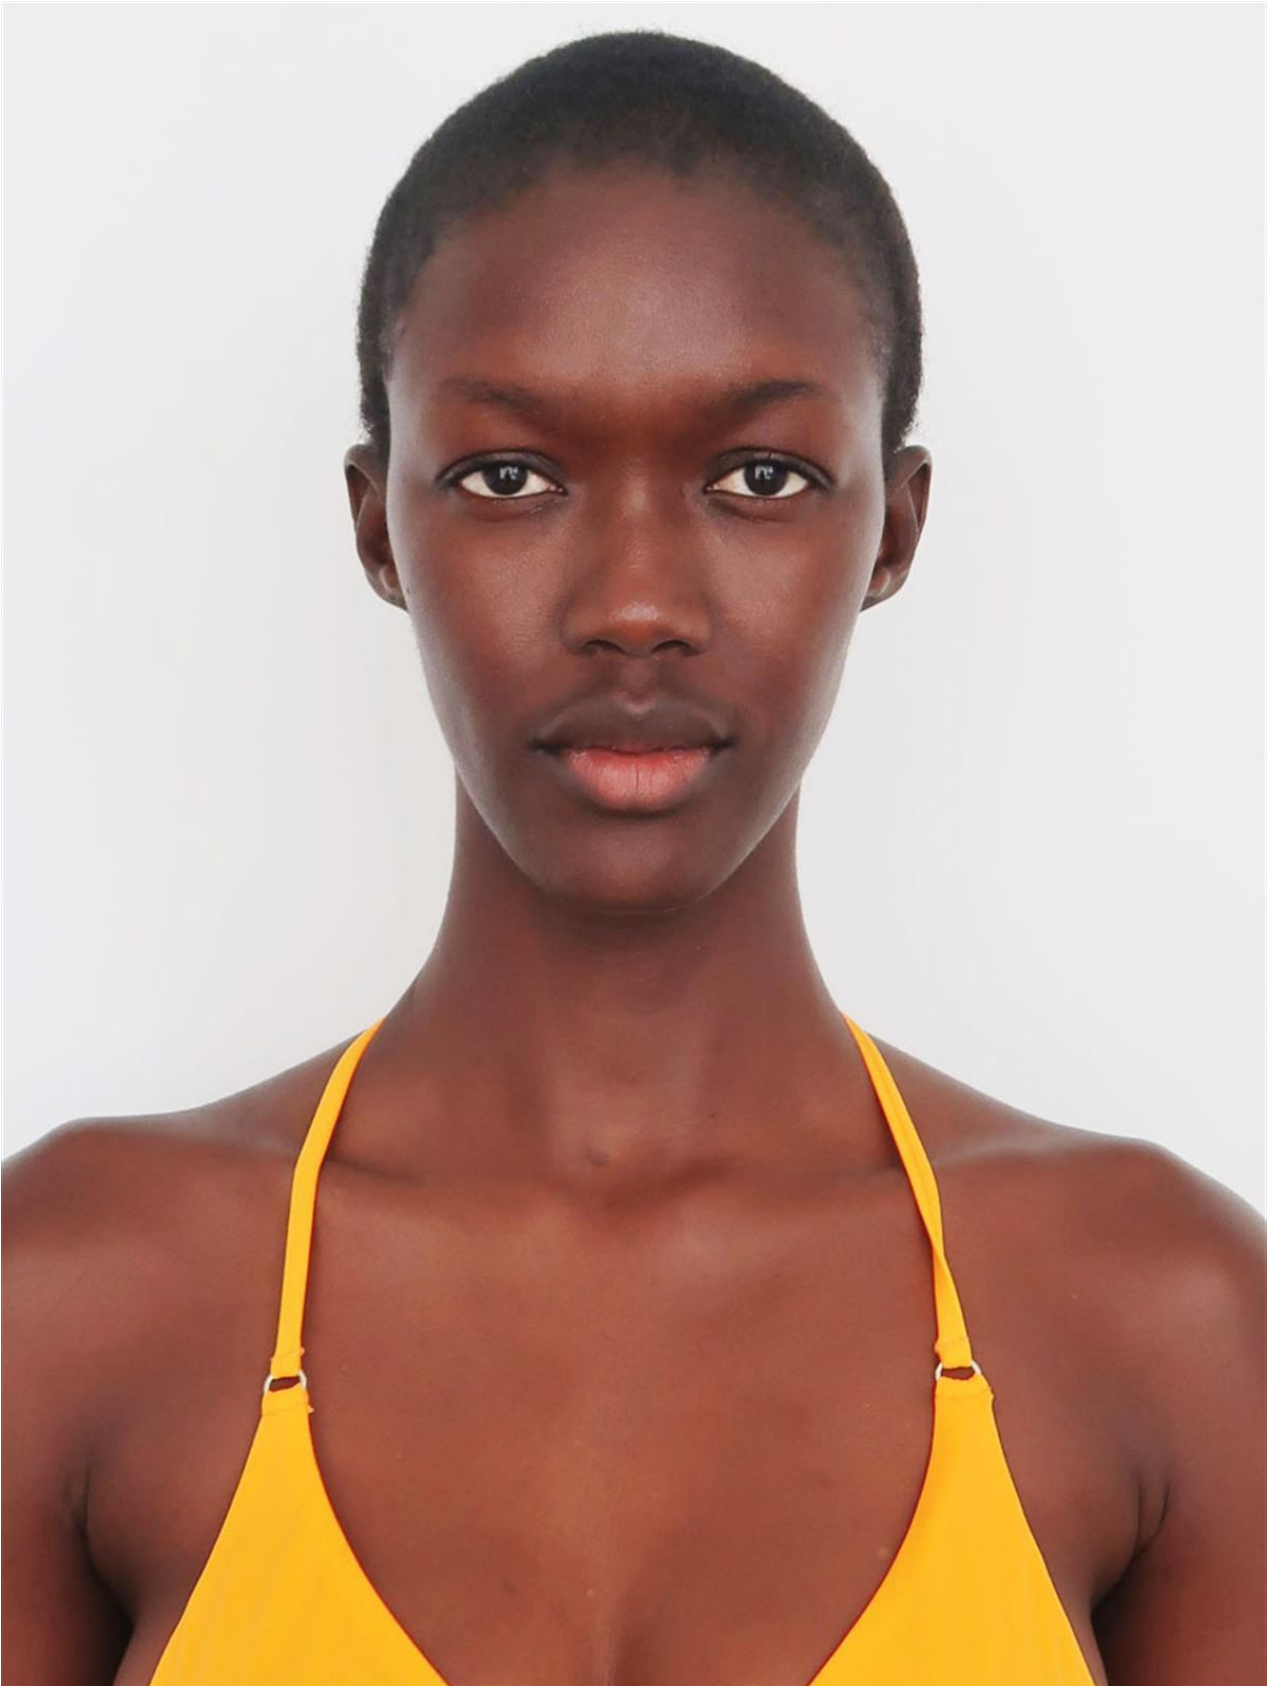

elite

**ADAMA JOBE**

**6' B 32B W 24" H 35" S 9 1/2 HAIR BLACK EYES BROWN**

elite

**ADAMA JOBE**

**6' B 32B W 24" H 35" S 9 1/2 HAIR BLACK EYES BROWN**

elite

**ADAMA JOBE**

**6' B 32B W 24" H 35" S 9 1/2 HAIR BLACK EYES BROWN**

elite

**ADAMA JOBE**

**6' B 32B W 24" H 35" S 9 1/2 HAIR BLACK EYES BROWN**

elite

**ADAMA JOBE**

**6' B 32B W 24" H 35" S 9 1/2 HAIR BLACK EYES BROWN**

6' B 32B W 24" H 35" S 9 1/2 HAIR BLACK EYES BROWN