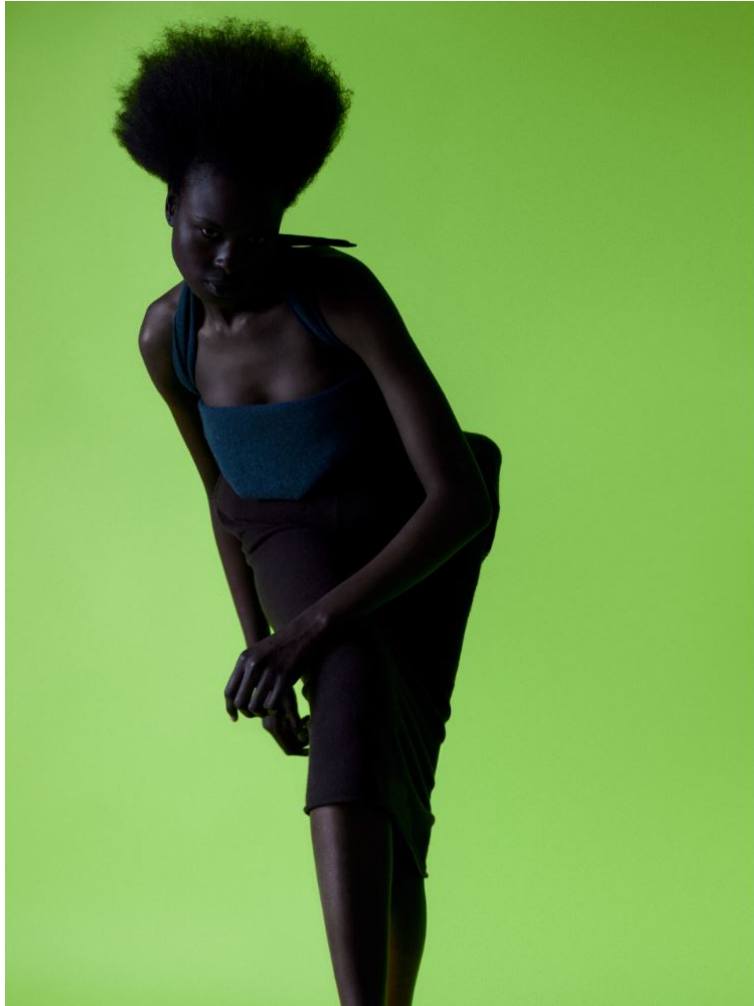

elite

BAKHITA LUAL

5'10" B 30" W 23" H 33" S 8 HAIR BROWN EYES BROWN