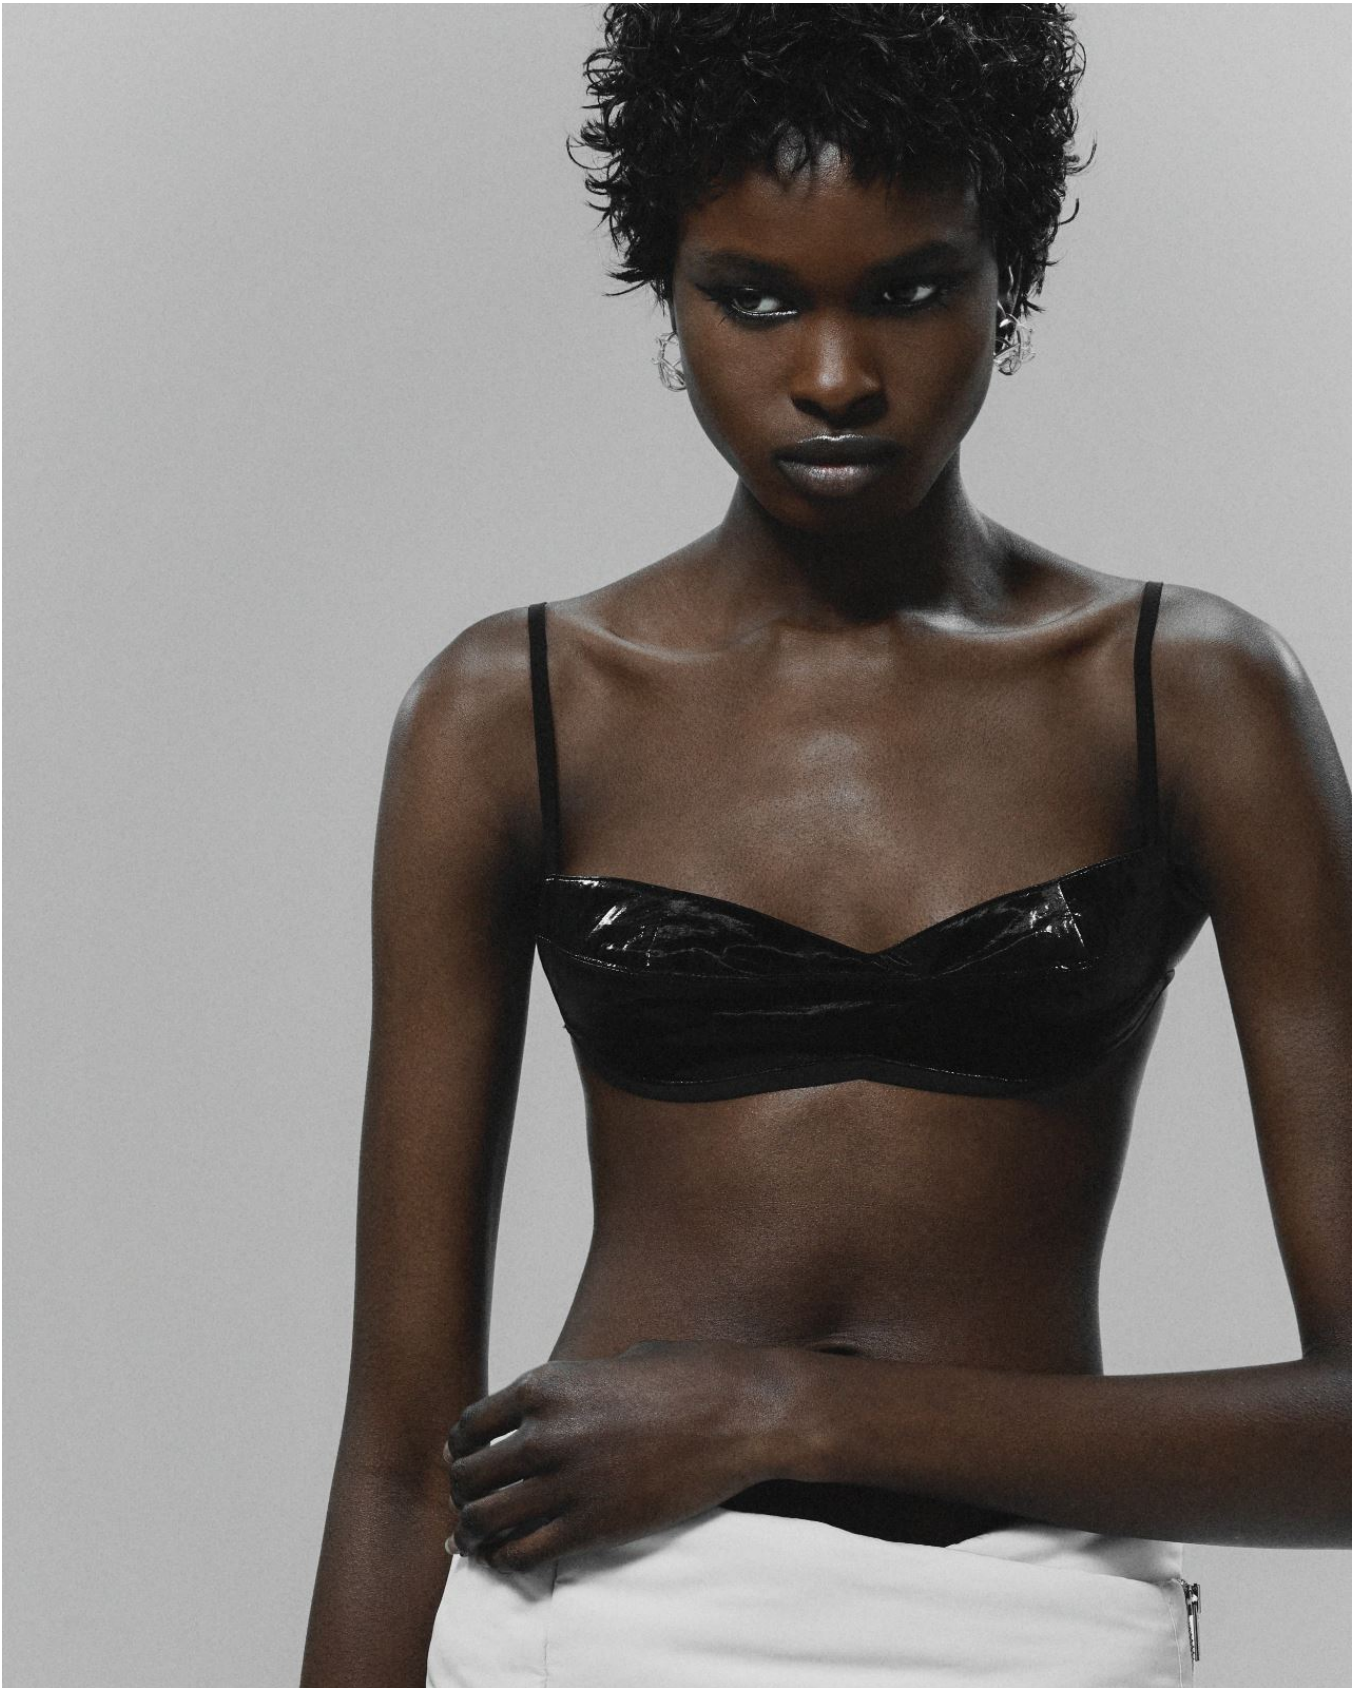

elite

BAKHITA LUAL

5'10" B 30" W 23" H 33" S 8 HAIR BROWN EYES BROWN

elite

BAKHITA LUAL

5'10" B 30" W 23" H 33" S 8 HAIR BROWN EYES BROWN

elite

BAKHITA LUAL

5'10" B 30" W 23" H 33" S 8 HAIR BROWN EYES BROWN

elite

BAKHITA LUAL

5'10" B 30" W 23" H 33" S 8 HAIR BROWN EYES BROWN

elite

BAKHITA LUAL

5'10" B 30" W 23" H 33" S 8 HAIR BROWN EYES BROWN

elite