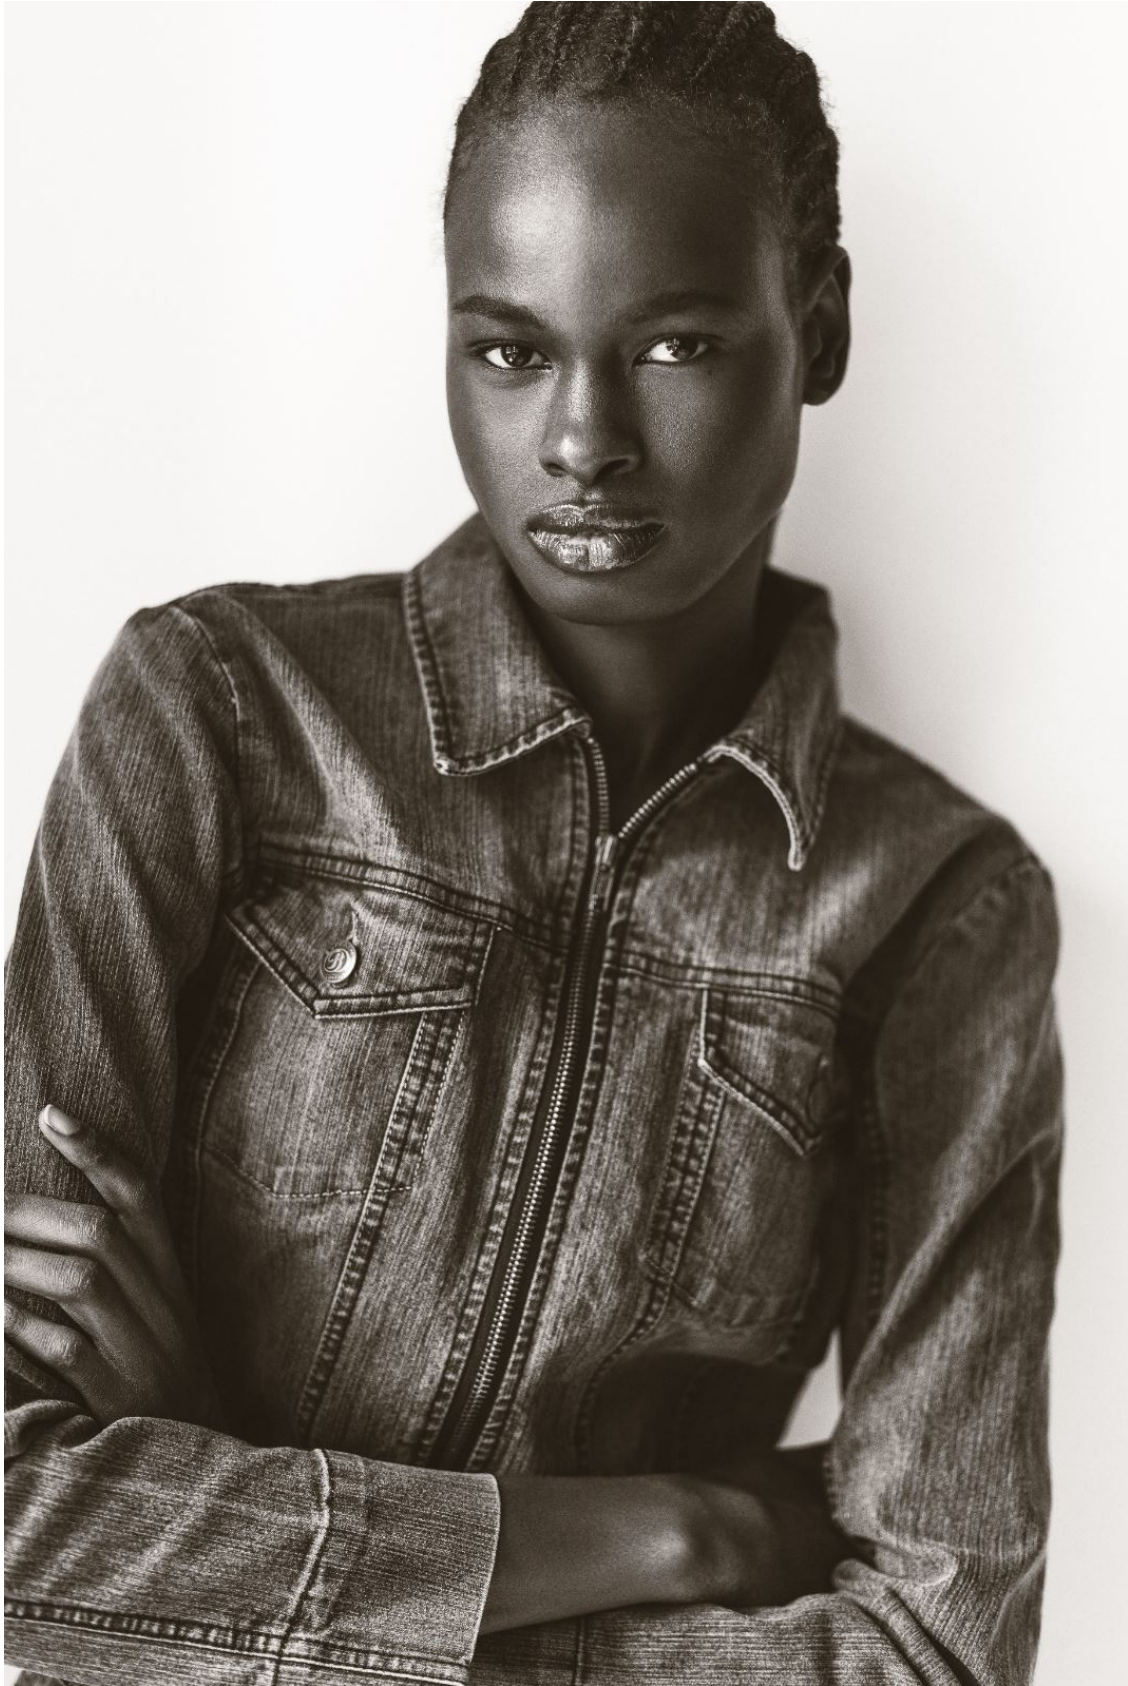

elite

BAKHITA LUAL

5'10" B 30" W 23" H 33" S 8 HAIR BROWN EYES BROWN

elite

BAKHITA LUAL

5'10" B 30" W 23" H 33" S 8 HAIR BROWN EYES BROWN

elite

BAKHITA LUAL