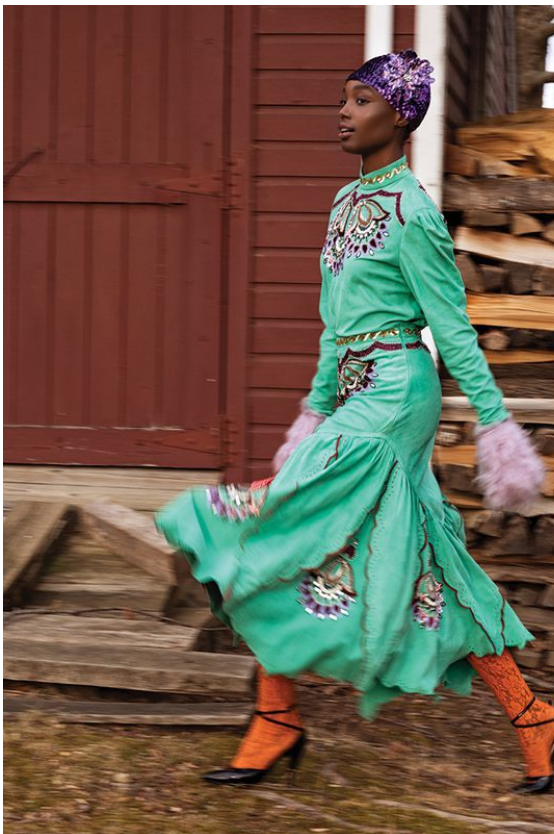

elite

BOLA EDUN

5'9" 1/2 B 30" W 23" 1/2 H 34" DRESS 4 S 10 1/2 HAIR BLACK EYES BROWN