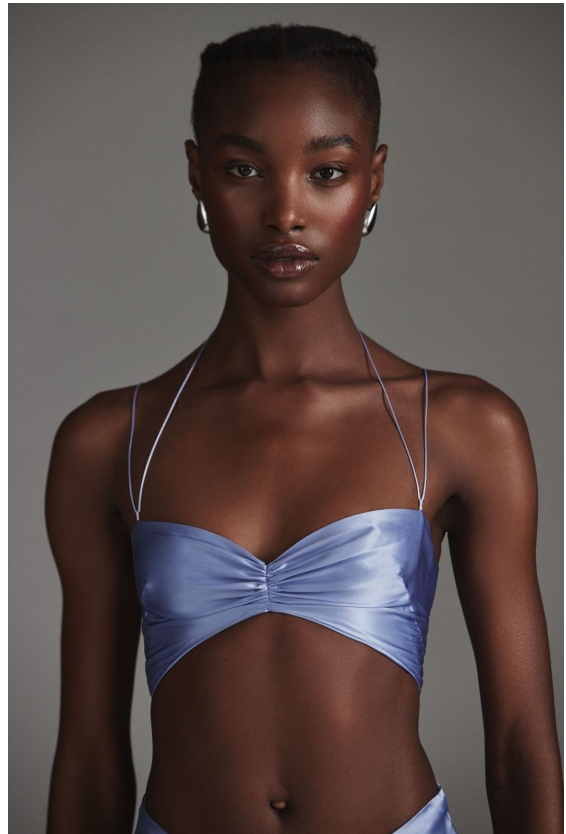

elite

BOLA EDUN

5'9" 1/2 B 30" W 23" 1/2 H 34" DRESS 4 S 10 1/2 HAIR BLACK EYES BROWN

elite

BOLA EDUN

5'9" 1/2 B 30" W 23" 1/2 H 34" DRESS 4 S 10 1/2 HAIR BLACK EYES BROWN

elite

BOLA EDUN

5'9" 1/2 B 30" W 23" 1/2 H 34" DRESS 4 S 10 1/2 HAIR BLACK EYES BROWN

elite

BOLA EDUN

5'9" 1/2 B 30" W 23" 1/2 H 34" DRESS 4 S 10 1/2 HAIR BLACK EYES BROWN

elite

BOLA EDUN

5'9" 1/2 B 30" W 23" 1/2 H 34" DRESS 4 S 10 1/2 HAIR BLACK EYES BROWN