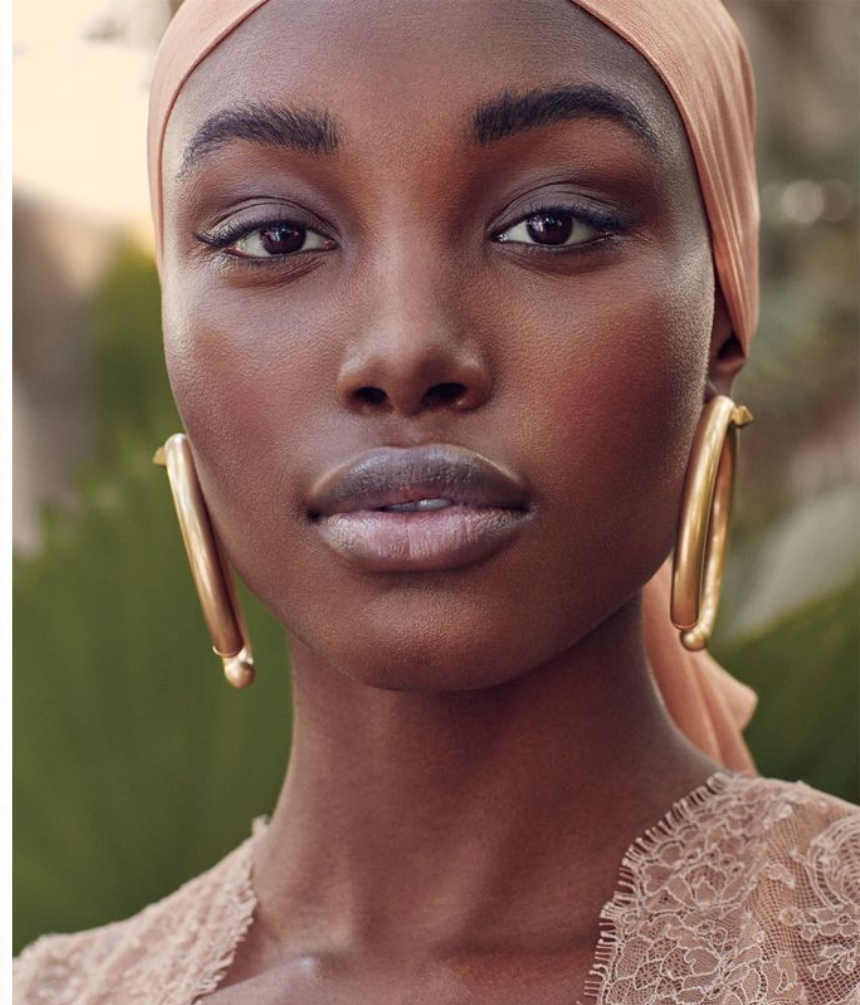

elite

BOLA EDUN

5'9" 1/2 B 30" W 23" 1/2 H 34" DRESS 4 S 10 1/2 HAIR BLACK EYES BROWN