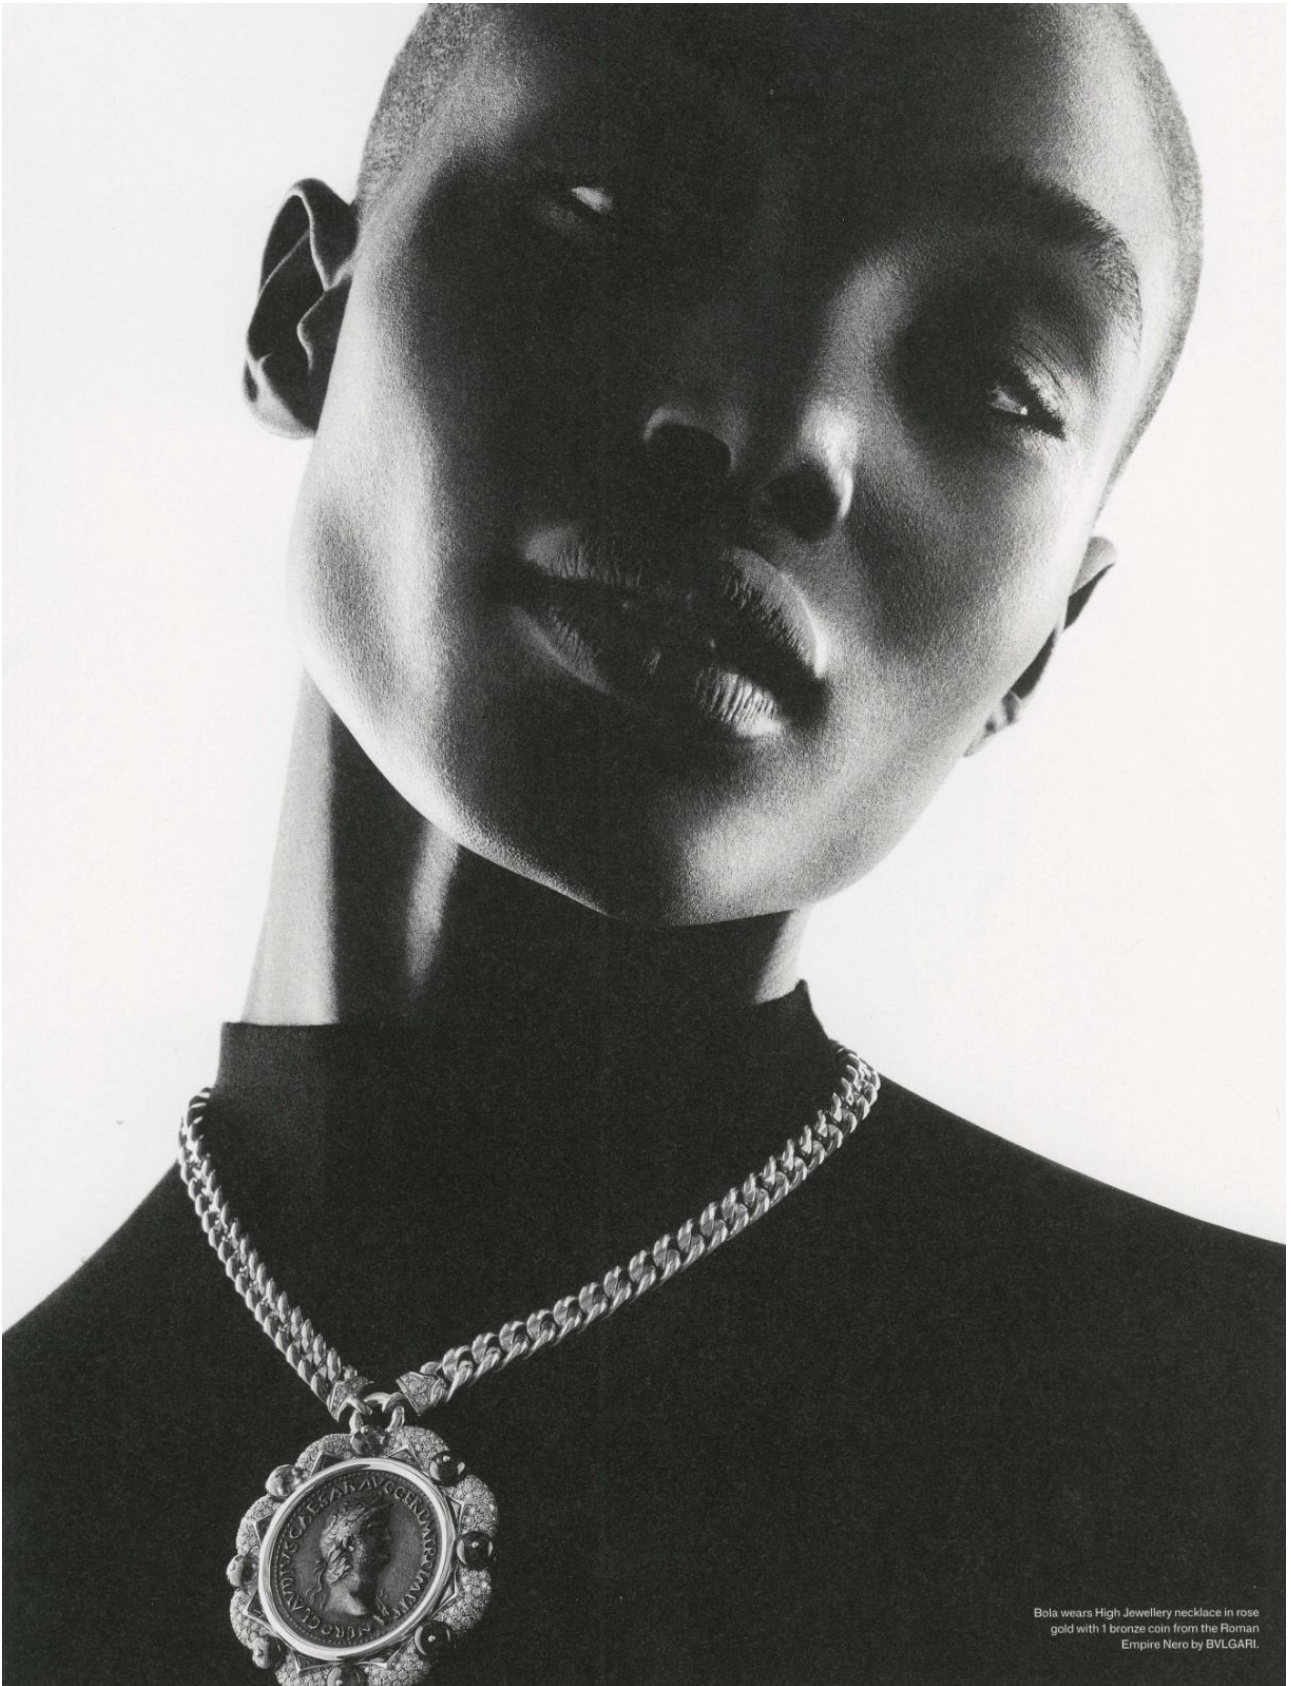

elite

**BOLA EDUN**

5'9" 1/2 B 30" W 23" 1/2 H 34" DRESS 4 S 10 1/2 HAIR BLACK EYES BROWN

elite

Bola wears High Jewellery necklace in rose gold with 1 bronze coin from the Roman Empire Nero by BVLGARI.

**BOLA EDUN**