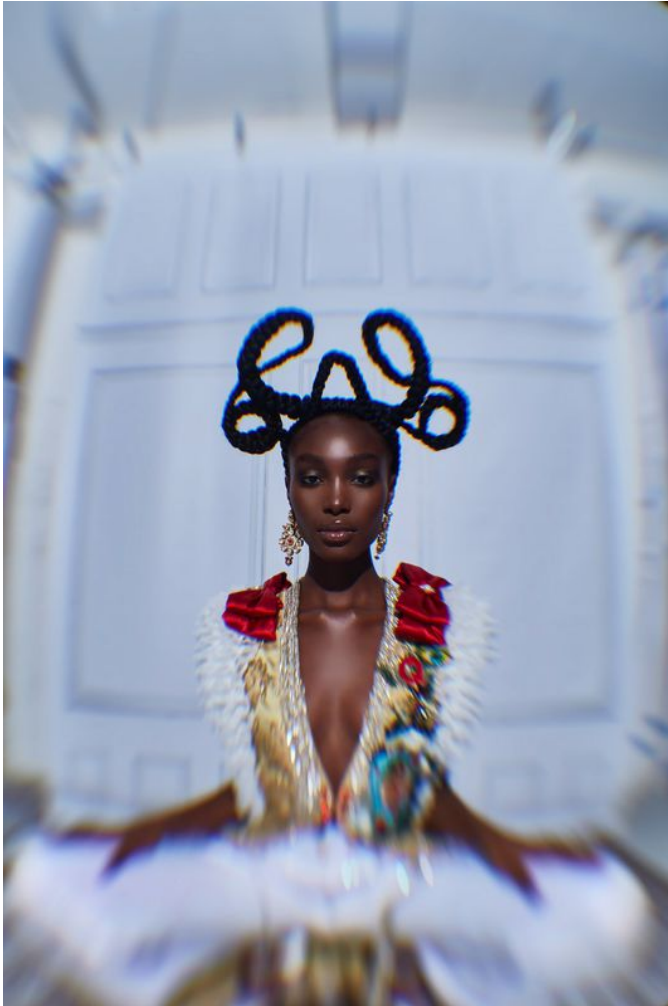

elite

BOLA EDUN

5'9" 1/2 B 30" W 23" 1/2 H 34" DRESS 4 S 10 1/2 HAIR BLACK EYES BROWN