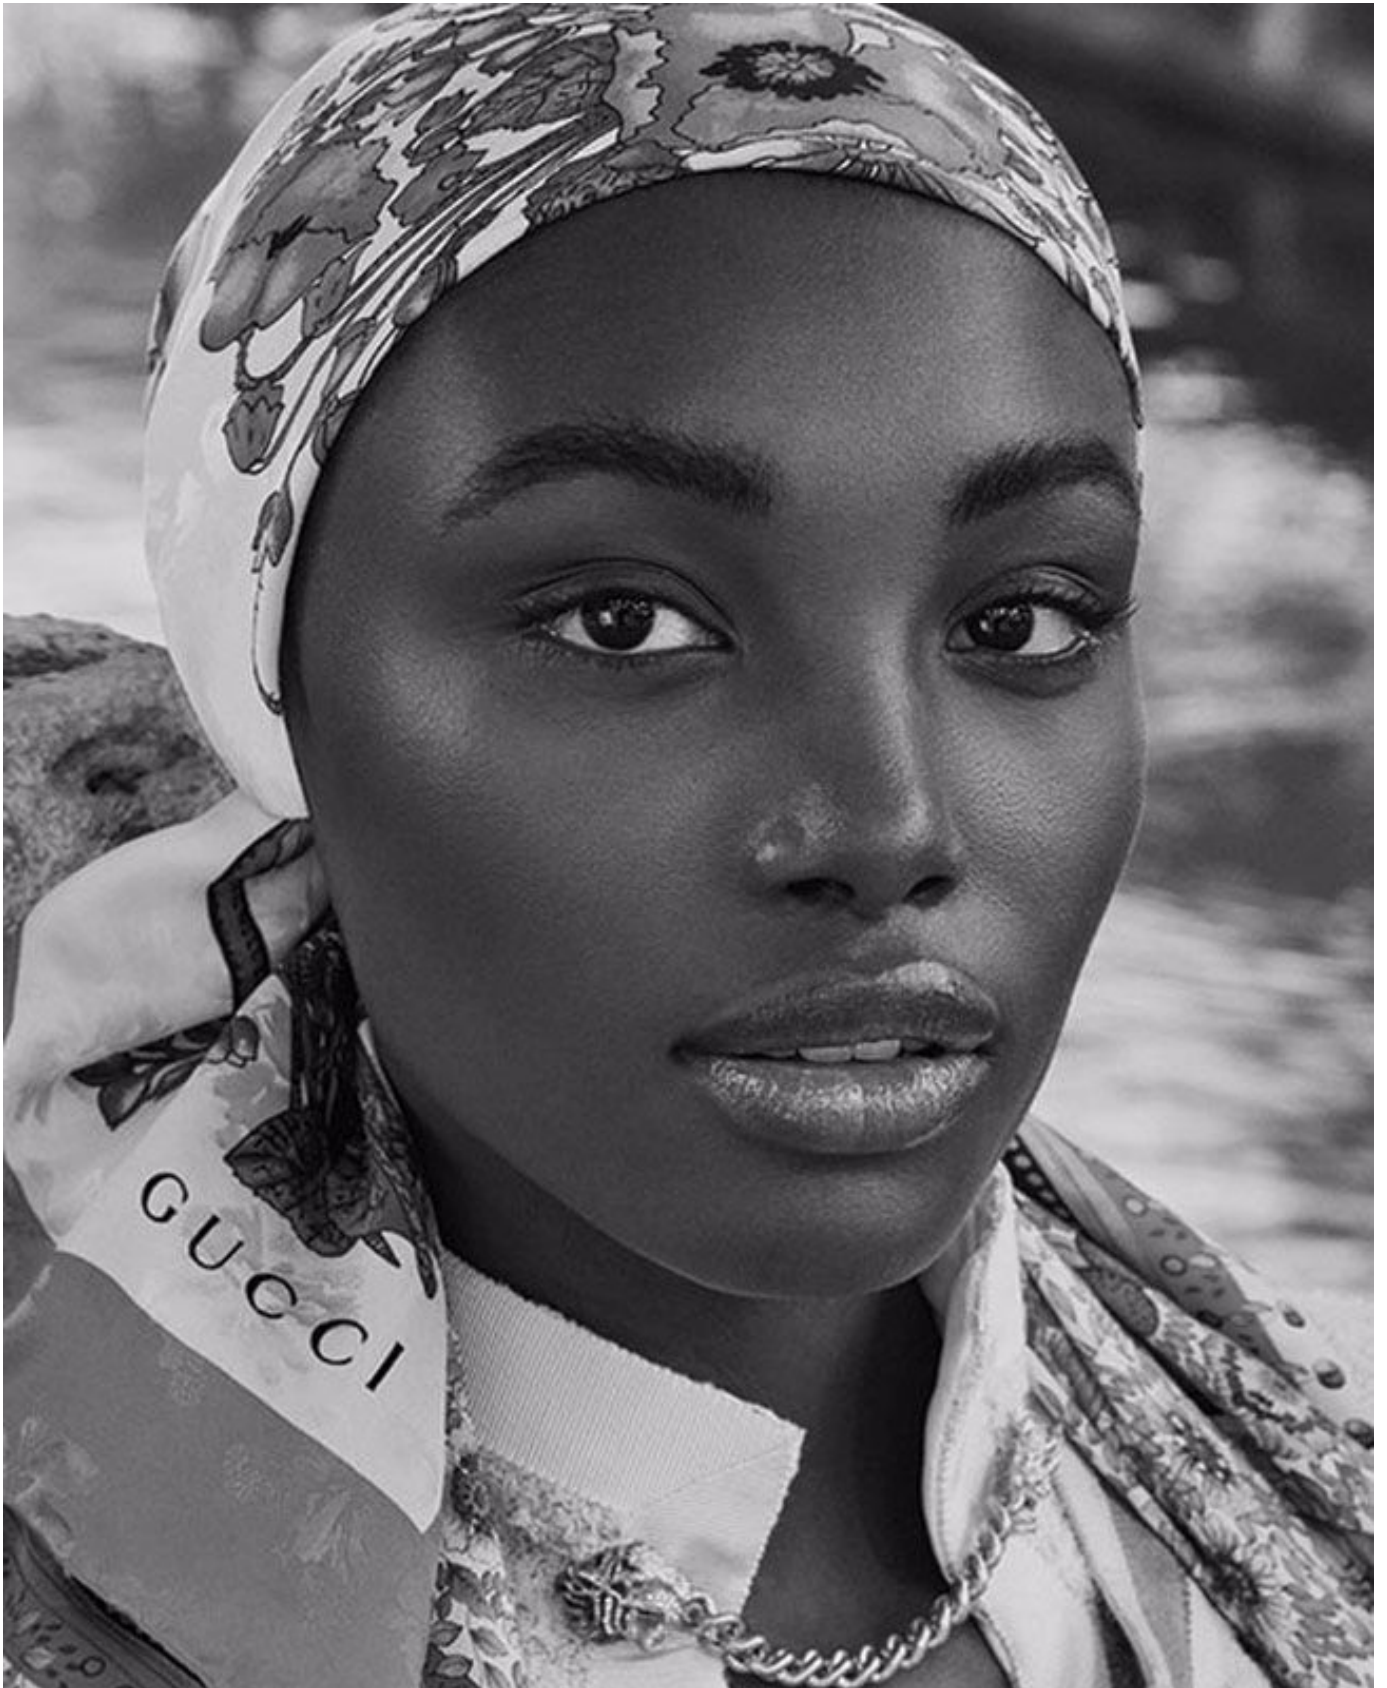

elite

BOLA EDUN

5'9" 1/2 B 30" W 23" 1/2 H 34" DRESS 4 S 10 1/2 HAIR BLACK EYES BROWN