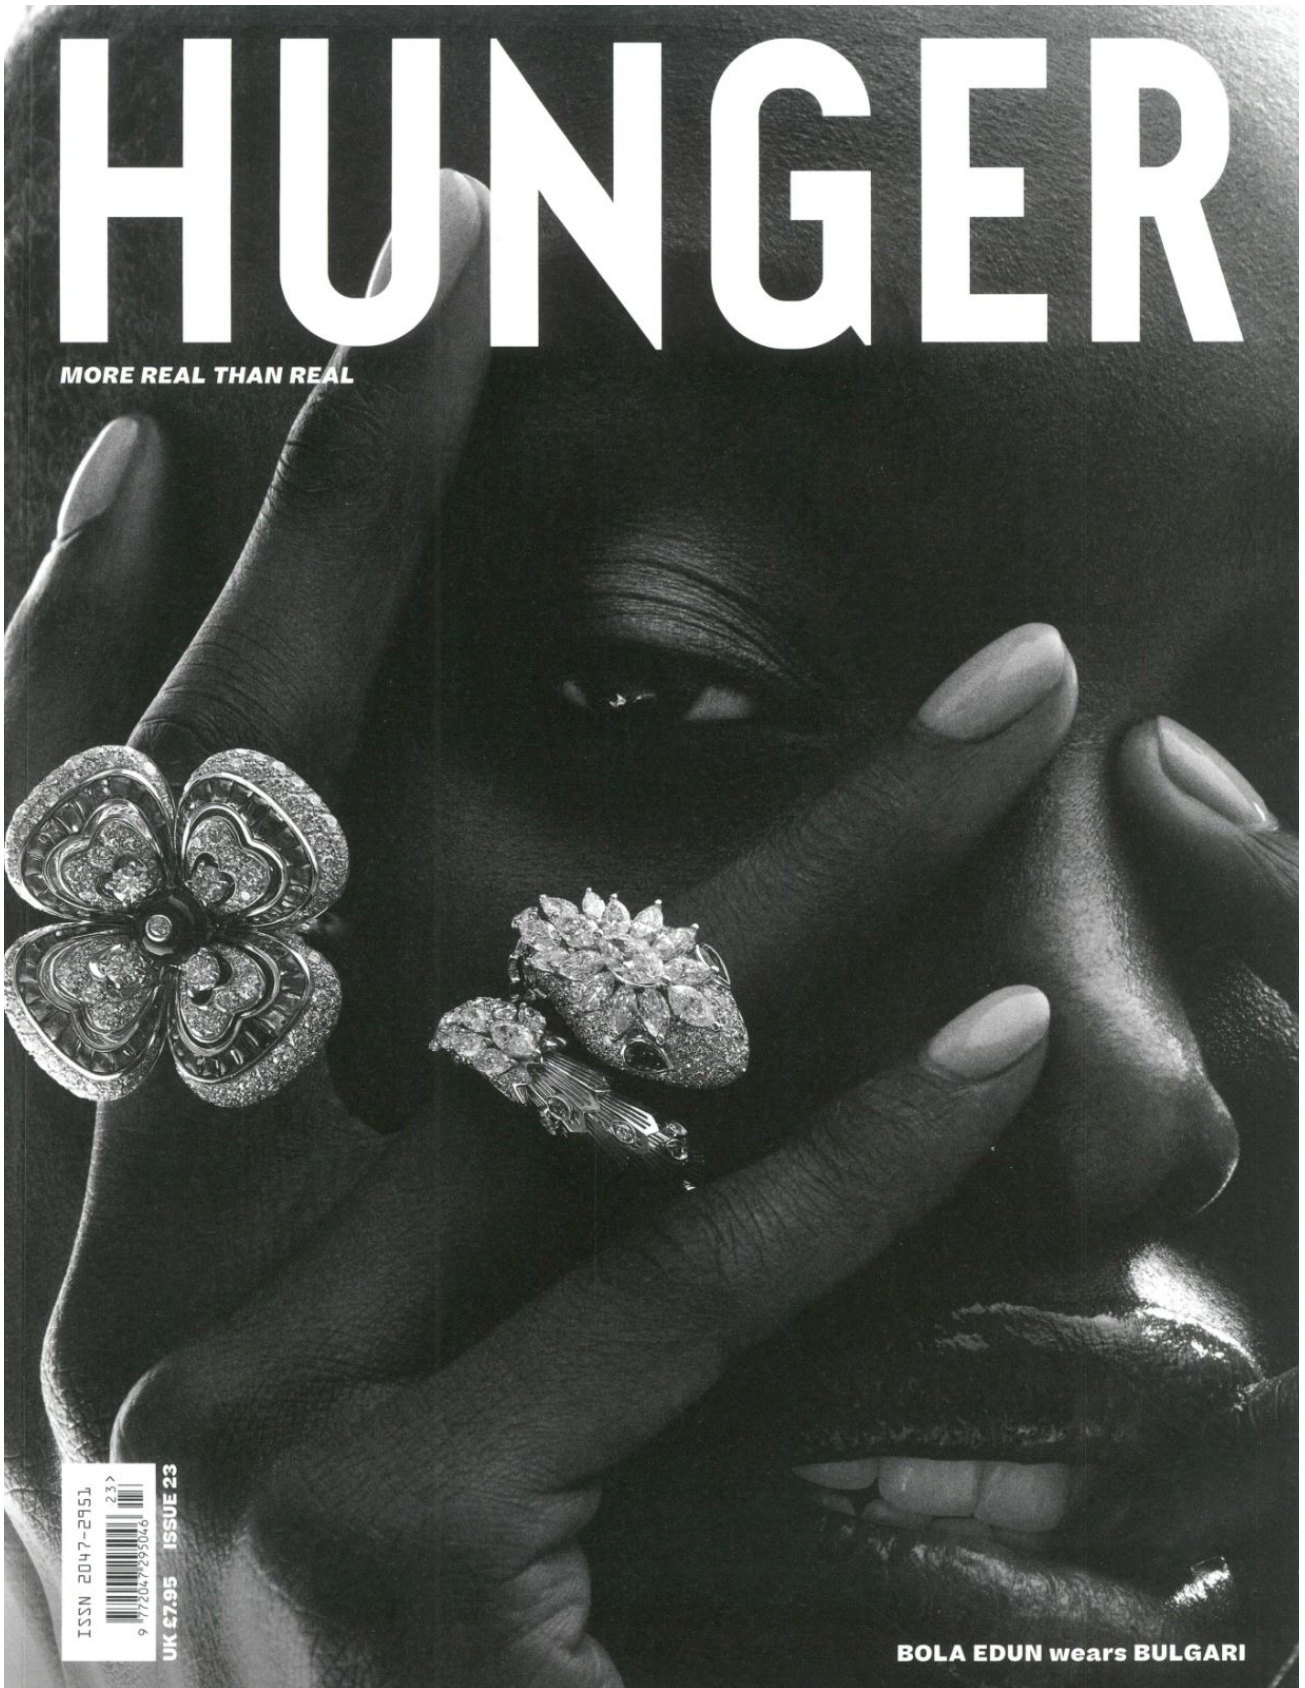

elite

HUNGER

MORE REAL THAN REAL

ISSN 2047-2951
9 772047 295006
UK £7.95 ISSUE 23

BOLA EDUN wears BULGARI

BOLA EDUN

5'9" 1/2 B 30" W 23" 1/2 H 34" DRESS 4 S 10 1/2 HAIR BLACK EYES BROWN