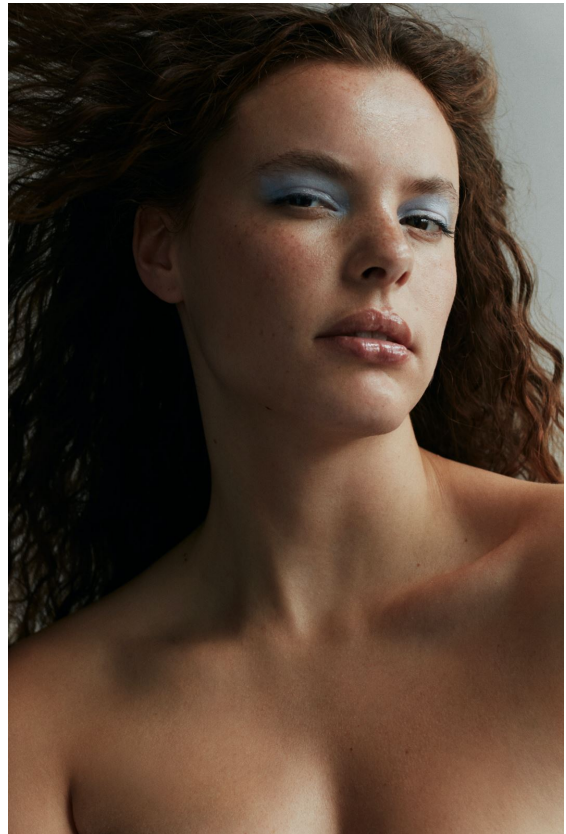

elite

**BROOKE AVERY**

**5'10" 1/2 B 32" W 30" 1/2 H 40" 1/2 DRESS 12 S 10 EYES BROWN**

elite

**BROOKE AVERY**

5'10" 1/2 B 32" W 30" 1/2 H 40" 1/2 DRESS 12 S 10 EYES BROWN

elite

**BROOKE AVERY**

5'10" 1/2 B 32" W 30" 1/2 H 40" 1/2 DRESS 12 S 10 EYES BROWN

elite

**BROOKE AVERY**

5'10" 1/2 B 32" W 30" 1/2 H 40" 1/2 DRESS 12 S 10 EYES BROWN

elite

**BROOKE AVERY**

5'10" 1/2 B 32" W 30" 1/2 H 40" 1/2 DRESS 12 S 10 EYES BROWN

elite

**BROOKE AVERY**

5'10" 1/2 B 32" W 30" 1/2 H 40" 1/2 DRESS 12 S 10 EYES BROWN