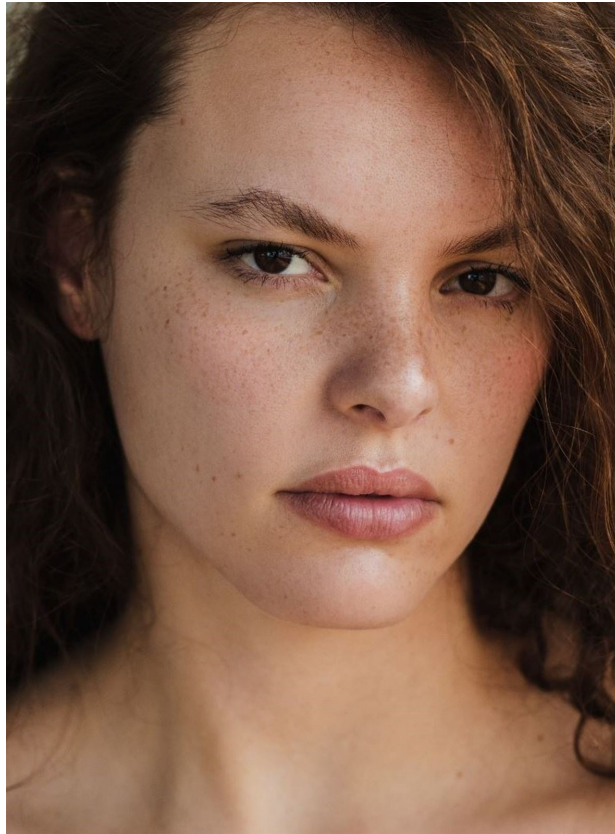

elite

**BROOKE AVERY**

**5'10" 1/2 B 32" W 30" 1/2 H 40" 1/2 DRESS 12 S 10 EYES BROWN**

elite

**BROOKE AVERY**

5'10" 1/2 B 32" W 30" 1/2 H 40" 1/2 DRESS 12 S 10 EYES BROWN

elite

**BROOKE AVERY**

5'10" 1/2 B 32" W 30" 1/2 H 40" 1/2 DRESS 12 S 10 EYES BROWN

elite

**BROOKE AVERY**

5'10" 1/2 B 32" W 30" 1/2 H 40" 1/2 DRESS 12 S 10 EYES BROWN

elite

**BROOKE AVERY**

5'10" 1/2 B 32" W 30" 1/2 H 40" 1/2 DRESS 12 S 10 EYES BROWN

elite

**BROOKE AVERY**

5'10" 1/2 B 32" W 30" 1/2 H 40" 1/2 DRESS 12 S 10 EYES BROWN