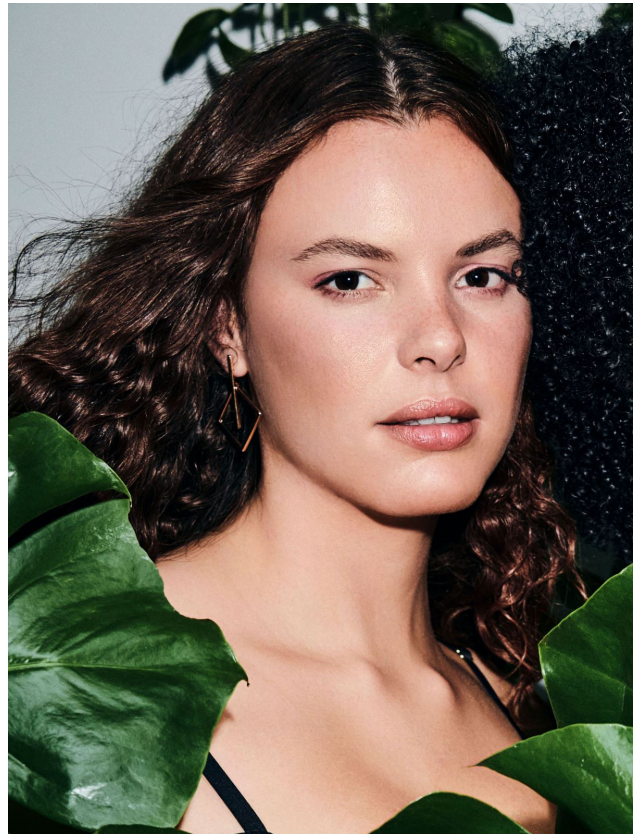

elite

**BROOKE AVERY**

**5'10" 1/2 B 32" W 30" 1/2 H 40" 1/2 DRESS 12 S 10 EYES BROWN**

elite

**BROOKE AVERY**

5'10" 1/2 B 32" W 30" 1/2 H 40" 1/2 DRESS 12 S 10 EYES BROWN

elite

**BROOKE AVERY**

5'10" 1/2 B 32" W 30" 1/2 H 40" 1/2 DRESS 12 S 10 EYES BROWN

elite

**BROOKE AVERY**

5'10" 1/2 B 32" W 30" 1/2 H 40" 1/2 DRESS 12 S 10 EYES BROWN

elite

**BROOKE AVERY**

5'10" 1/2 B 32" W 30" 1/2 H 40" 1/2 DRESS 12 S 10 EYES BROWN

elite

**BROOKE AVERY**

5'10" 1/2 B 32" W 30" 1/2 H 40" 1/2 DRESS 12 S 10 EYES BROWN