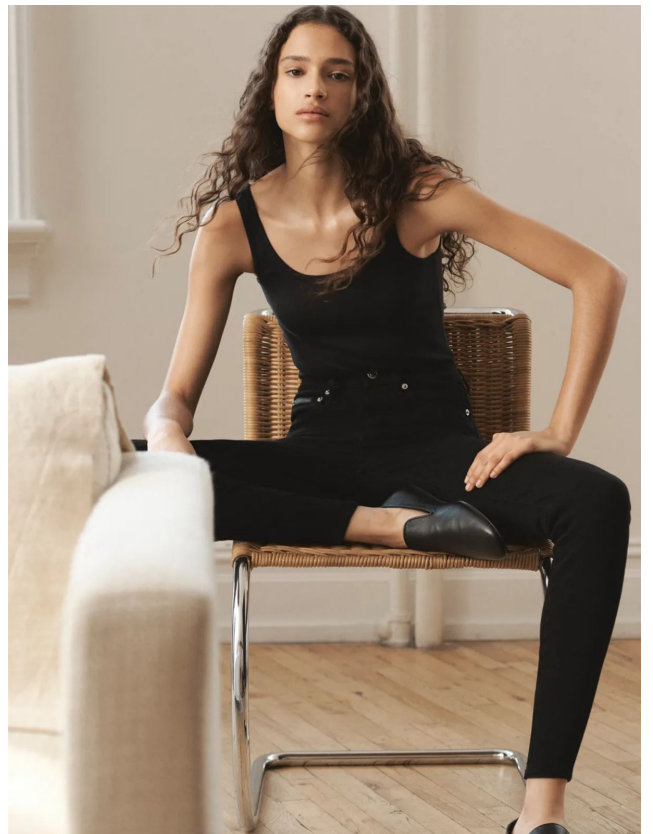

elite

CATARINA GUEDES

5'10" B 32" W 23" H 34" S 8 HAIR BROWN EYES BROWN

elite

CATARINA GUEDES

5'10" B 32" W 23" H 34" S 8 HAIR BROWN EYES BROWN

elite

CATARINA GUEDES
5'10" B 32" W 23" H 34" S 8 HAIR BROWN EYES BROWN

elite

CATARINA GUEDES

5'10" B 32" W 23" H 34" S 8 HAIR BROWN EYES BROWN

elite

CATARINA GUEDES

5'10" B 32" W 23" H 34" S 8 HAIR BROWN EYES BROWN

elite

CATARINA GUEDES