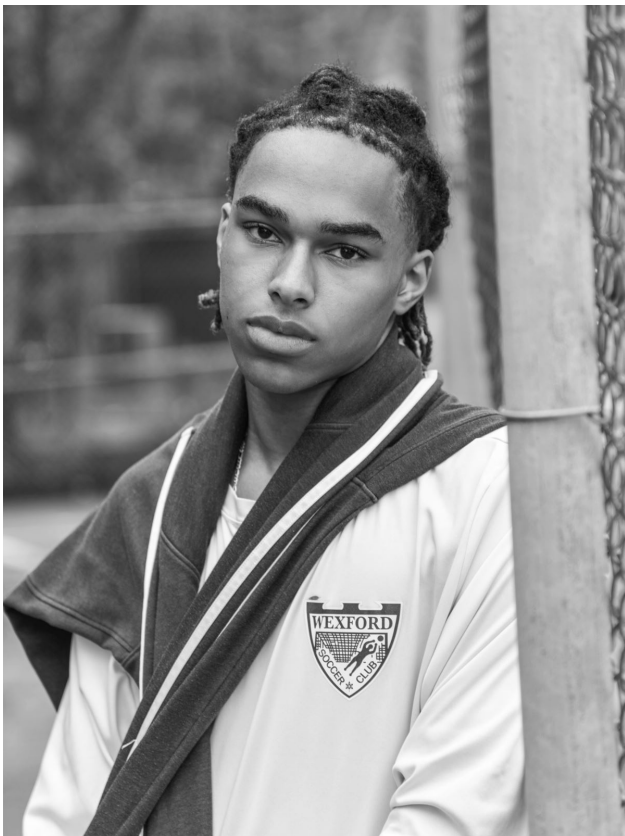

elite

ELI RAINFORD

6'3" W 30"

HAIR BROWN EYES BROWN

elite

ELI RAINFORD

6'3" W 30"

HAIR BROWN EYES BROWN

elite

ELI RAINFORD  
6'3" W 30" HAIR BROWN EYES BROWN

elite

6'3" W 30" **ELI RAINFORD**  
HAIR BROWN EYES BROWN