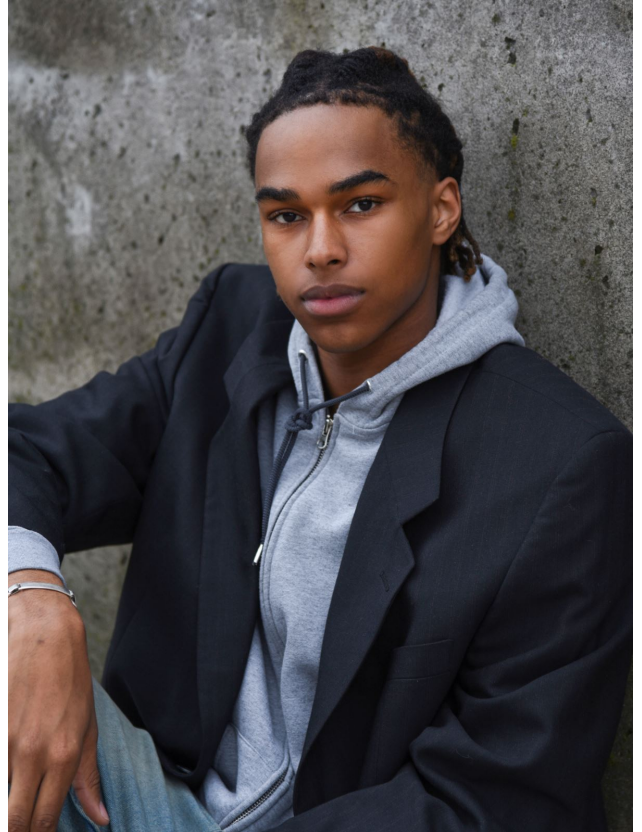

elite

ELI RAINFORD

6'3" W 30"

HAIR BROWN EYES BROWN

elite

ELI RAINFORD

6'3" W 30"

HAIR BROWN EYES BROWN

elite

ELI RAINFORD  
6'3" W 30" HAIR BROWN EYES BROWN

elite

6'3" W 30" **ELI RAINFORD**  
HAIR BROWN EYES BROWN