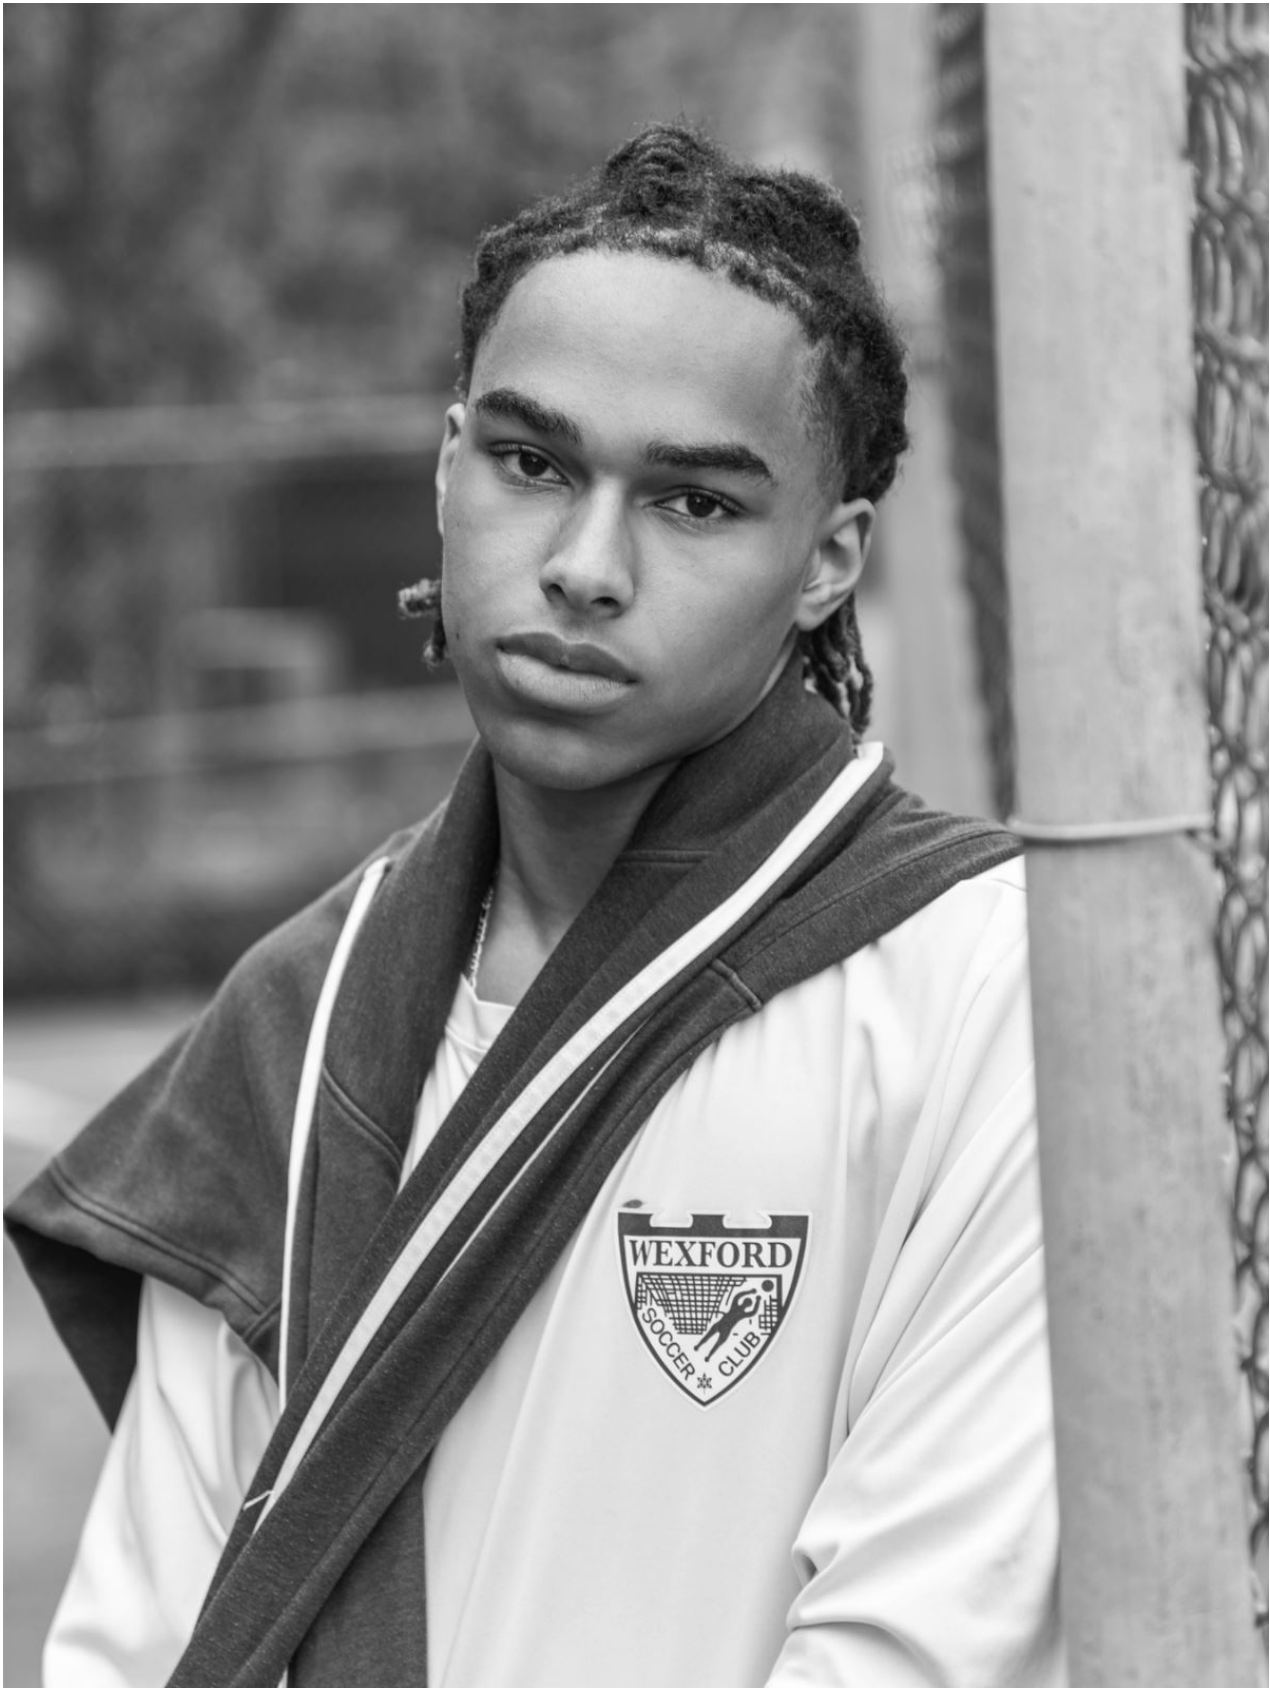

elite

ELI RAINFORD
6'3" W 30" HAIR BROWN EYES BROWN

elite

6'3" W 30" **ELI RAINFORD**
HAIR BROWN EYES BROWN

elite

6'3" W 30" **ELI RAINFORD**
HAIR BROWN EYES BROWN

elite

ELI RAINFORD

6'3" W 30"

HAIR BROWN EYES BROWN

elite

ELI RAINFORD

6'3" W 30"

HAIR BROWN EYES BROWN

elite

ELI RAINFORD