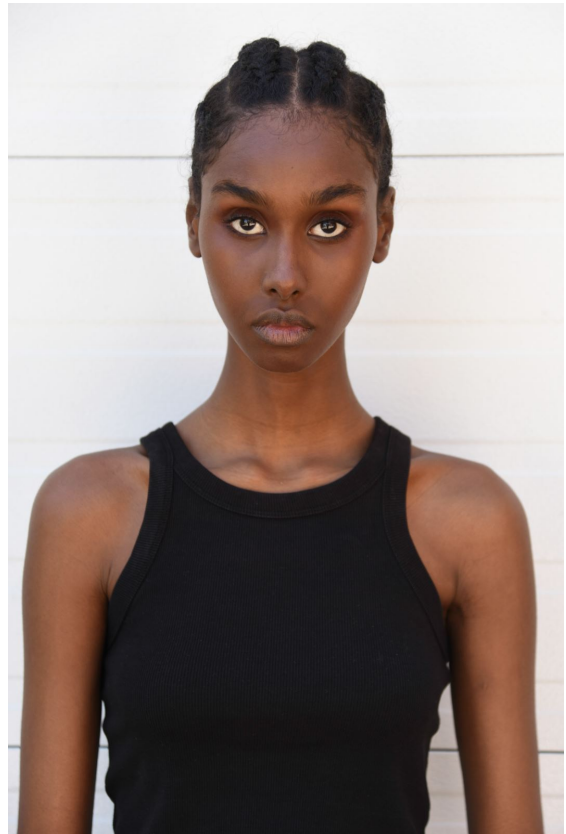

elite

FARAH OMAR

5'10" 1/2 B B W 25" H 34" S 10 HAIR BLACK EYES BROWN

elite

FARAH OMAR

5'10" 1/2 B B W 25" H 34" S 10 HAIR BLACK EYES BROWN