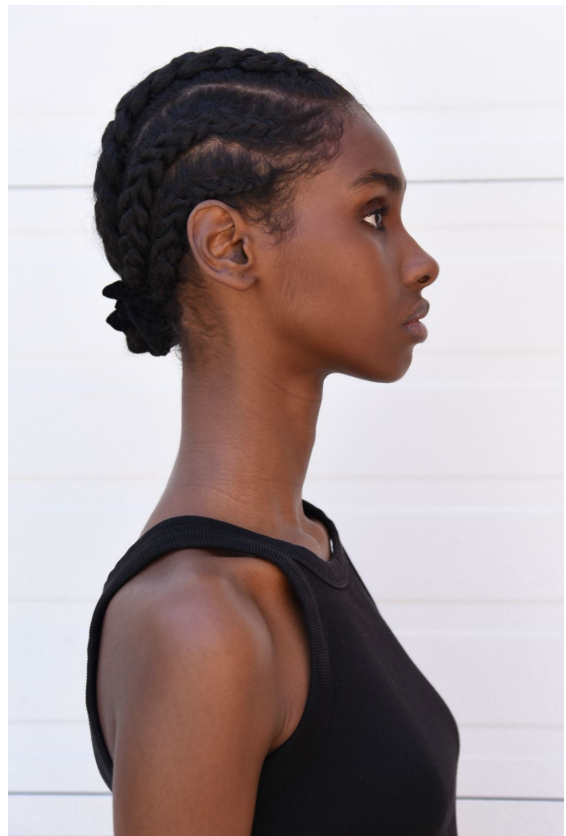

elite

FARAH OMAR

5'10" 1/2 B B W 25" H 34" S 10 HAIR BLACK EYES BROWN

elite

FARAH OMAR

5'10" 1/2 B B W 25" H 34" S 10 HAIR BLACK EYES BROWN