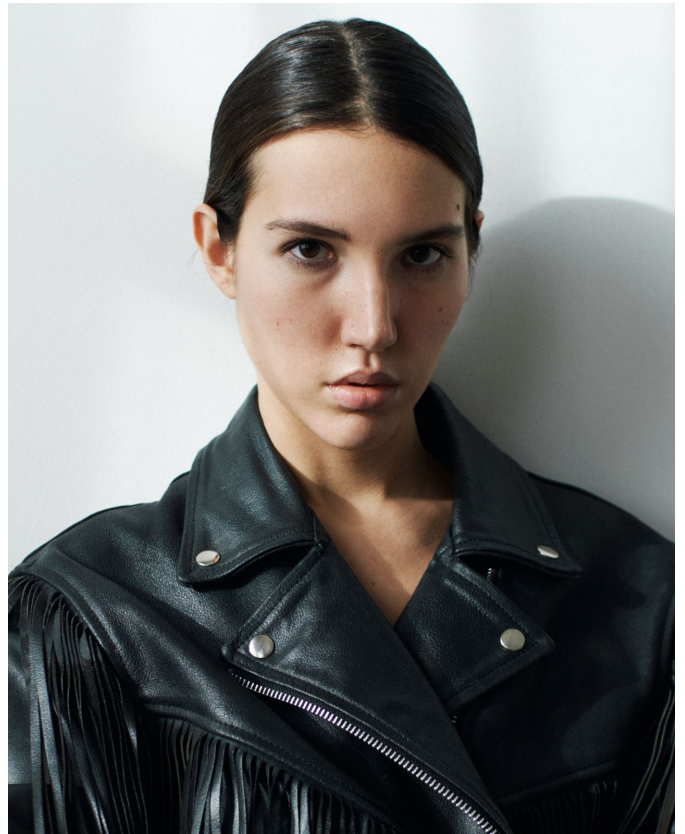

elite

**GENEVIEVE PARSONS**

5'9" 1/2 B 32 B W 24" H 34" S 10 HAIR BROWN EYES BROWN

elite

**GENEVIEVE PARSONS**

5'9" 1/2 B 32 B W 24" H 34" S 10 HAIR BROWN EYES BROWN

elite

**GENEVIEVE PARSONS**

**5'9" 1/2 B 32 B W 24" H 34" S 10 HAIR BROWN EYES BROWN**

elite

**GENEVIEVE PARSONS**

5'9" 1/2 B 32 B W 24" H 34" S 10 HAIR BROWN EYES BROWN