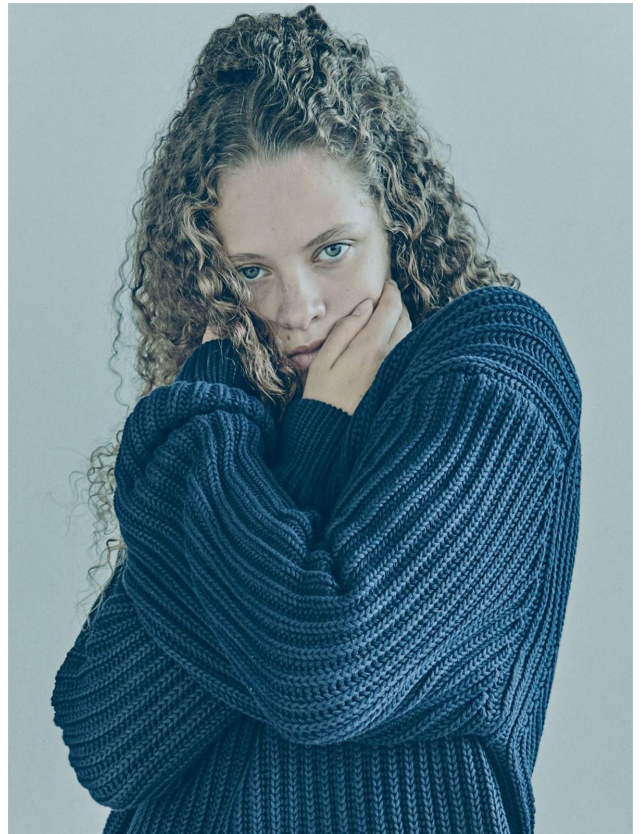

elite

KAT KESLER

5'9" 1/2 B 30" 1/2 W 23" H 33" 1/2 S 9 HAIR LIGHT BROWN EYES GREEN