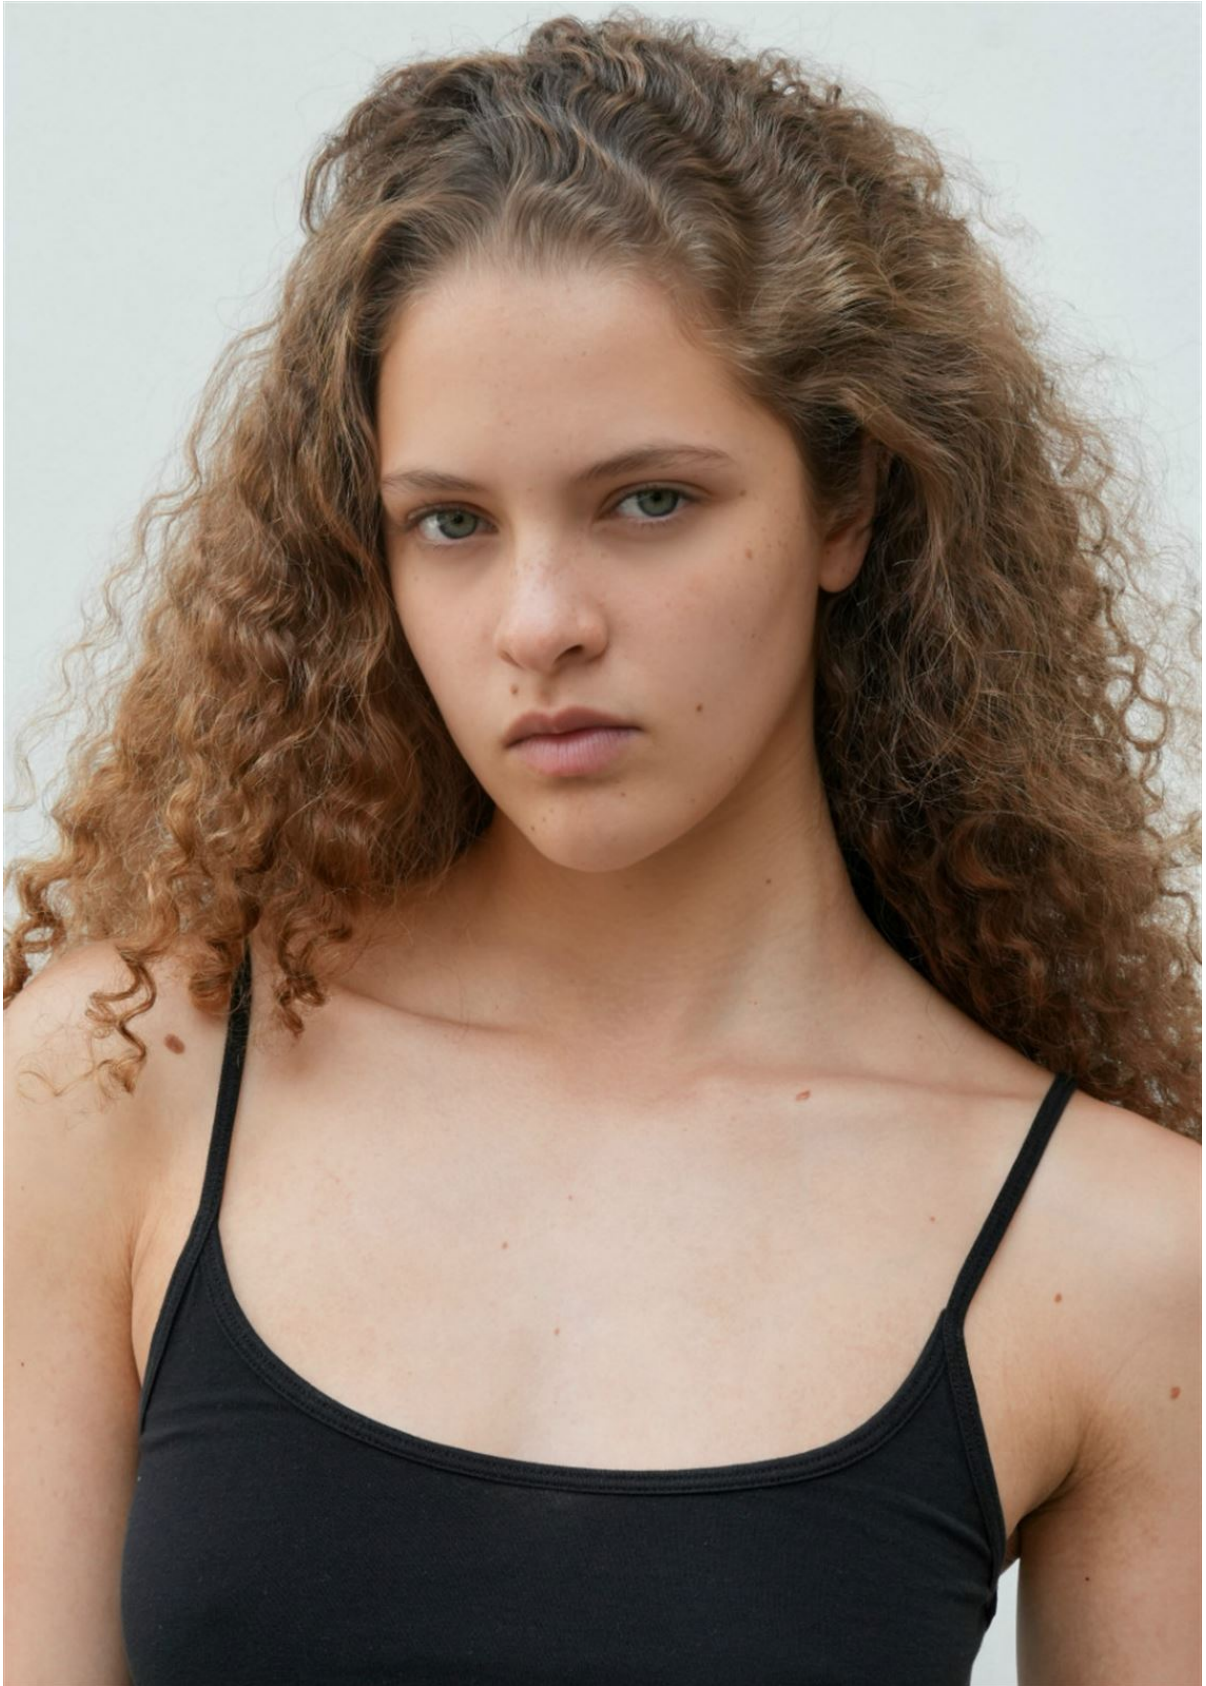

elite

KAT KESLER

5'9" 1/2 B 30" 1/2 W 23" H 33" 1/2 S 9 HAIR LIGHT BROWN EYES GREEN

elite

KAT KESLER

5'9" 1/2 B 30" 1/2 W 23" H 33" 1/2 S 9 HAIR LIGHT BROWN EYES GREEN

elite

KAT KESLER

5'9" 1/2 B 30" 1/2 W 23" H 33" 1/2 S 9 HAIR LIGHT BROWN EYES GREEN

elite

KAT KESLER

5'9" 1/2 B 30" 1/2 W 23" H 33" 1/2 S 9 HAIR LIGHT BROWN EYES GREEN

elite

KAT KESLER

5'9" 1/2 B 30" 1/2 W 23" H 33" 1/2 S 9 HAIR LIGHT BROWN EYES GREEN