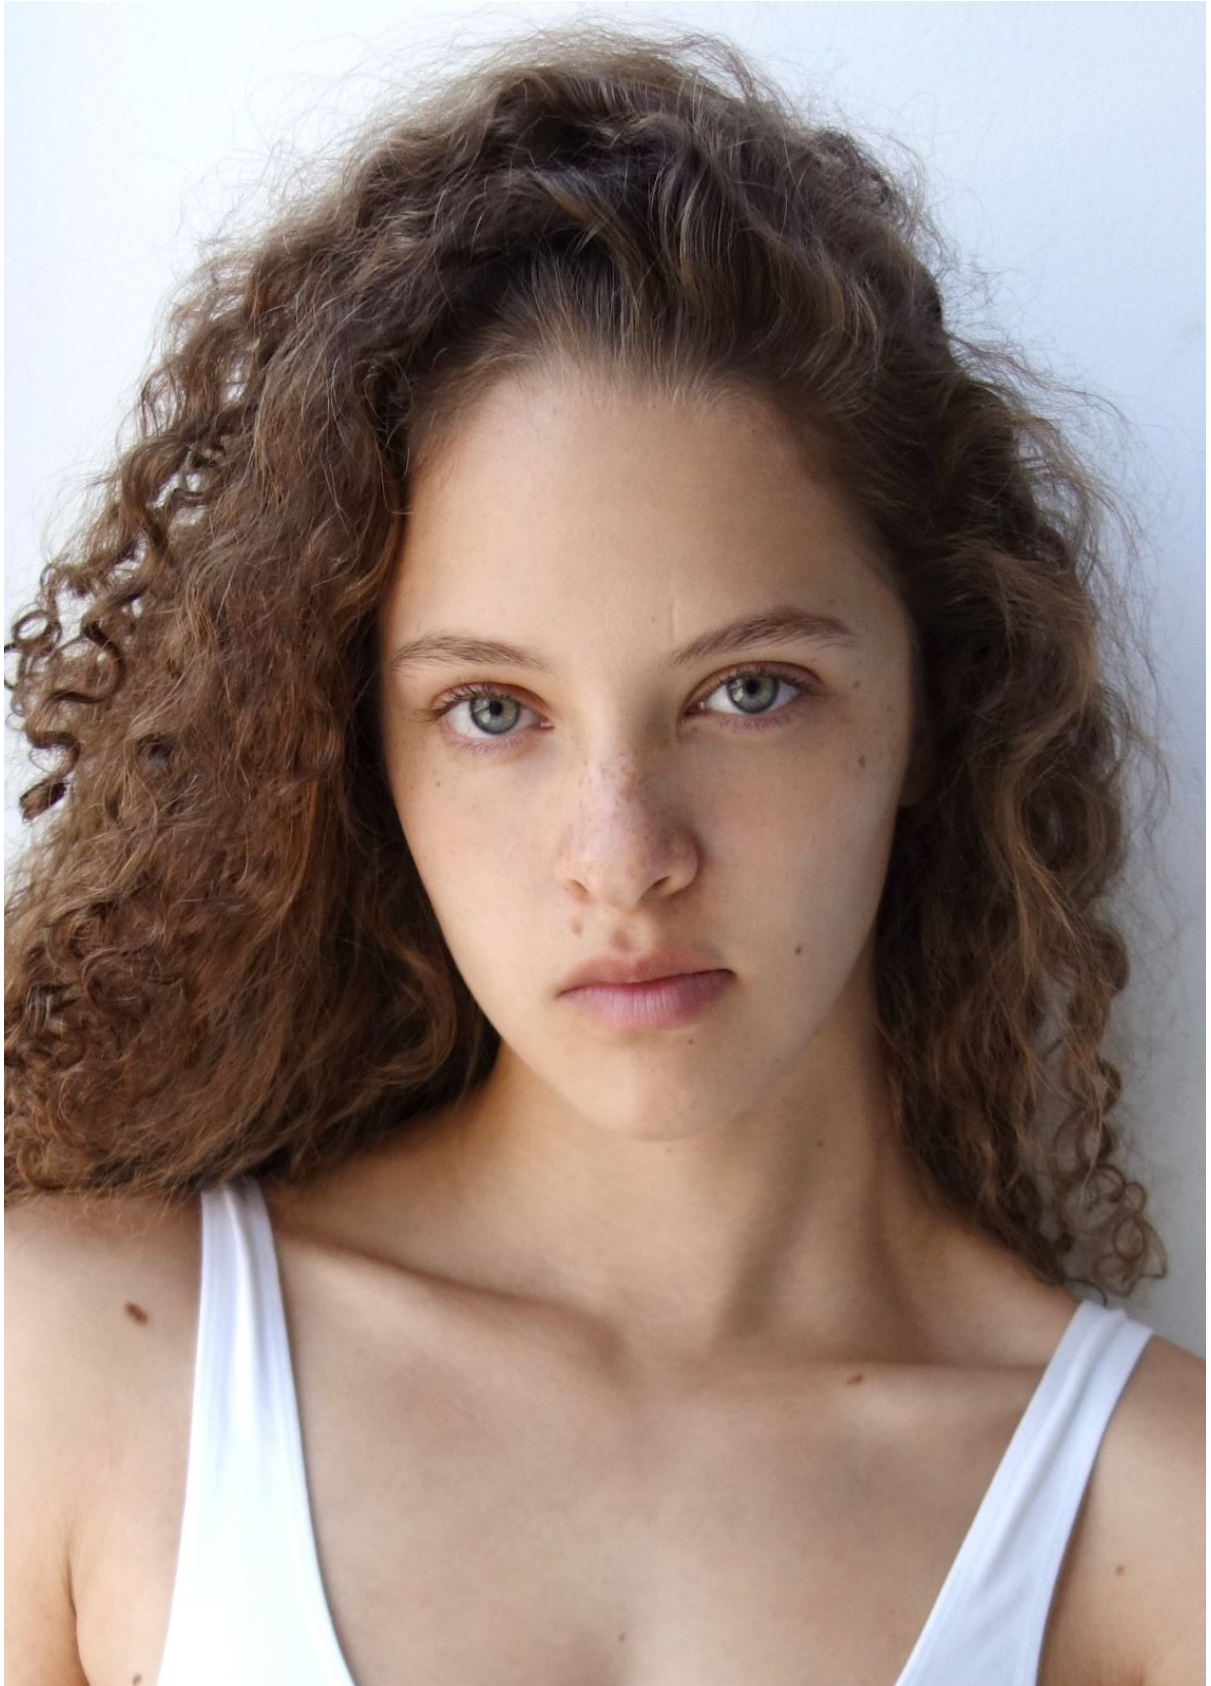

elite

KAT KESLER

5'9" 1/2 B 30" 1/2 W 23" H 33" 1/2 S 9 HAIR LIGHT BROWN EYES GREEN

elite

KAT KESLER

5'9" 1/2 B 30" 1/2 W 23" H 33" 1/2 S 9 HAIR LIGHT BROWN EYES GREEN

elite

KAT KESLER

5'9" 1/2 B 30" 1/2 W 23" H 33" 1/2 S 9 HAIR LIGHT BROWN EYES GREEN

elite

KAT KESLER

5'9" 1/2 B 30" 1/2 W 23" H 33" 1/2 S 9 HAIR LIGHT BROWN EYES GREEN

elite

KAT KESLER

5'9" 1/2 B 30" 1/2 W 23" H 33" 1/2 S 9 HAIR LIGHT BROWN EYES GREEN