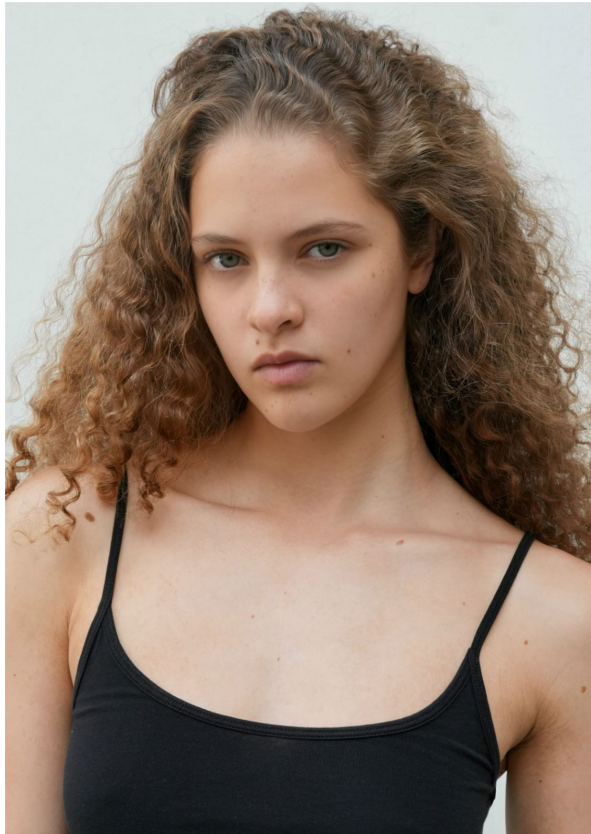

elite

KAT KESLER

5'9" 1/2 B 30" 1/2 W 23" H 33" 1/2 S 9 HAIR LIGHT BROWN EYES GREEN

elite

KAT KESLER

5'9" 1/2 B 30" 1/2 W 23" H 33" 1/2 S 9 HAIR LIGHT BROWN EYES GREEN