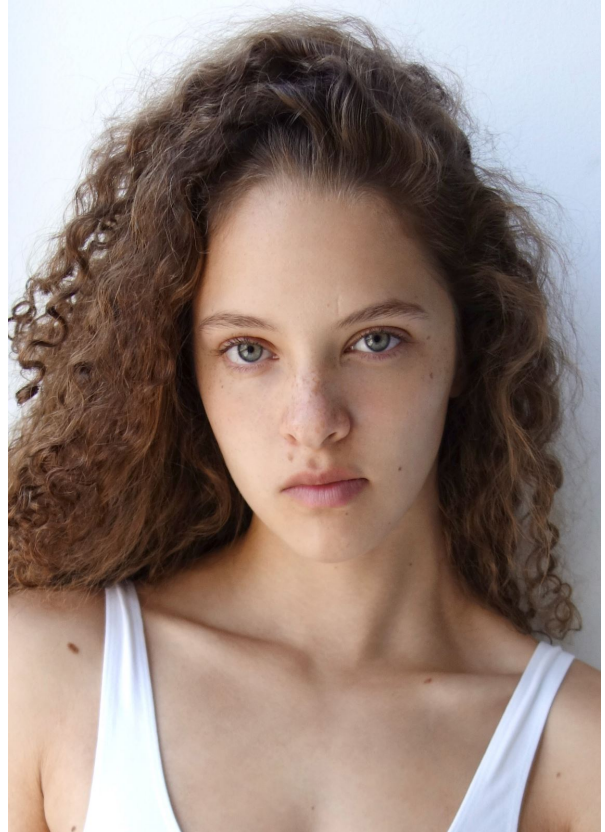

elite

KAT KESLER

5'9" 1/2 B 30" 1/2 W 23" H 33" 1/2 S 9 HAIR LIGHT BROWN EYES GREEN

elite

KAT KESLER

5'9" 1/2 B 30" 1/2 W 23" H 33" 1/2 S 9 HAIR LIGHT BROWN EYES GREEN