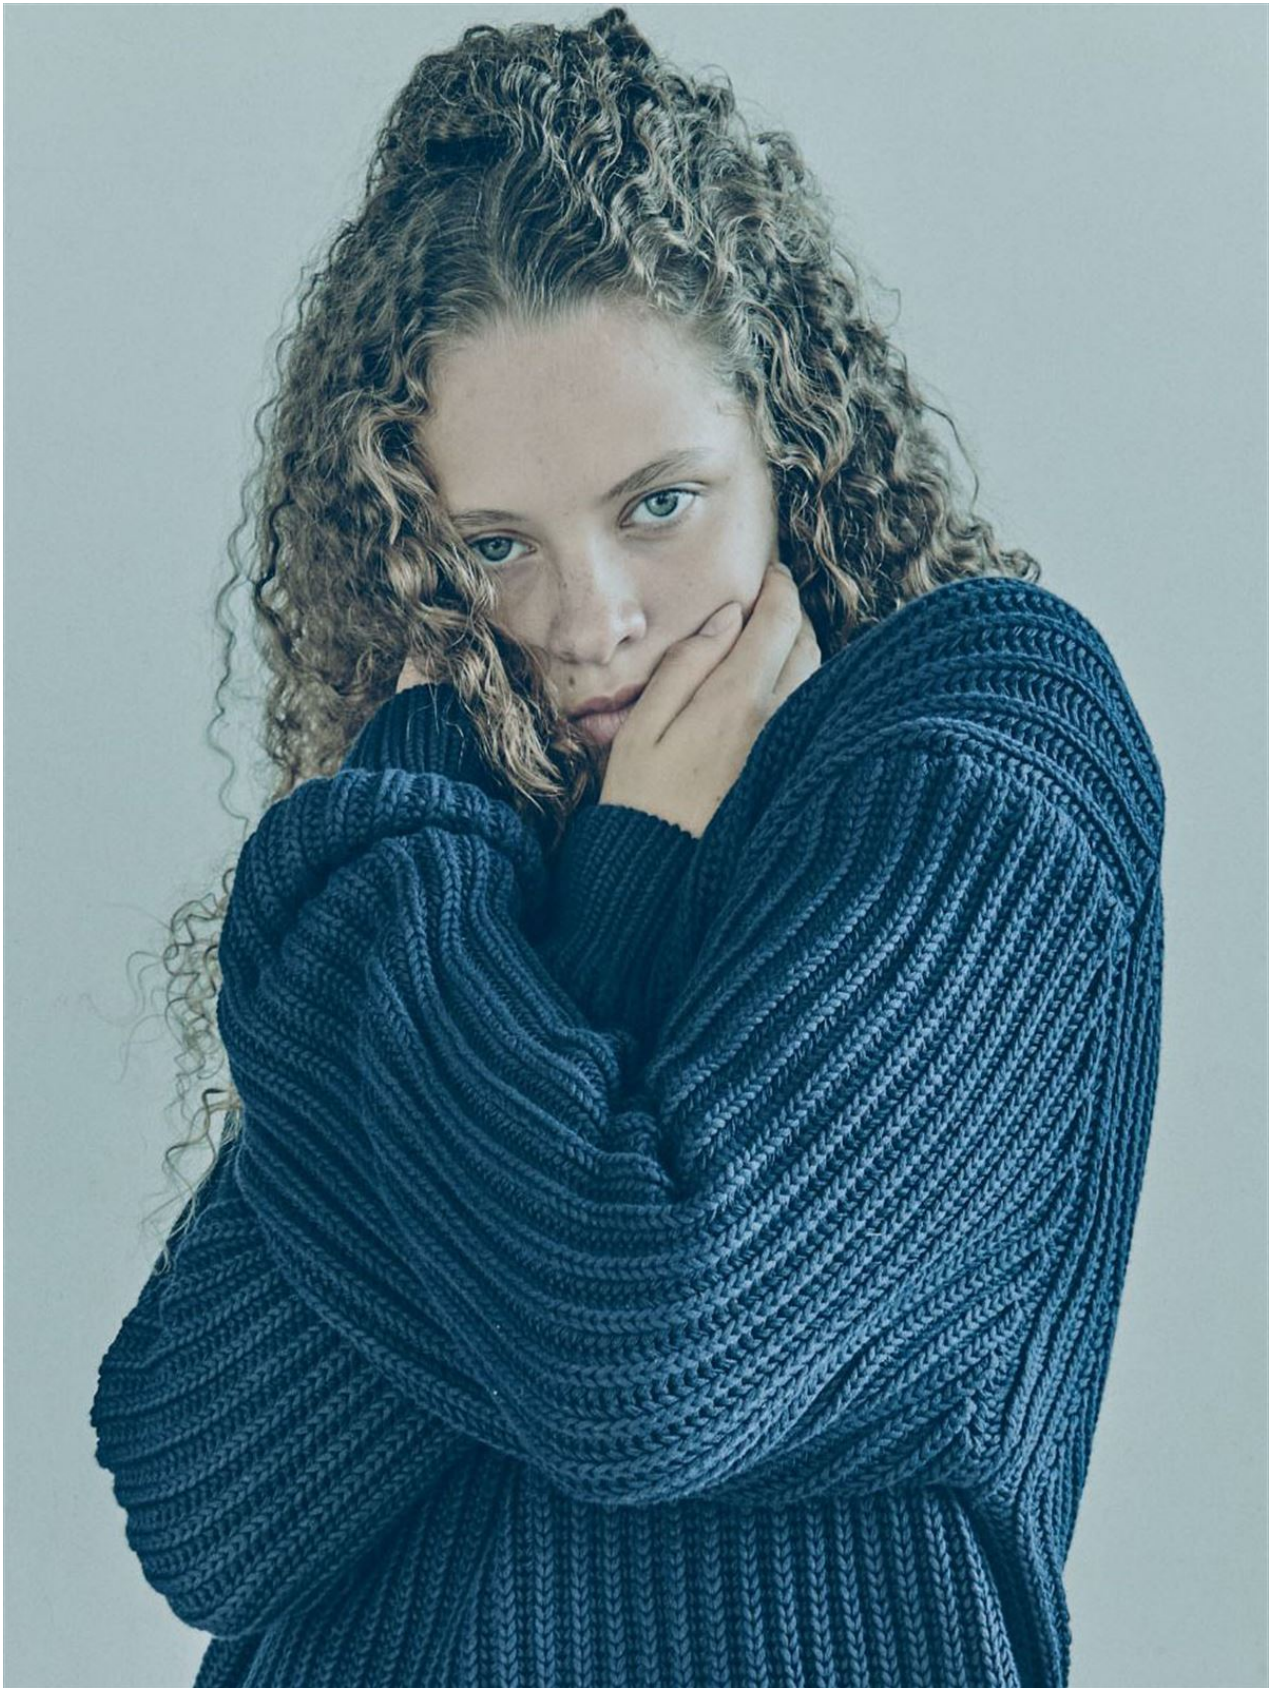

elite

KAT KESLER

5'9" 1/2 B 30" 1/2 W 23" H 33" 1/2 S 9 HAIR LIGHT BROWN EYES GREEN