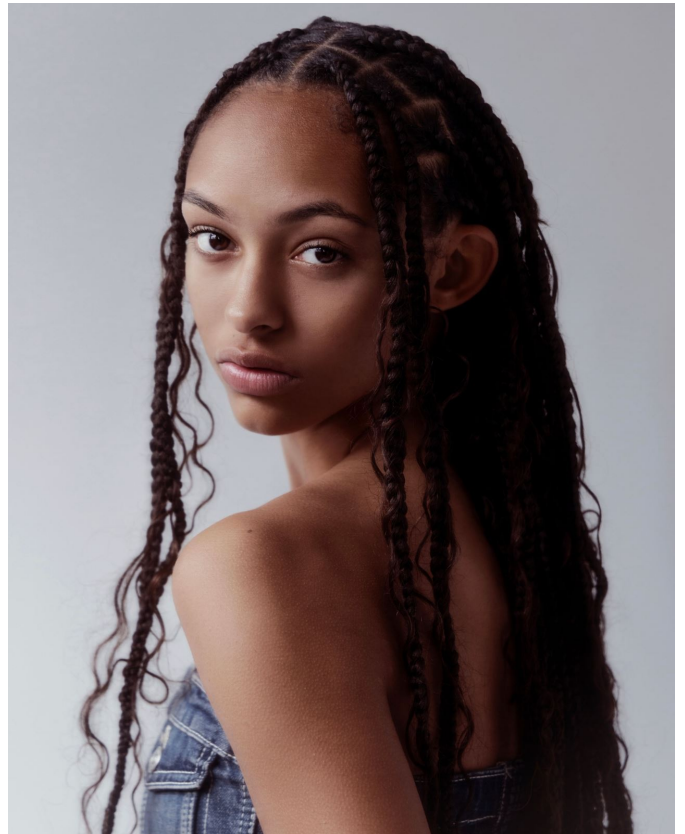

elite

LAYLA DYSON

5'10" B 33" W 24" H 35" S 8 HAIR BROWN EYES BROWN

elite

LAYLA DYSON

5'10" B 33" W 24" H 35" S 8 HAIR BROWN EYES BROWN

elite

LAYLA DYSON

5'10" B 33" W 24" H 35" S 8 HAIR BROWN EYES BROWN

elite

LAYLA DYSON

5'10" B 33" W 24" H 35" S 8 HAIR BROWN EYES BROWN

elite

LAYLA DYSON

5'10" B 33" W 24" H 35" S 8 HAIR BROWN EYES BROWN

elite

LAYLA DYSON

5'10" B 33" W 24" H 35" S 8 HAIR BROWN EYES BROWN

elite

LAYLA DYSON

5'10" B 33" W 24" H 35" S 8 HAIR BROWN EYES BROWN