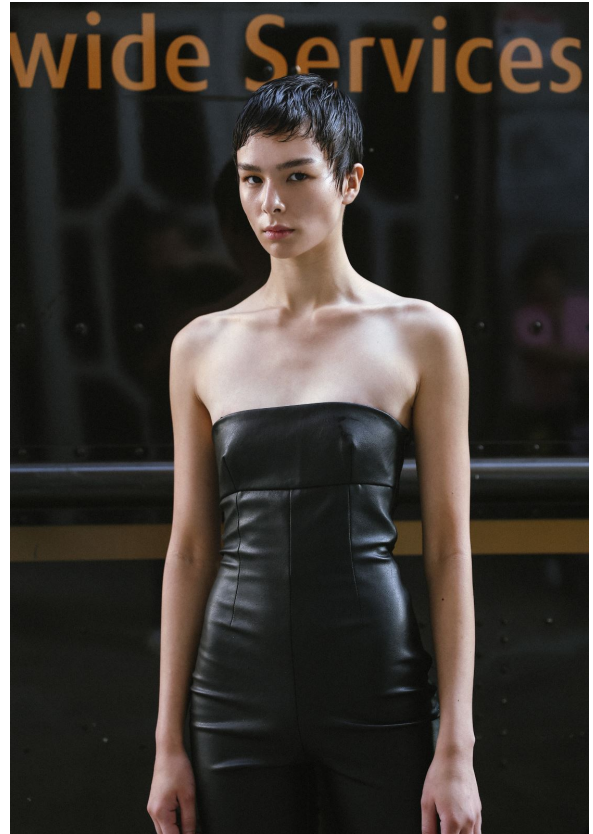

elite

MIA SATO

5'10" B 32" W 25" H 35" 1/2 S 9 1/2 HAIR BLACK EYES BLACK

elite

MIA SATO

5'10" B 32" W 25" H 35" 1/2 S 9 1/2 HAIR BLACK EYES BLACK

elite

MIA SATO

5'10" B 32" W 25" H 35" 1/2 S 9 1/2 HAIR BLACK EYES BLACK

elite

MIA SATO

5'10" B 32" W 25" H 35" 1/2 S 9 1/2 HAIR BLACK EYES BLACK

elite

MIA SATO

5'10" B 32" W 25" H 35" 1/2 S 9 1/2 HAIR BLACK EYES BLACK

elite

MIA SATO

5'10" B 32" W 25" H 35" 1/2 S 9 1/2 HAIR BLACK EYES BLACK

elite

MIA SATO

5'10" B 32" W 25" H 35" 1/2 S 9 1/2 HAIR BLACK EYES BLACK