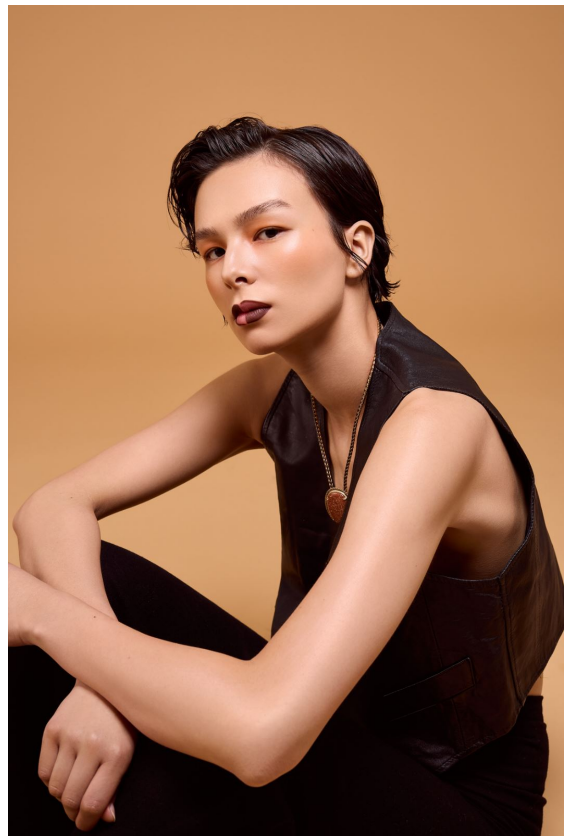

elite

MIA SATO

5'10" B 32" W 25" H 35" 1/2 S 9 1/2 HAIR BLACK EYES BLACK

elite

MIA SATO

5'10" B 32" W 25" H 35" 1/2 S 9 1/2 HAIR BLACK EYES BLACK

elite

MIA SATO

5'10" B 32" W 25" H 35" 1/2 S 9 1/2 HAIR BLACK EYES BLACK

elite

MIA SATO

5'10" B 32" W 25" H 35" 1/2 S 9 1/2 HAIR BLACK EYES BLACK

elite

MIA SATO

5'10" B 32" W 25" H 35" 1/2 S 9 1/2 HAIR BLACK EYES BLACK

elite

MIA SATO

5'10" B 32" W 25" H 35" 1/2 S 9 1/2 HAIR BLACK EYES BLACK

elite

MIA SATO

5'10" B 32" W 25" H 35" 1/2 S 9 1/2 HAIR BLACK EYES BLACK