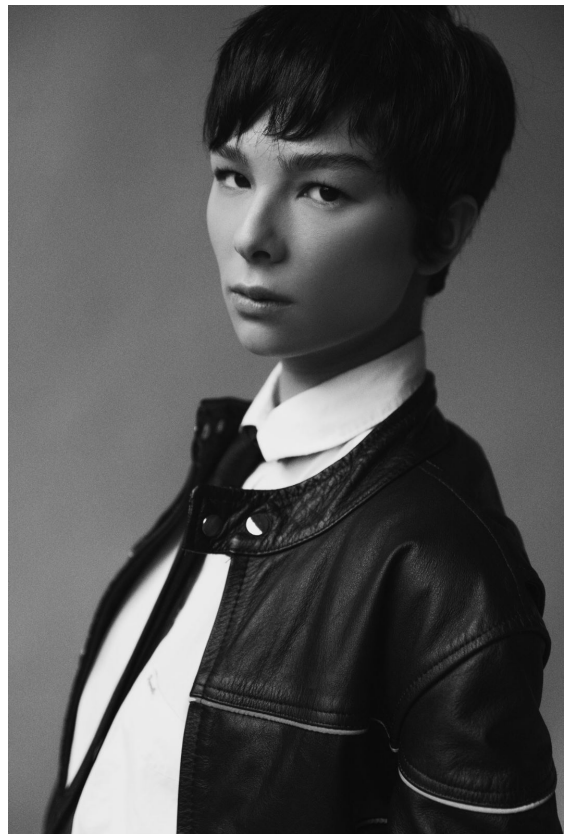

elite

MIA SATO

5'10" B 32" W 25" H 35" 1/2 S 9 1/2 HAIR BLACK EYES BLACK

elite

MIA SATO

5'10" B 32" W 25" H 35" 1/2 S 9 1/2 HAIR BLACK EYES BLACK

elite

MIA SATO

5'10" B 32" W 25" H 35" 1/2 S 9 1/2 HAIR BLACK EYES BLACK

elite

MIA SATO

5'10" B 32" W 25" H 35" 1/2 S 9 1/2 HAIR BLACK EYES BLACK

elite

MIA SATO

5'10" B 32" W 25" H 35" 1/2 S 9 1/2 HAIR BLACK EYES BLACK

elite

MIA SATO

5'10" B 32" W 25" H 35" 1/2 S 9 1/2 HAIR BLACK EYES BLACK

elite

MIA SATO

5'10" B 32" W 25" H 35" 1/2 S 9 1/2 HAIR BLACK EYES BLACK