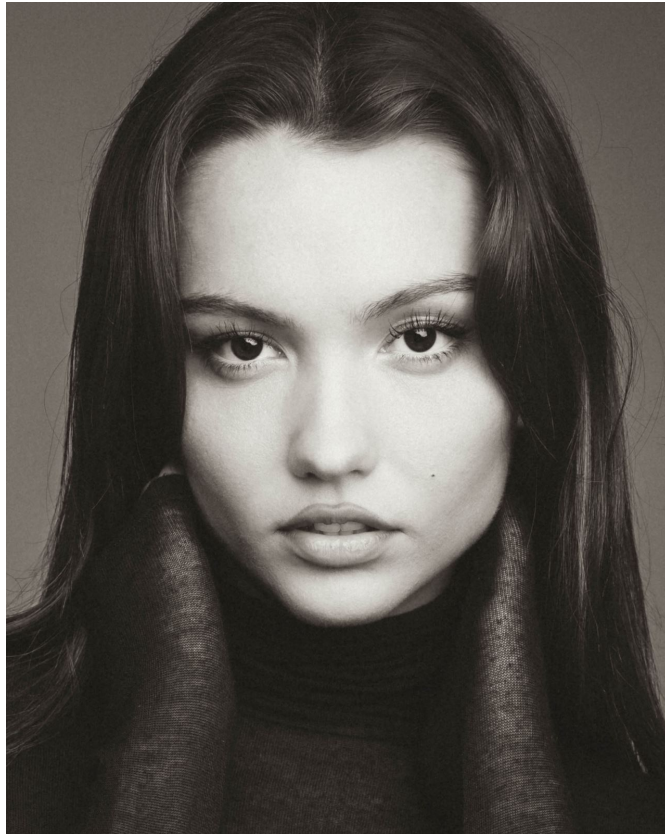

elite

SAVANNAH BYRD

5'8" B 32" W 23" 1/2 H 33" S 8 1/2 HAIR BROWN EYES BROWN

elite

SAVANNAH BYRD

5'8" B 32" W 23" 1/2 H 33" S 8 1/2 HAIR BROWN EYES BROWN

elite

**SAVANNAH BYRD**

**5'8" B 32" W 23" 1/2 H 33" S 8 1/2 HAIR BROWN EYES BROWN**

elite

SAVANNAH BYRD

5'8" B 32" W 23" 1/2 H 33" S 8 1/2 HAIR BROWN EYES BROWN

elite

SAVANNAH BYRD

5'8" B 32" W 23" 1/2 H 33" S 8 1/2 HAIR BROWN EYES BROWN

elite

SAVANNAH BYRD

5'8" B 32" W 23" 1/2 H 33" S 8 1/2 HAIR BROWN EYES BROWN