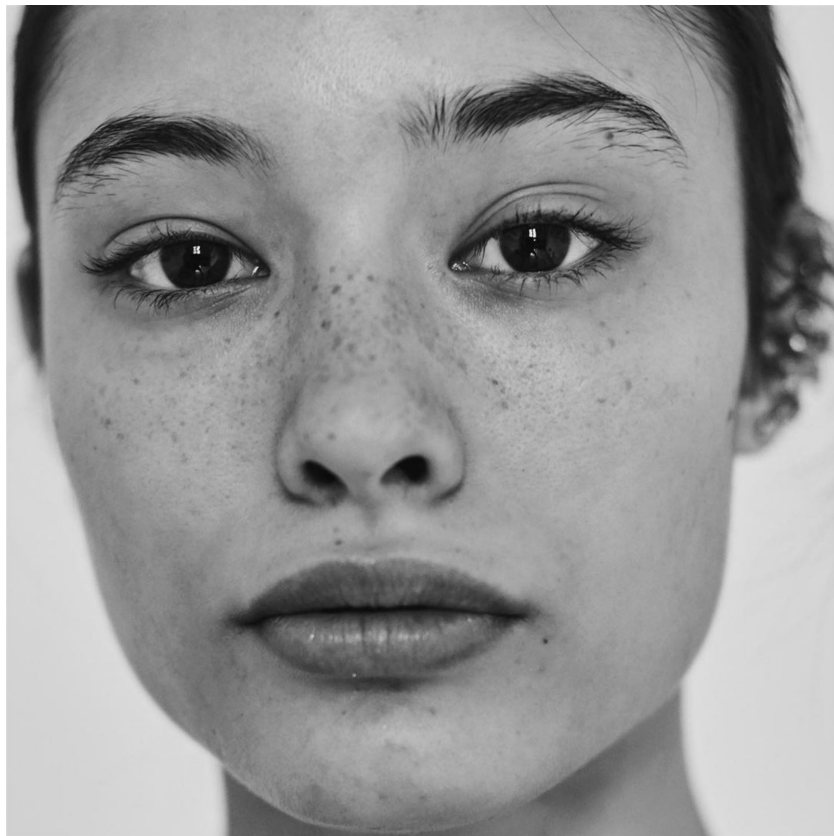

elite

SOFIA TOLEDO

5'7" B 31" W 23" H 32" S 8 1/2 HAIR BROWN EYES BROWN

elite

SOFIA TOLEDO

5'7" B 31" W 23" H 32" S 8 1/2 HAIR BROWN EYES BROWN

elite

SOFIA TOLEDO

5'7" B 31" W 23" H 32" S 8 1/2 HAIR BROWN EYES BROWN

elite

GIGIStudios

SOFIA TOLEDO

5'7" B 31" W 23" H 32" S 8 1/2 HAIR BROWN EYES BROWN

elite

SOFIA TOLEDO

5'7" B 31" W 23" H 32" S 8 1/2 HAIR BROWN EYES BROWN

SOFIA TOLEDO

5'7" B 31" W 23" H 32" S 8 1/2 HAIR BROWN EYES BROWN