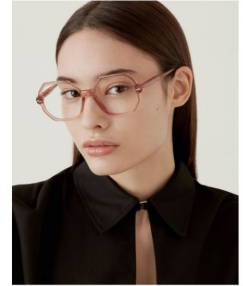

elite

SOFIA TOLEDO

5'7" B 31" W 23" H 32" S 8 1/2 HAIR BROWN EYES BROWN

elite

SOFIA TOLEDO

5'7" B 31" W 23" H 32" S 8 1/2 HAIR BROWN EYES BROWN

elite

SOFIA TOLEDO

5'7" B 31" W 23" H 32" S 8 1/2 HAIR BROWN EYES BROWN

elite

GIGIStudios

SOFIA TOLEDO

5'7" B 31" W 23" H 32" S 8 1/2 HAIR BROWN EYES BROWN

elite

SOFIA TOLEDO

5'7" B 31" W 23" H 32" S 8 1/2 HAIR BROWN EYES BROWN