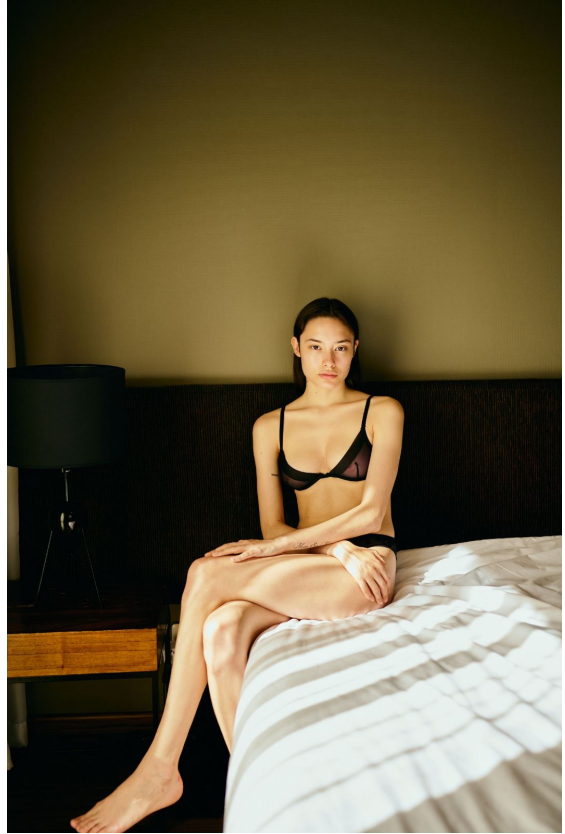

elite

SOFIA TOLEDO

5'7" B 31" W 23" H 32" S 8 1/2 HAIR BROWN EYES BROWN

elite

SOFIA TOLEDO

5'7" B 31" W 23" H 32" S 8 1/2 HAIR BROWN EYES BROWN

elite

SOFIA TOLEDO

5'7" B 31" W 23" H 32" S 8 1/2 HAIR BROWN EYES BROWN

elite

GIGIStudios

SOFIA TOLEDO

5'7" B 31" W 23" H 32" S 8 1/2 HAIR BROWN EYES BROWN

elite

SOFIA TOLEDO

5'7" B 31" W 23" H 32" S 8 1/2 HAIR BROWN EYES BROWN

5'7" B 31" W 23" H 32" S 8 1/2 HAIR BROWN EYES BROWN

elite

SOFIA TOLEDO

5'7" B 31" W 23" H 32" S 8 1/2 HAIR BROWN EYES BROWN

elite

SOFIA TOLEDO

5'7" B 31" W 23" H 32" S 8 1/2 HAIR BROWN EYES BROWN

elite