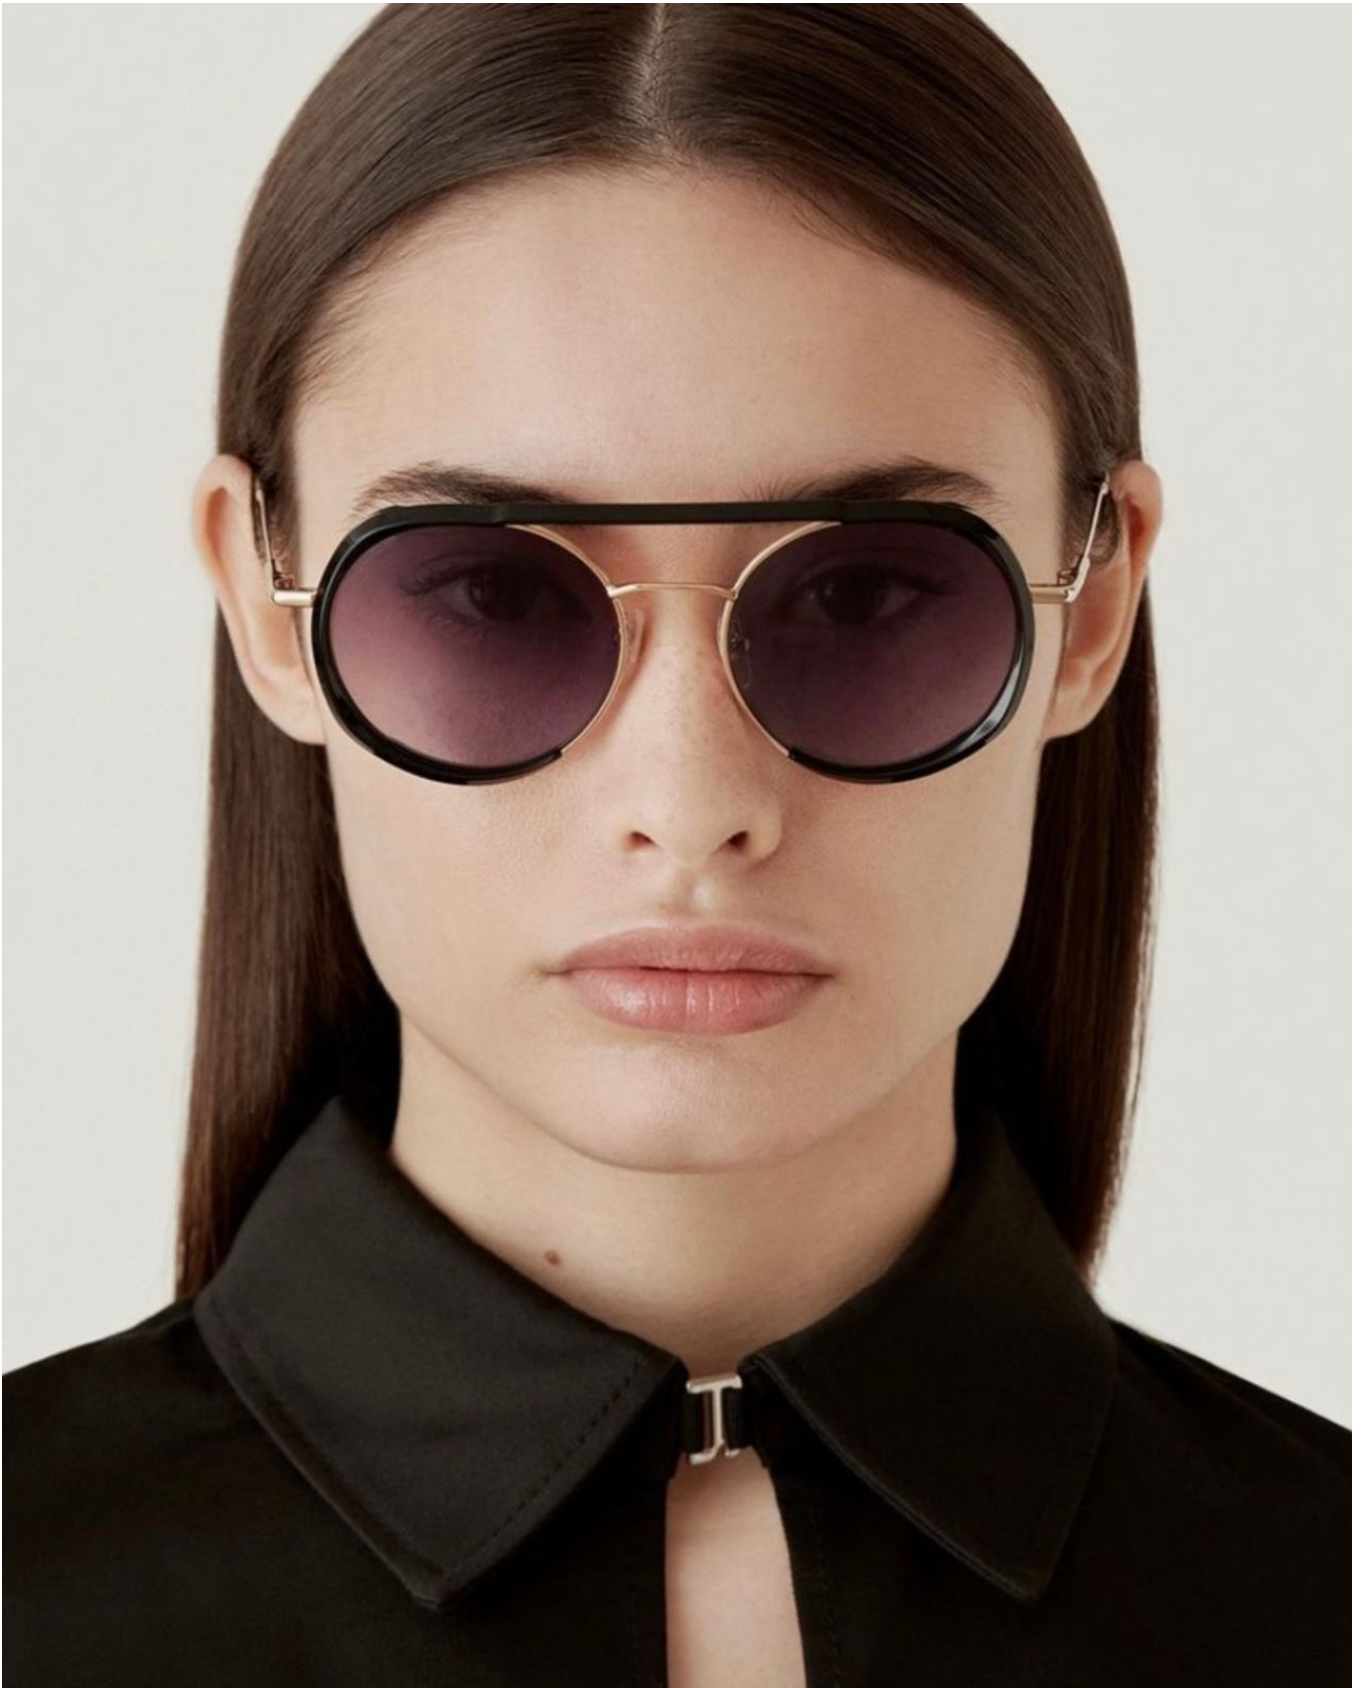

5'7" B 31" W 23" H 32" S 8 1/2 HAIR BROWN EYES BROWN

elite

SOFIA TOLEDO

5'7" B 31" W 23" H 32" S 8 1/2 HAIR BROWN EYES BROWN

elite

SOFIA TOLEDO

5'7" B 31" W 23" H 32" S 8 1/2 HAIR BROWN EYES BROWN

elite